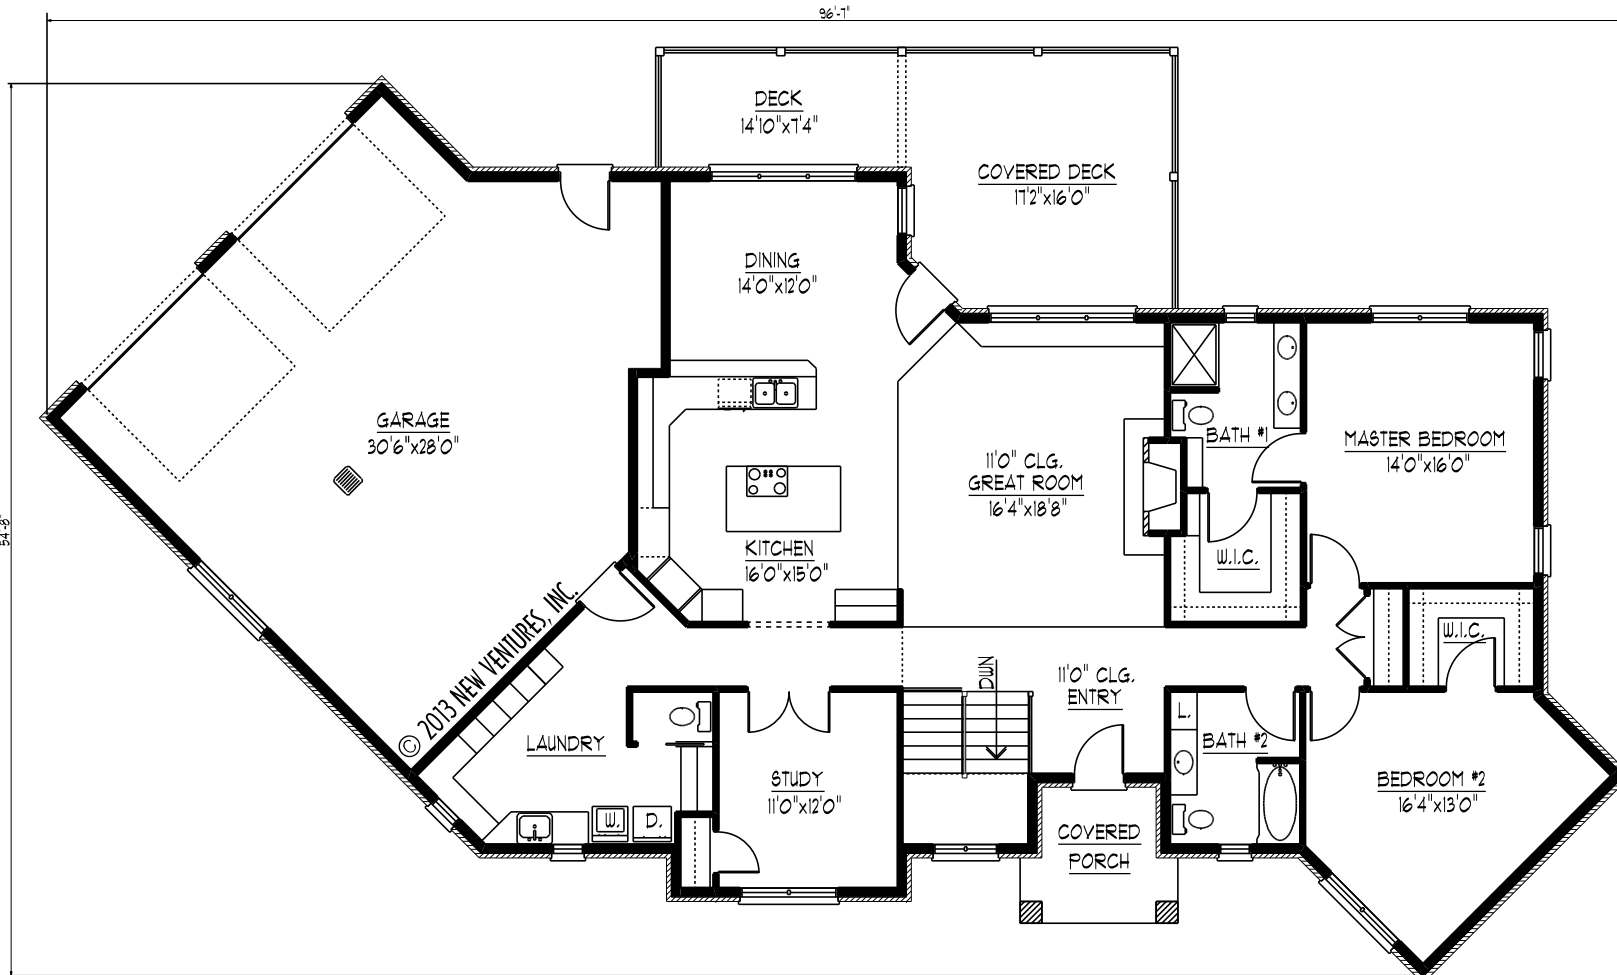

FRONT ELEVATION

NV18901

MAIN LEVEL FLOOR PLAN

NV18901

MAIN LEVEL 2210 SQ. FT.