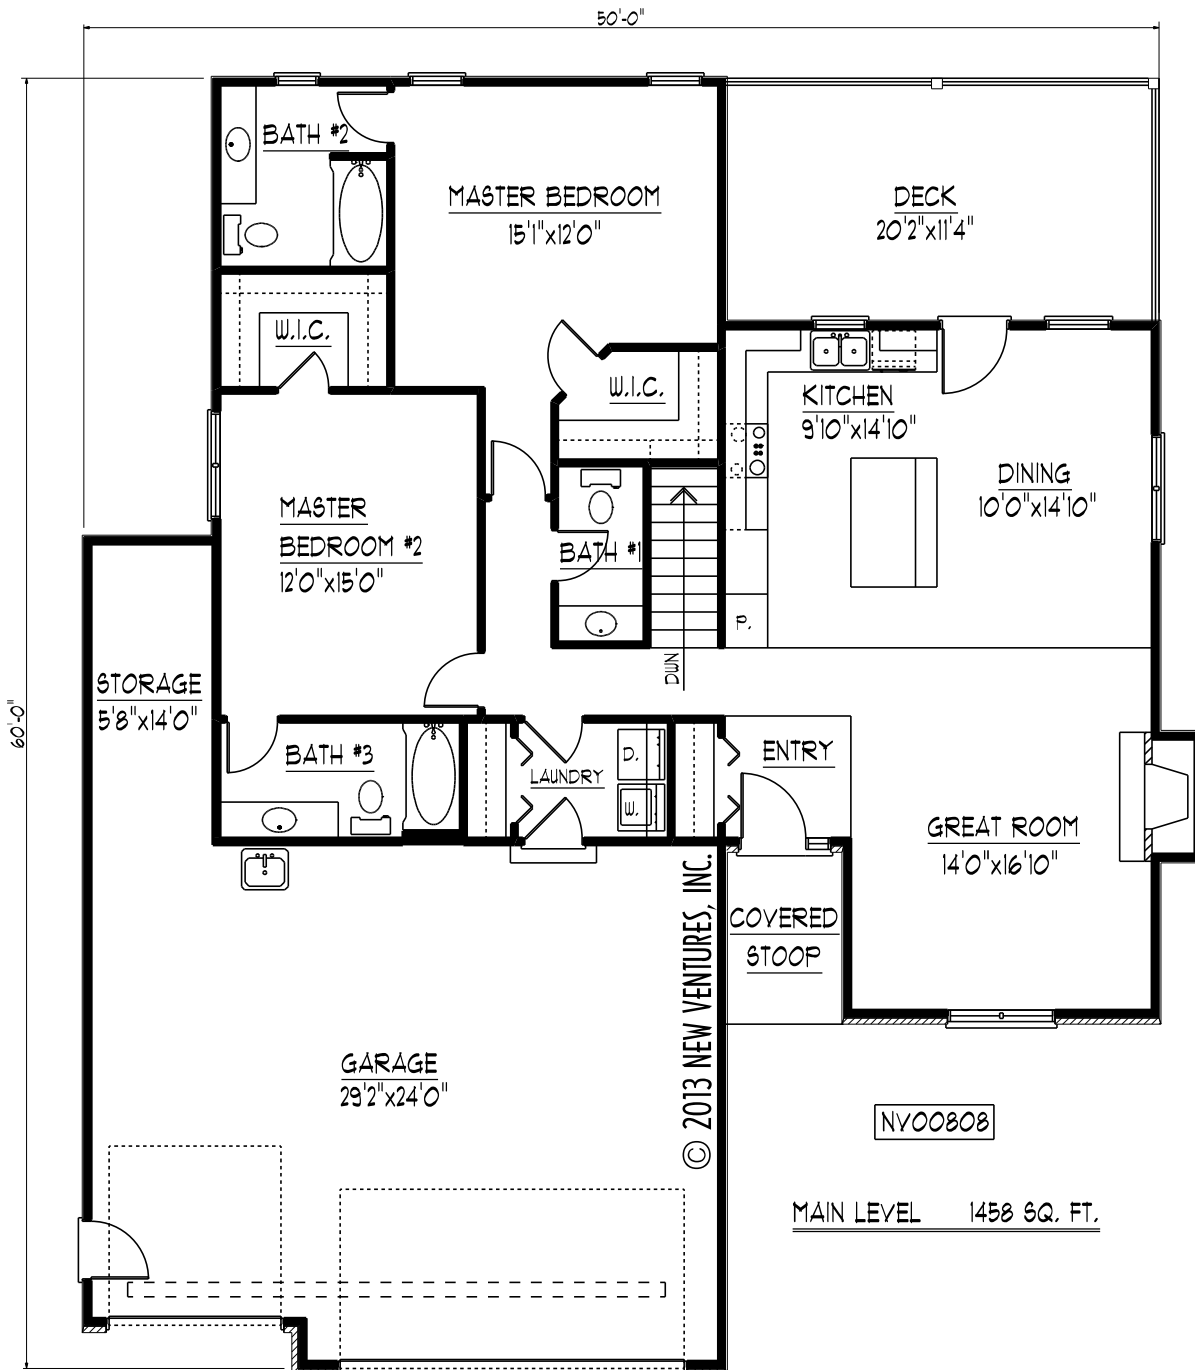

FRONT ELEVATION

NV00808

© 2013 NEW VENTURES, INC.

NV00808

MAIN LEVEL 1458 SQ. FT.

MAIN LEVEL FLOOR PLAN