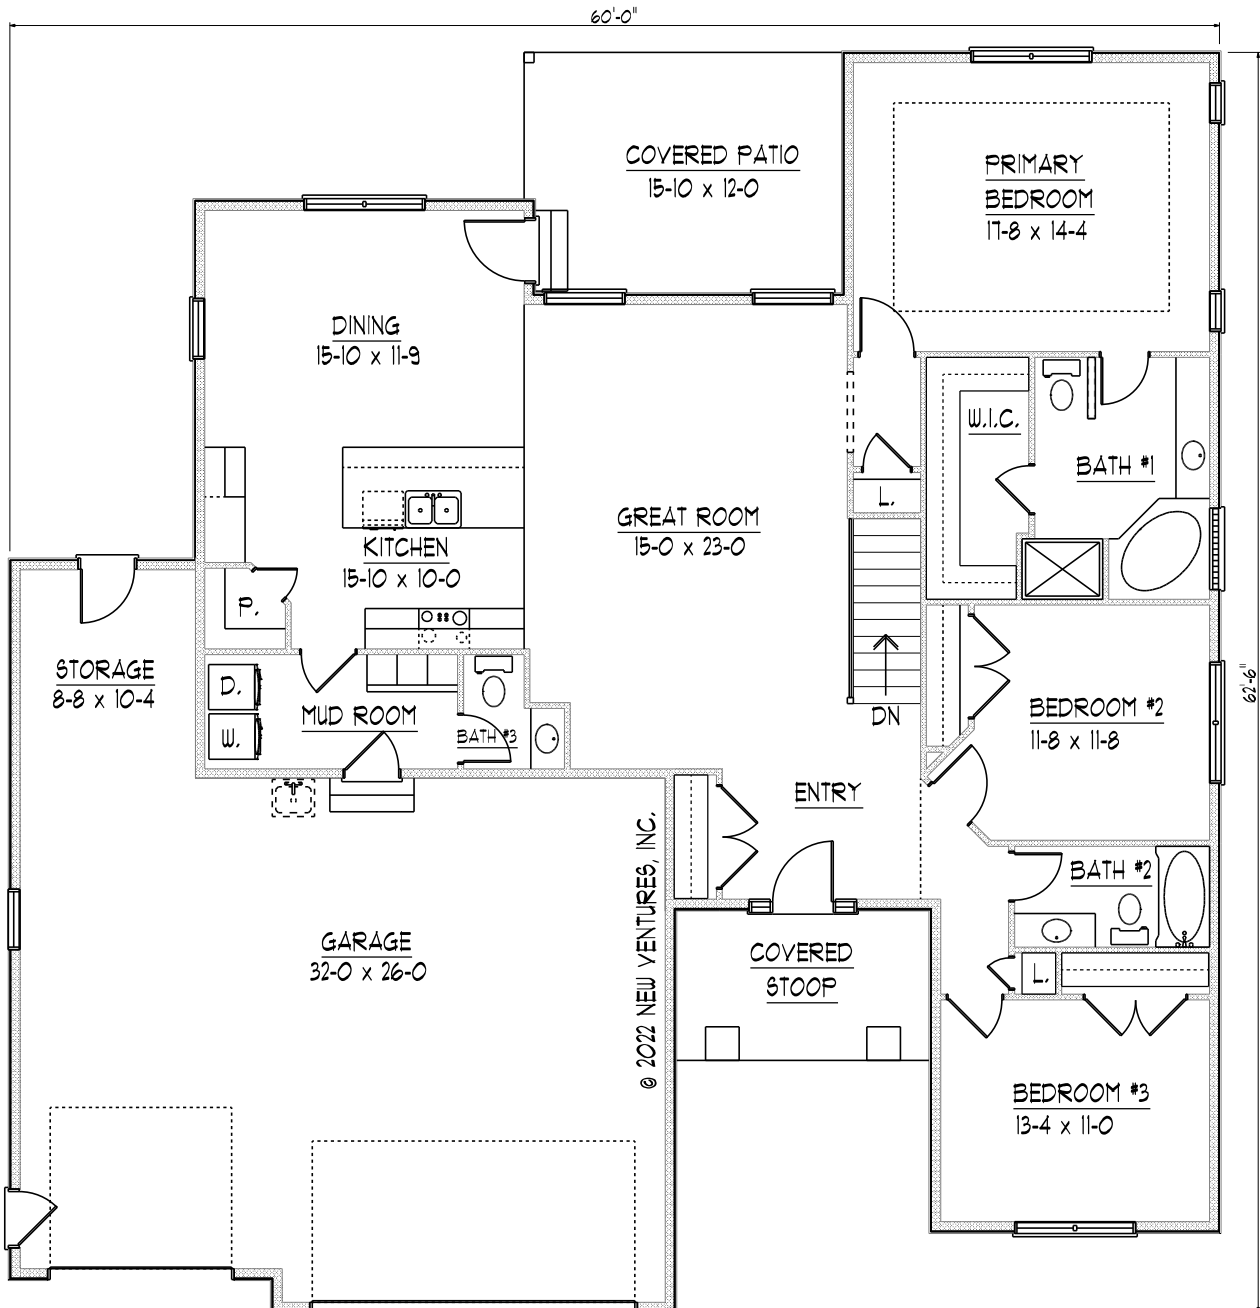

**FRONT ELEVATION**

NV25719

NV25719

**MAIN LEVEL FLOOR PLAN**

MAIN LEVEL  
GARAGE

1931 SQ. FT.  
949 SQ. FT.