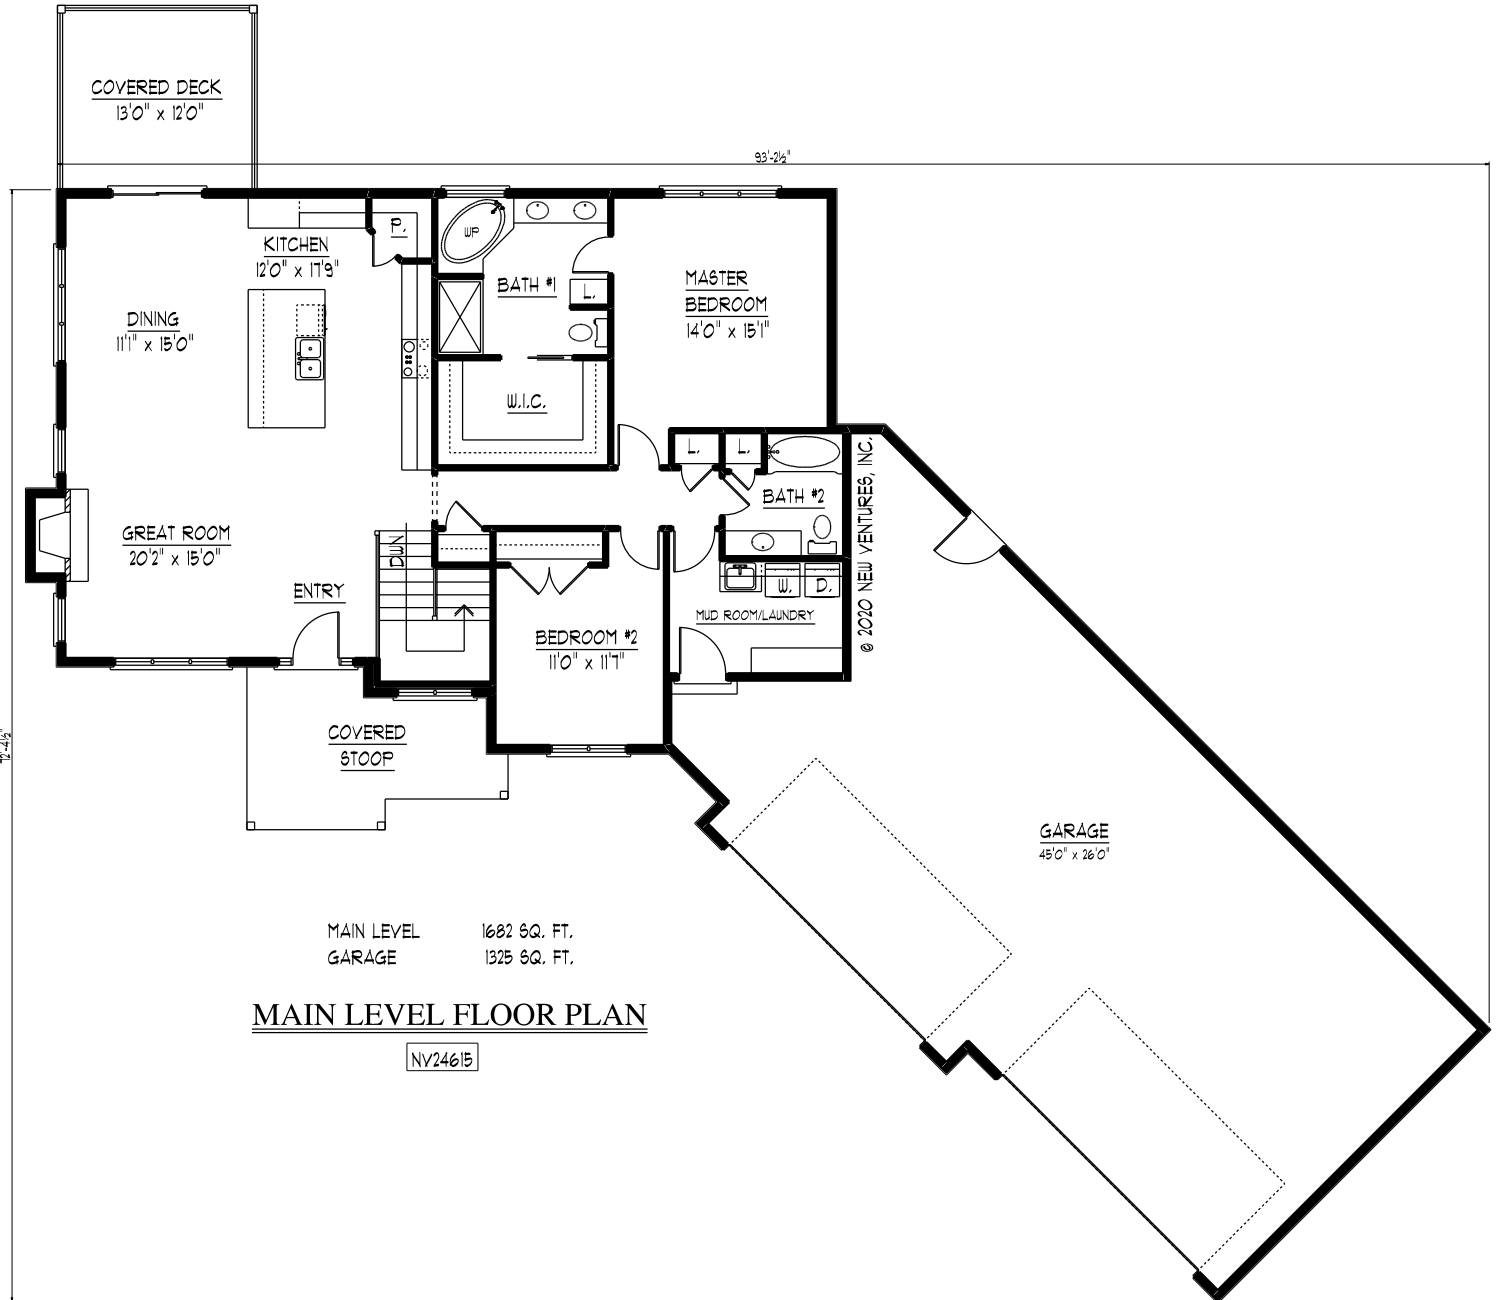

FRONT ELEVATION NV24615

MAIN LEVEL 1682 SQ. FT.
 GARAGE 1325 SQ. FT.

MAIN LEVEL FLOOR PLAN

NV24615

© 2020 NEW VENTURES, INC.