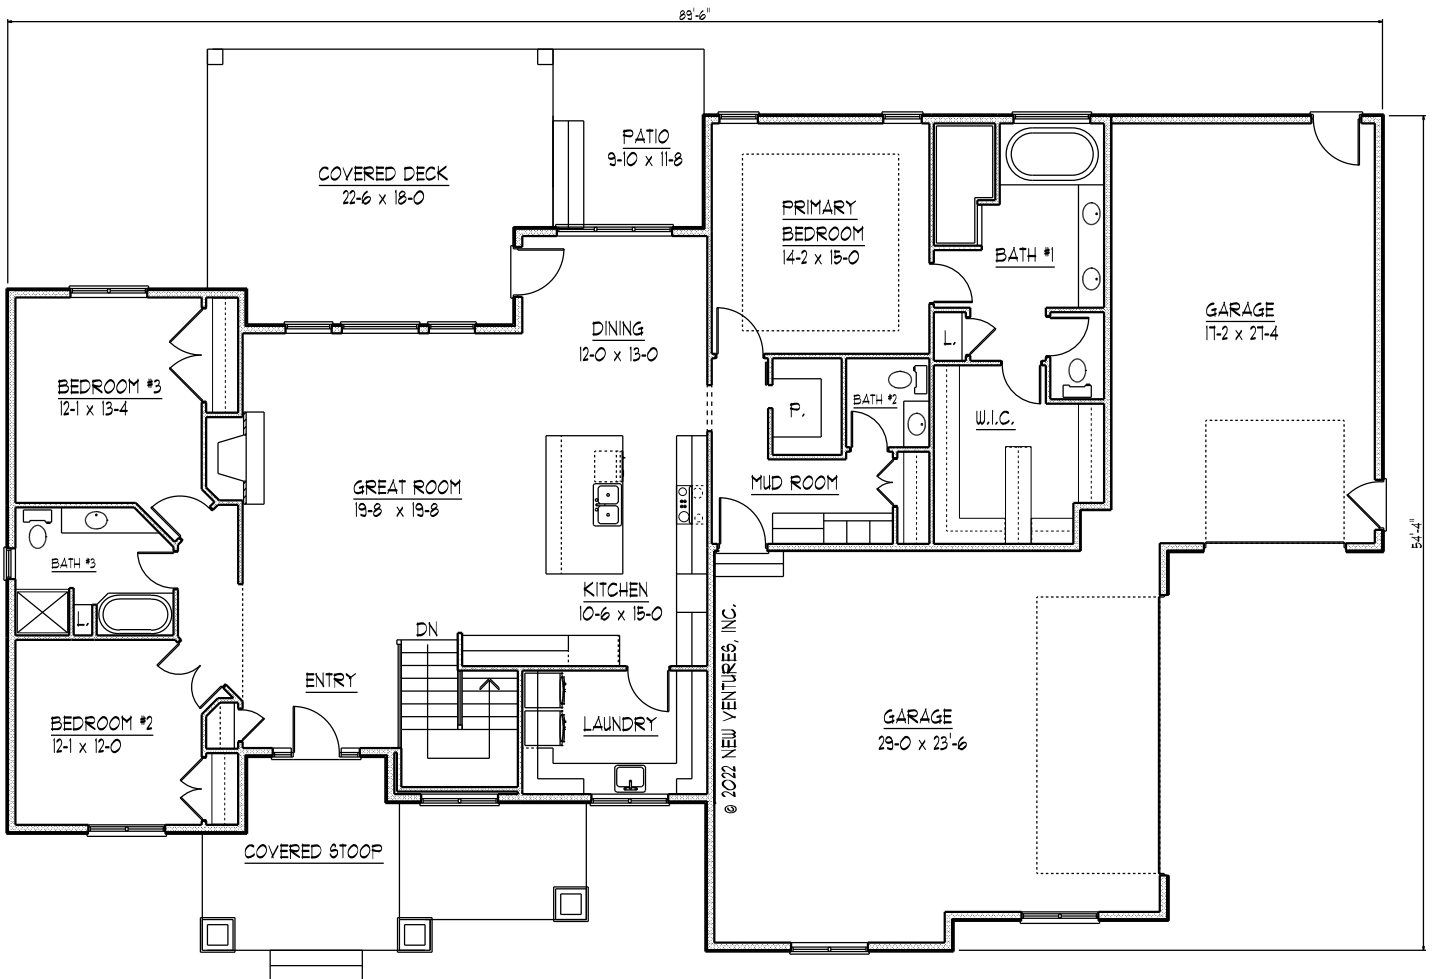

NV20919

FRONT ELEVATION

MAIN LEVEL FLOOR PLAN

NV20919

| | |
|------------|--------------|
| MAIN LEVEL | 2280 SQ. FT. |
| GARAGE | 1250 SQ. FT. |