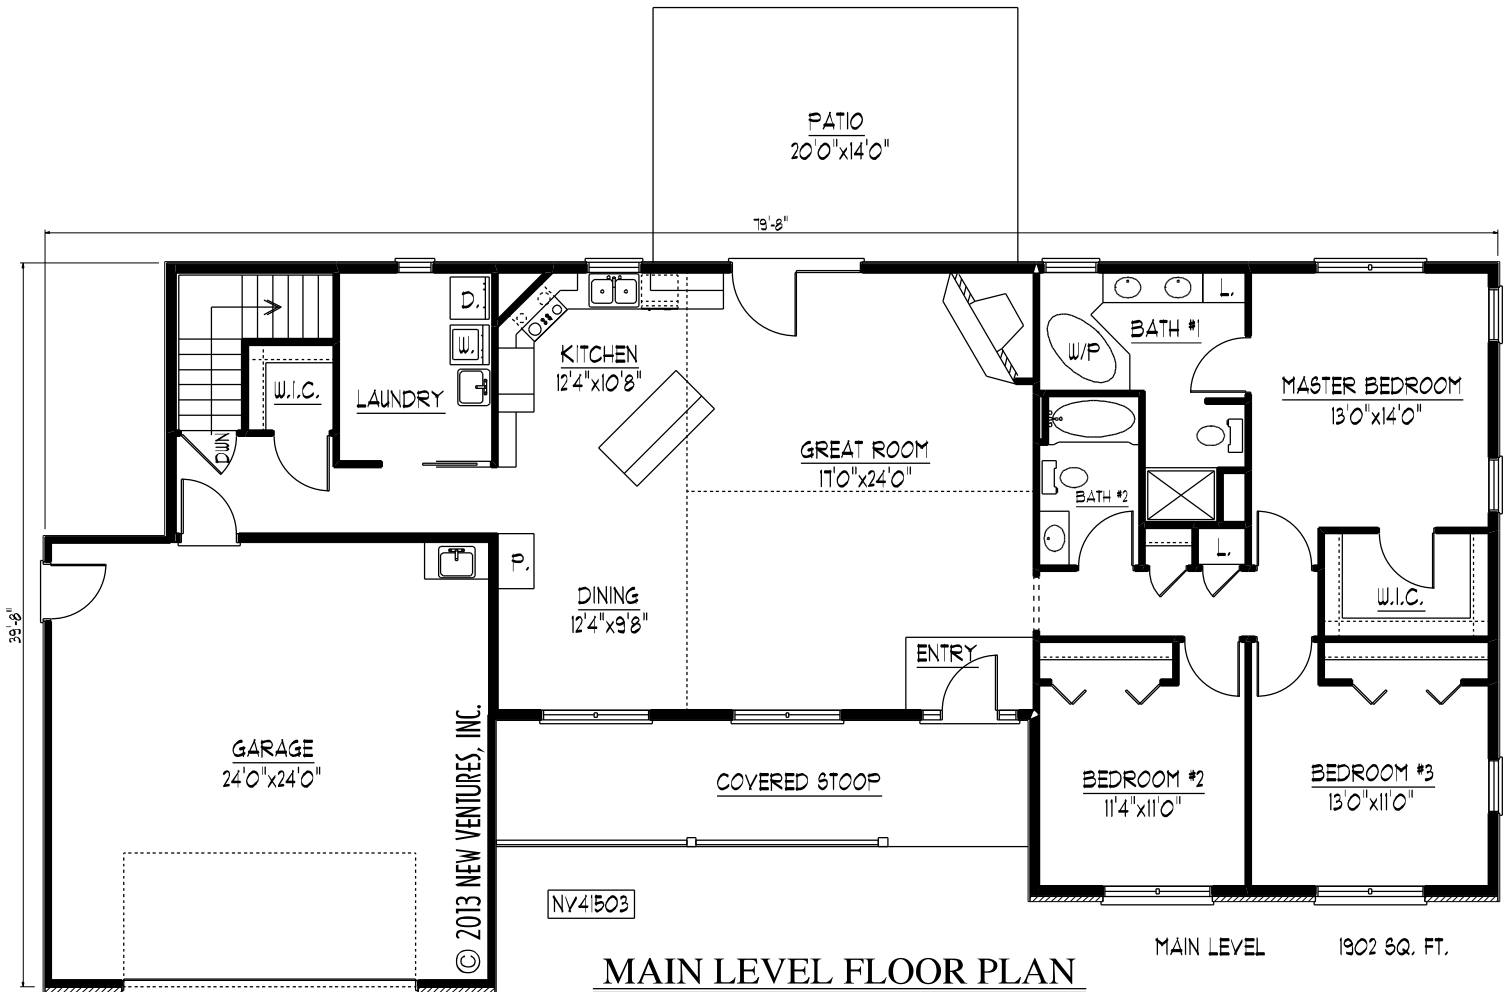

FRONT ELEVATION

NV41503

MAIN LEVEL FLOOR PLAN

MAIN LEVEL 1902 SQ. FT.
GARAGE 599 SQ. FT.