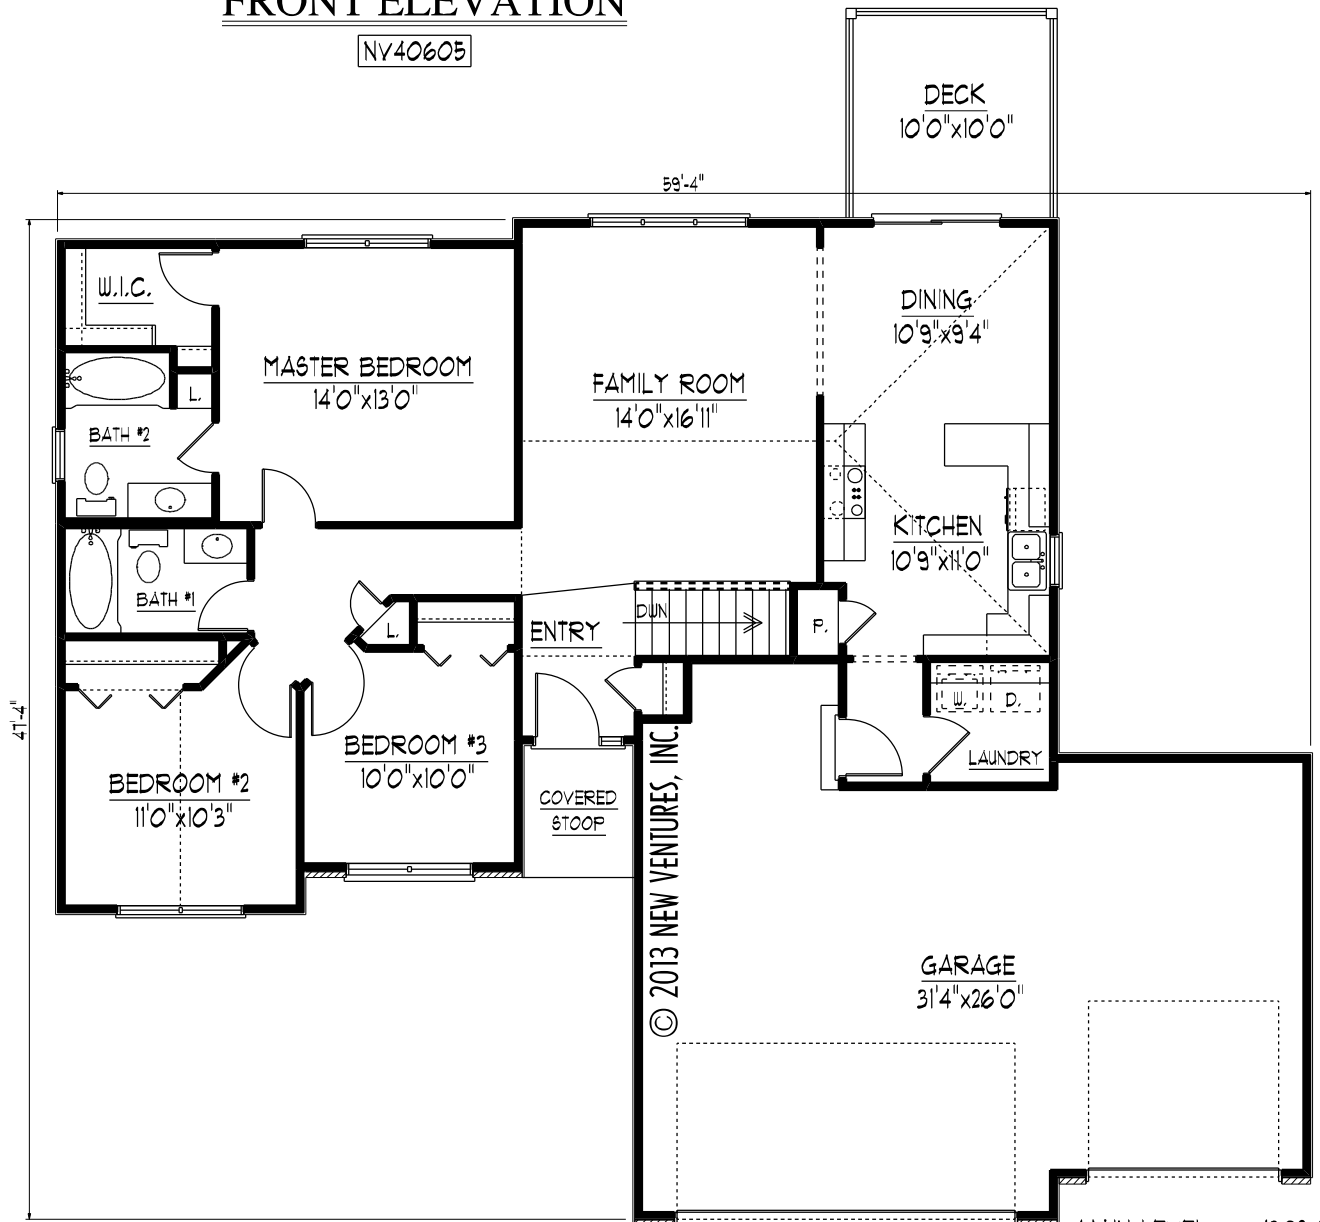

FRONT ELEVATION

NV40605

NV40605

MAIN LEVEL FLOOR PLAN

MAIN LEVEL 1302 SQ. FT.

GARAGE 697 SQ. FT.