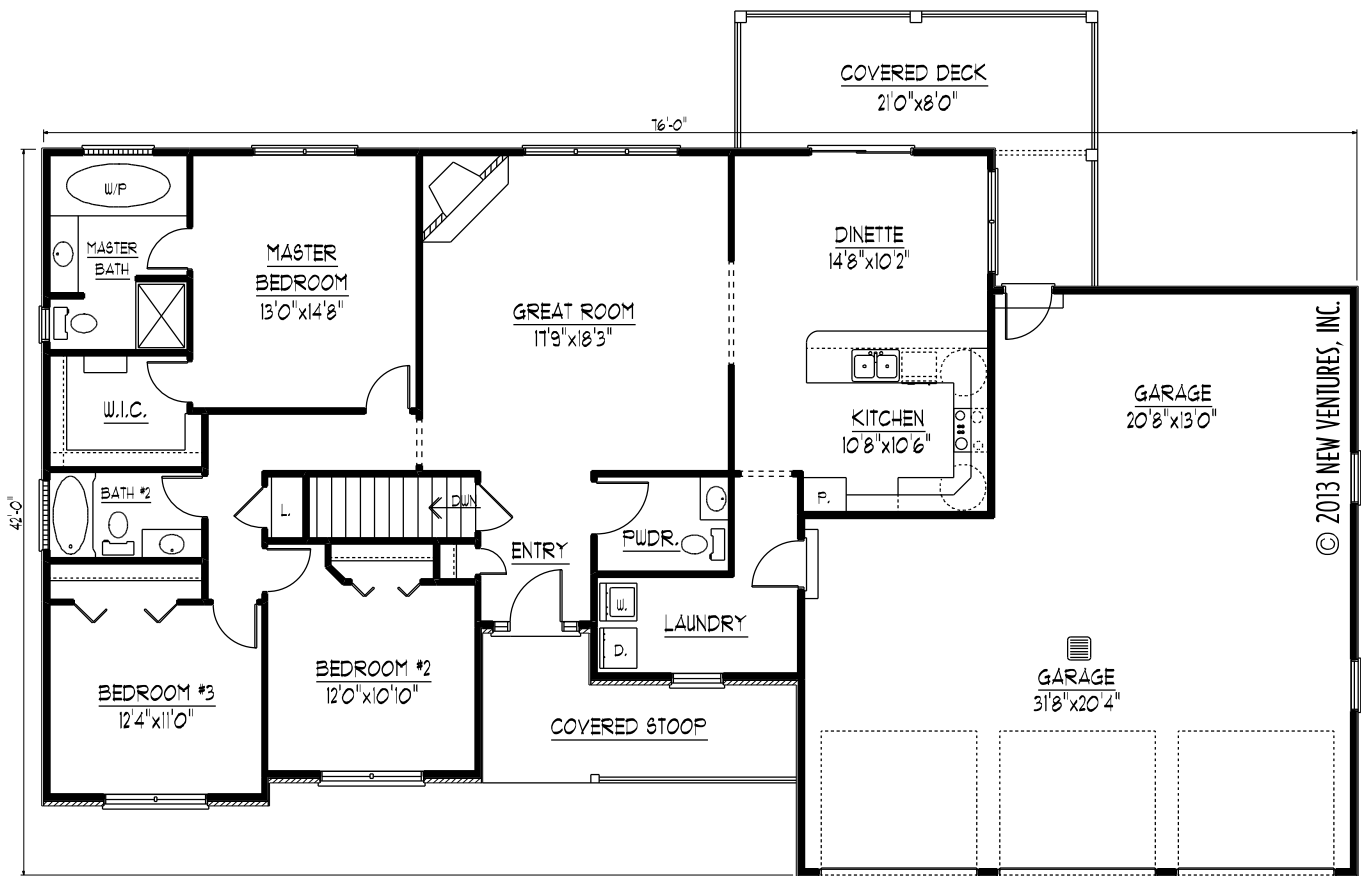

FRONT ELEVATION

NV38204

MAIN LEVEL FLOOR PLAN

NV38204

MAIN LEVEL 1726 SQ.FT.

GARAGE 945 SQ.FT.

© 2013 NEW VENTURES, INC.