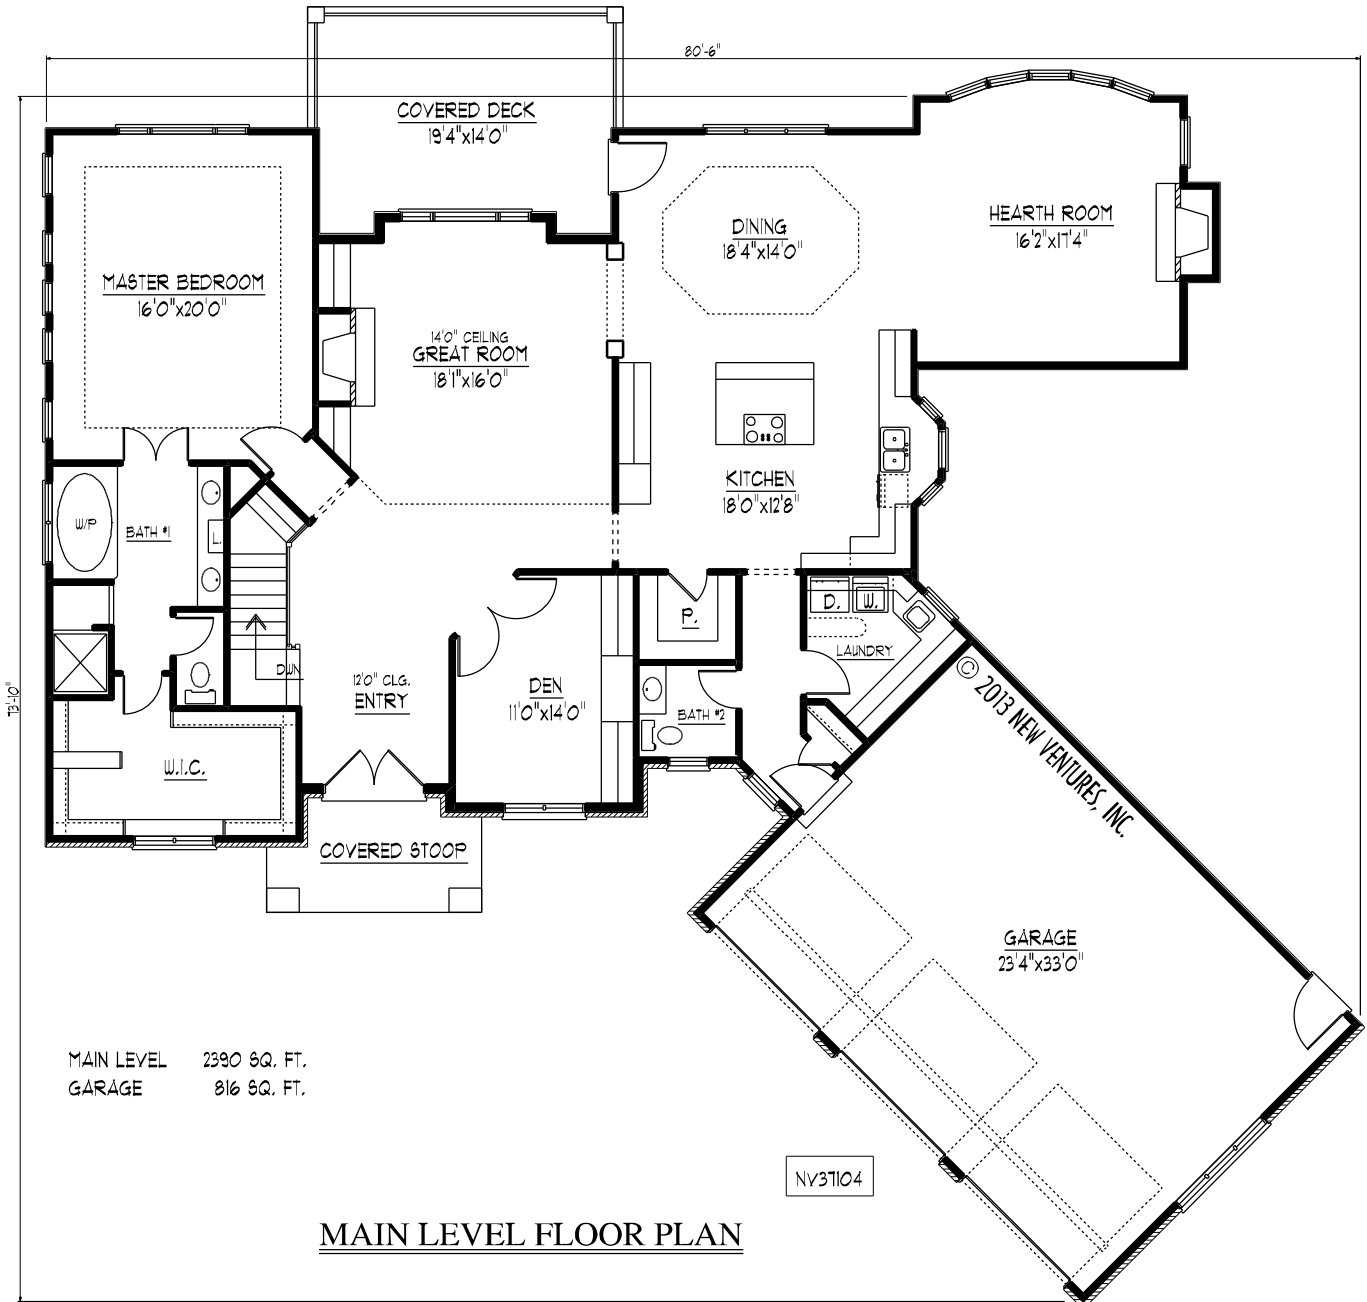

FRONT ELEVATION

NV37104

MAIN LEVEL 2390 SQ. FT.
GARAGE 816 SQ. FT.

MAIN LEVEL FLOOR PLAN

NV37104