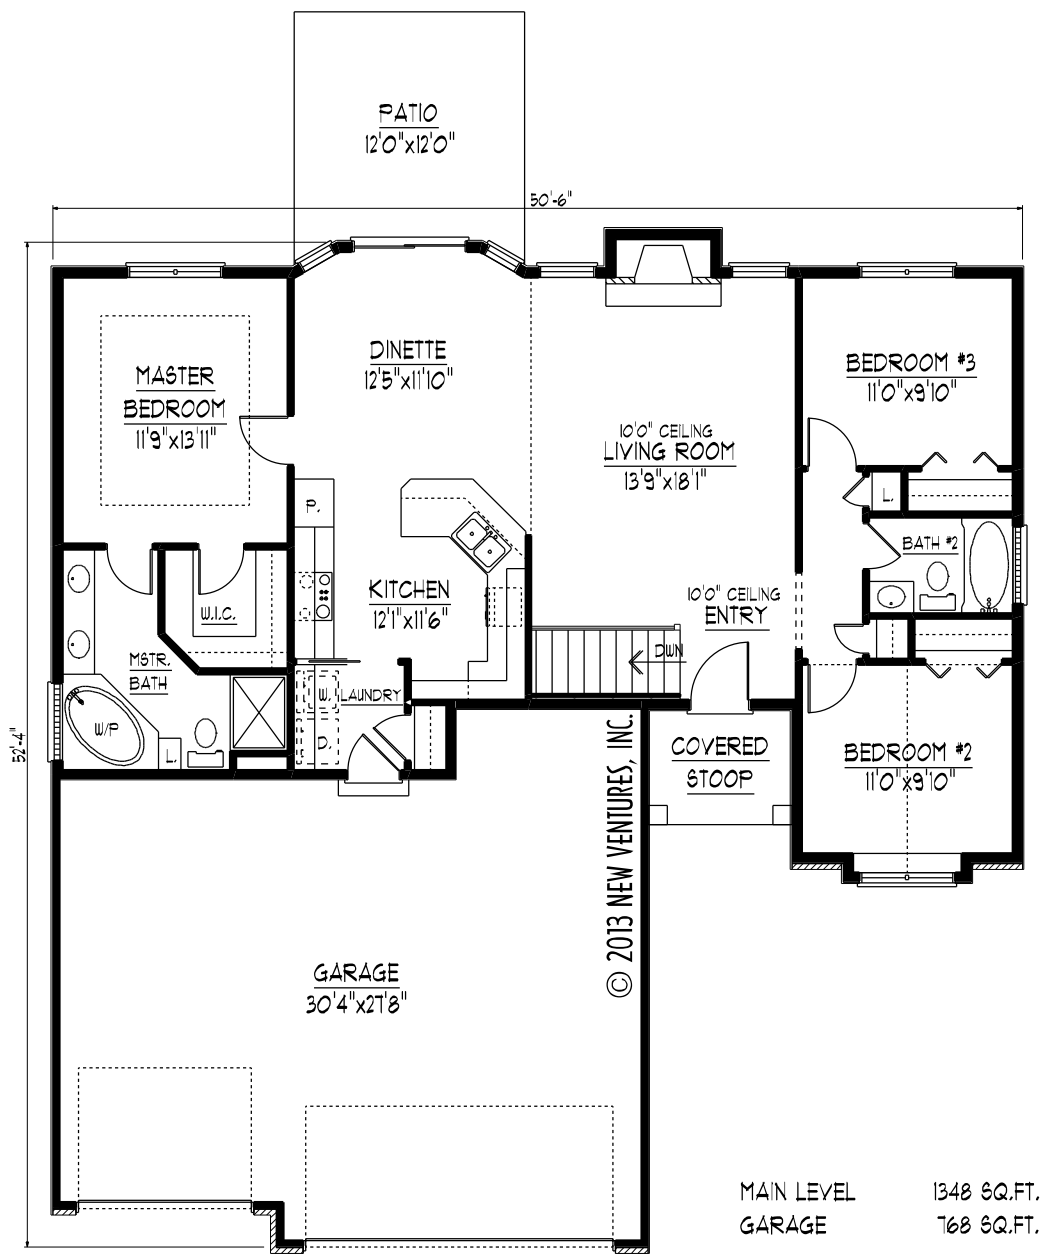

NV36905

FRONT ELEVATION

MAIN LEVEL 1348 SQ.FT.
GARAGE 768 SQ.FT.

MAIN LEVEL FLOOR PLAN

NV36905