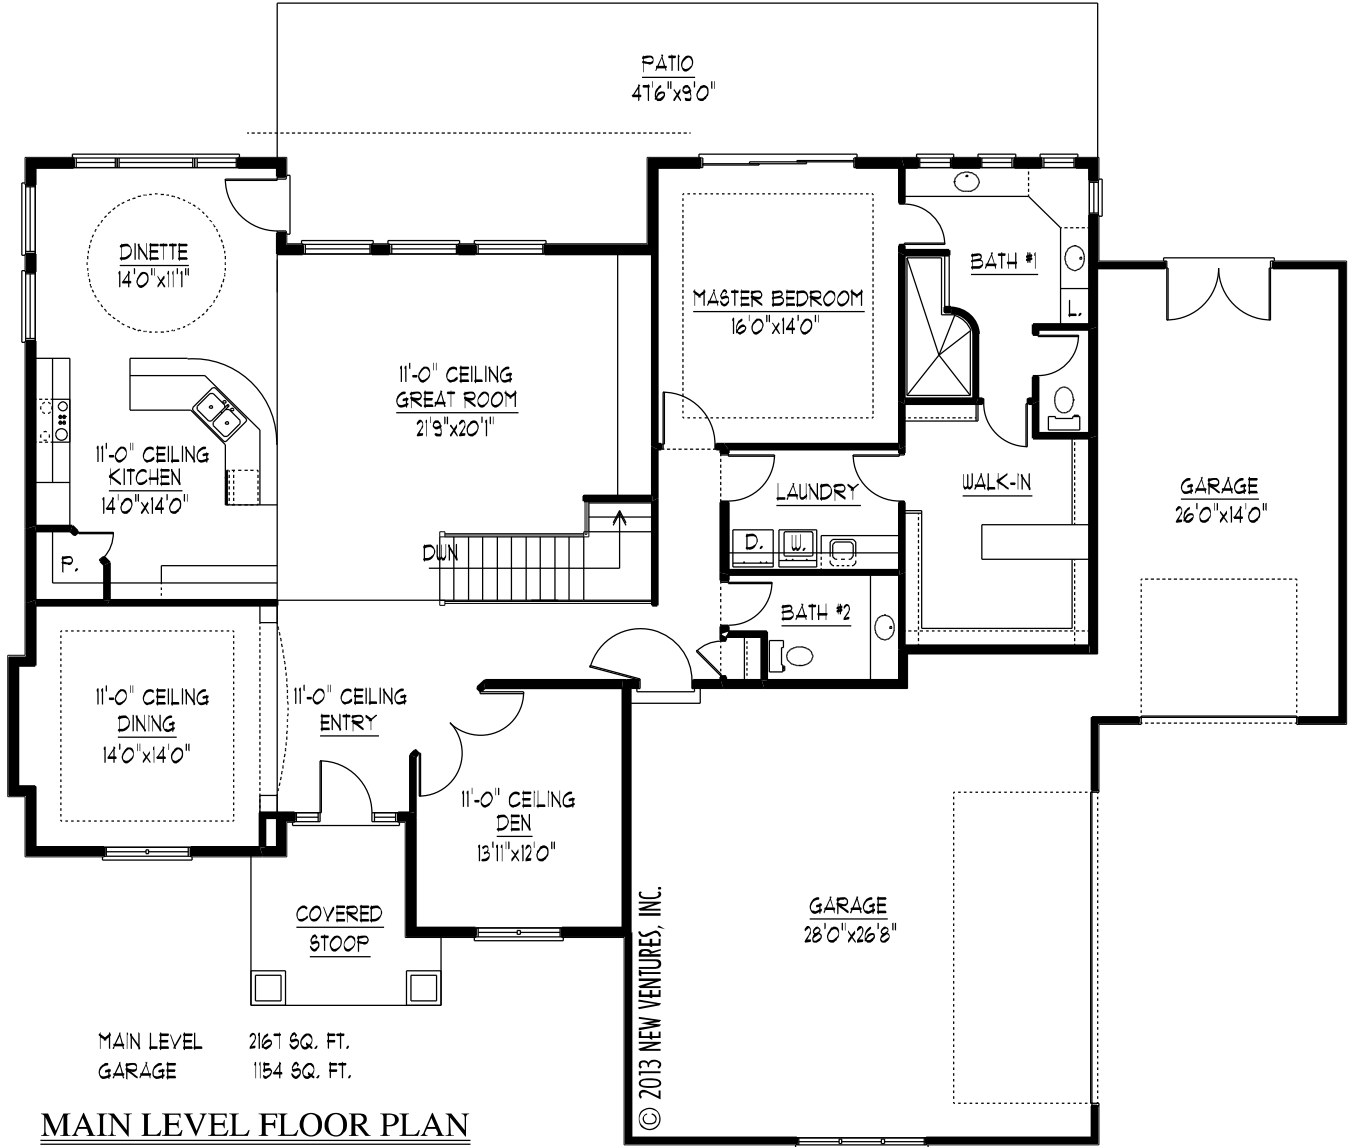

FRONT ELEVATION

NV36202

MAIN LEVEL 2167 SQ. FT.
GARAGE 1154 SQ. FT.

MAIN LEVEL FLOOR PLAN

NV36202