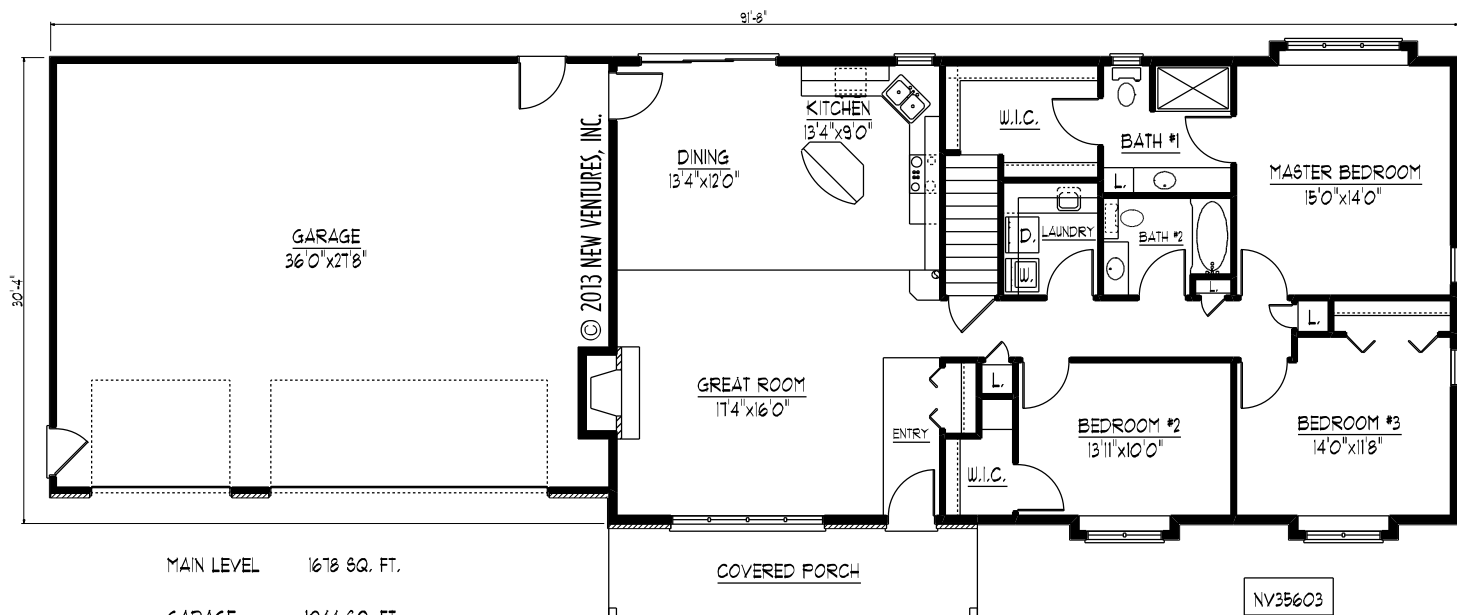

FRONT ELEVATION

NV35603

MAIN LEVEL 1678 SQ. FT.

GARAGE 1044 SQ. FT.

MAIN LEVEL FLOOR PLAN