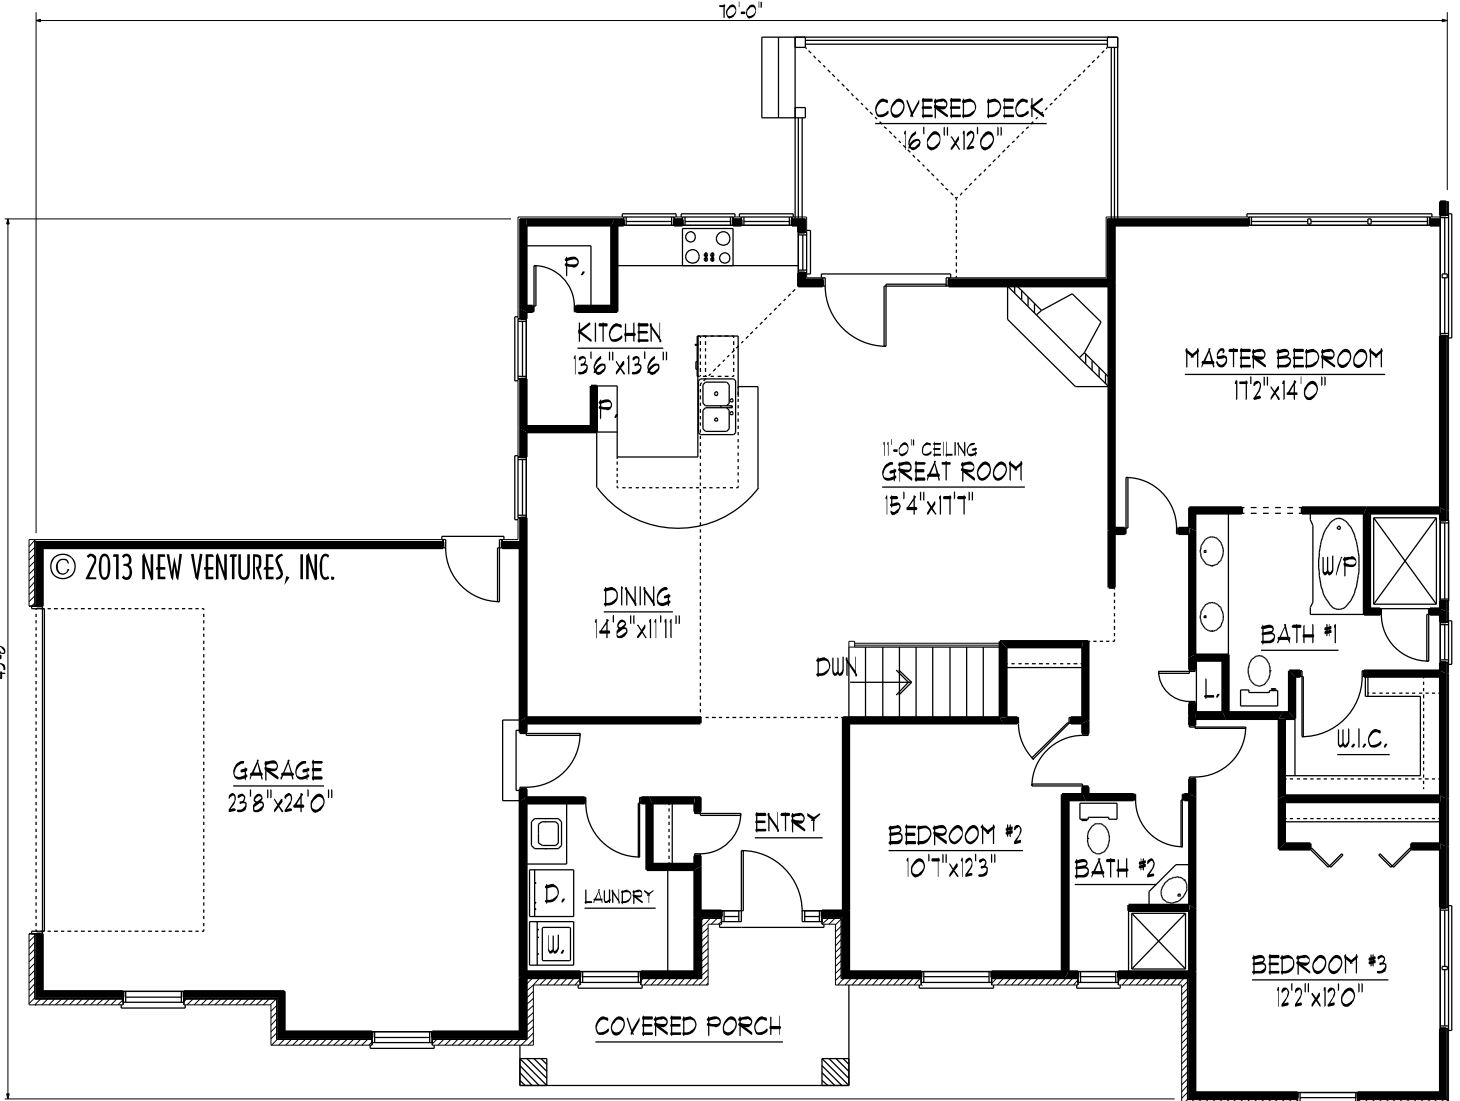

FRONT ELEVATION

NV34703

MAIN LEVEL FLOOR PLAN

MAIN LEVEL 1744 SQ. FT.  
GARAGE 569 SQ. FT.