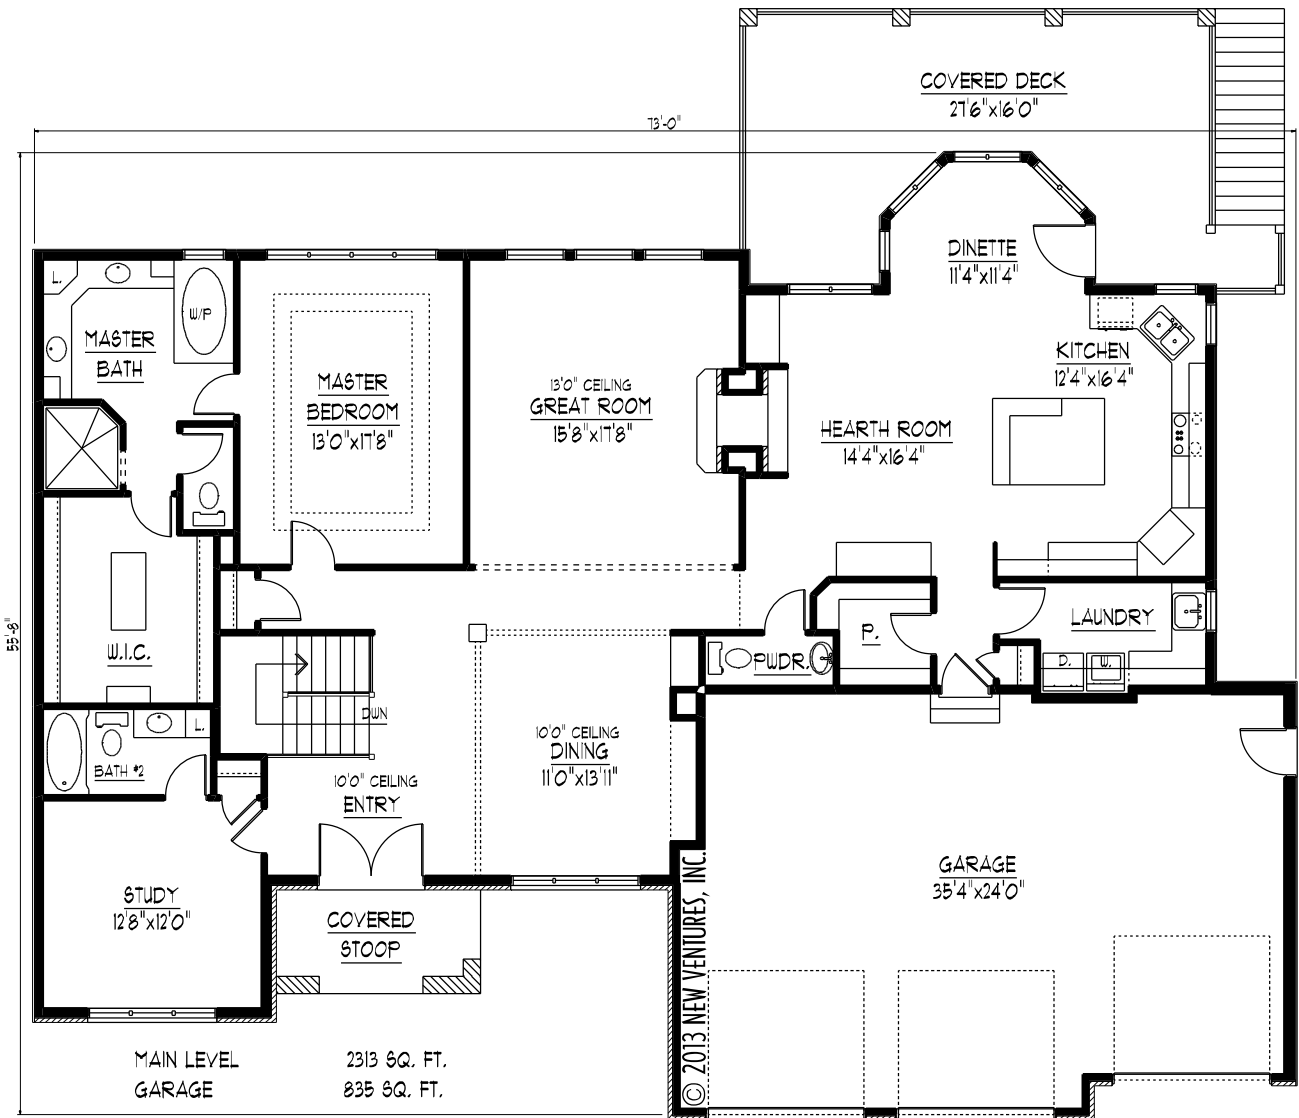

FRONT ELEVATION

NV34604

MAIN LEVEL 2313 SQ. FT.
GARAGE 835 SQ. FT.

© 2013 NEW VENTURES, INC.

MAIN LEVEL FLOOR PLAN

NV34604