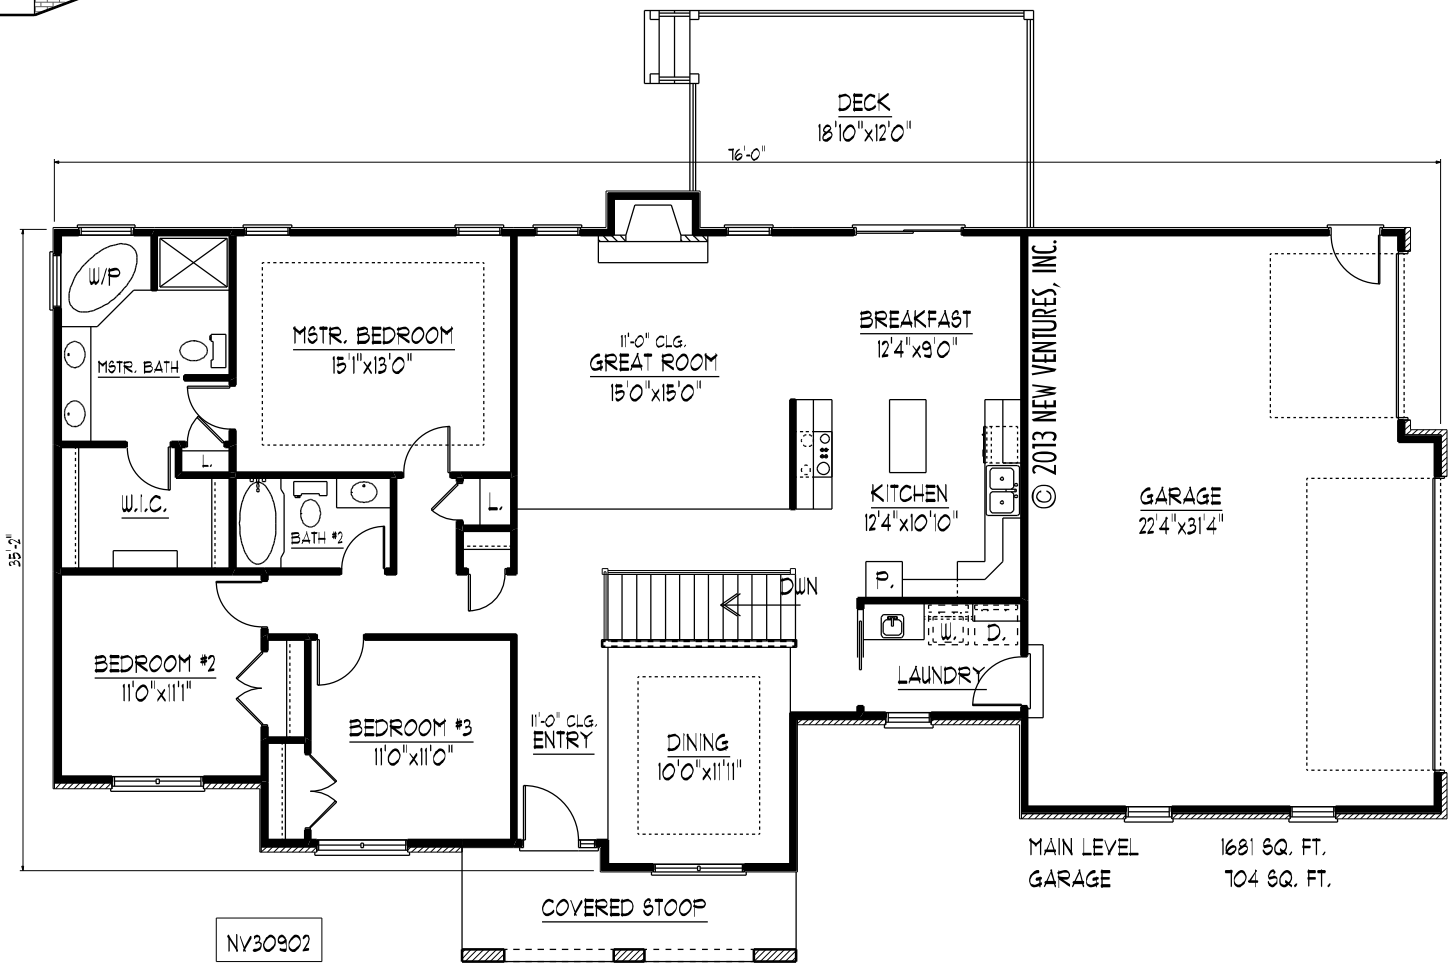

FRONT ELEVATION

NV30902

NV30902

© 2013 NEW VENTURES, INC.

MAIN LEVEL 1681 SQ. FT.
GARAGE 704 SQ. FT.

MAIN LEVEL FLOOR PLAN