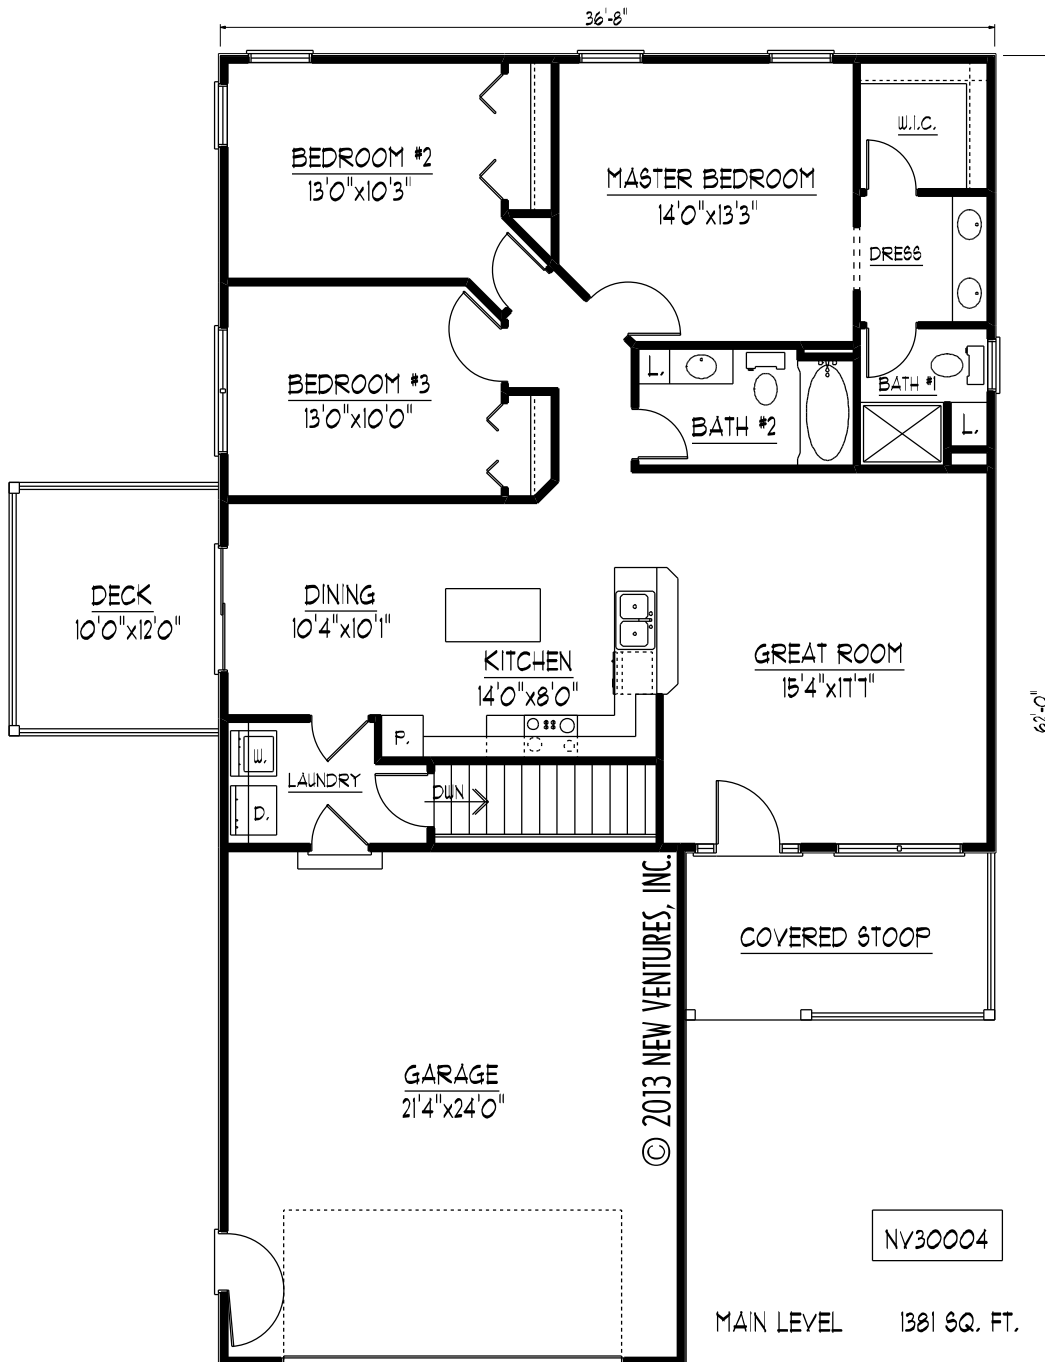

NV30004

FRONT ELEVATION

NV30004

MAIN LEVEL 1381 SQ. FT.

MAIN LEVEL FLOOR PLAN