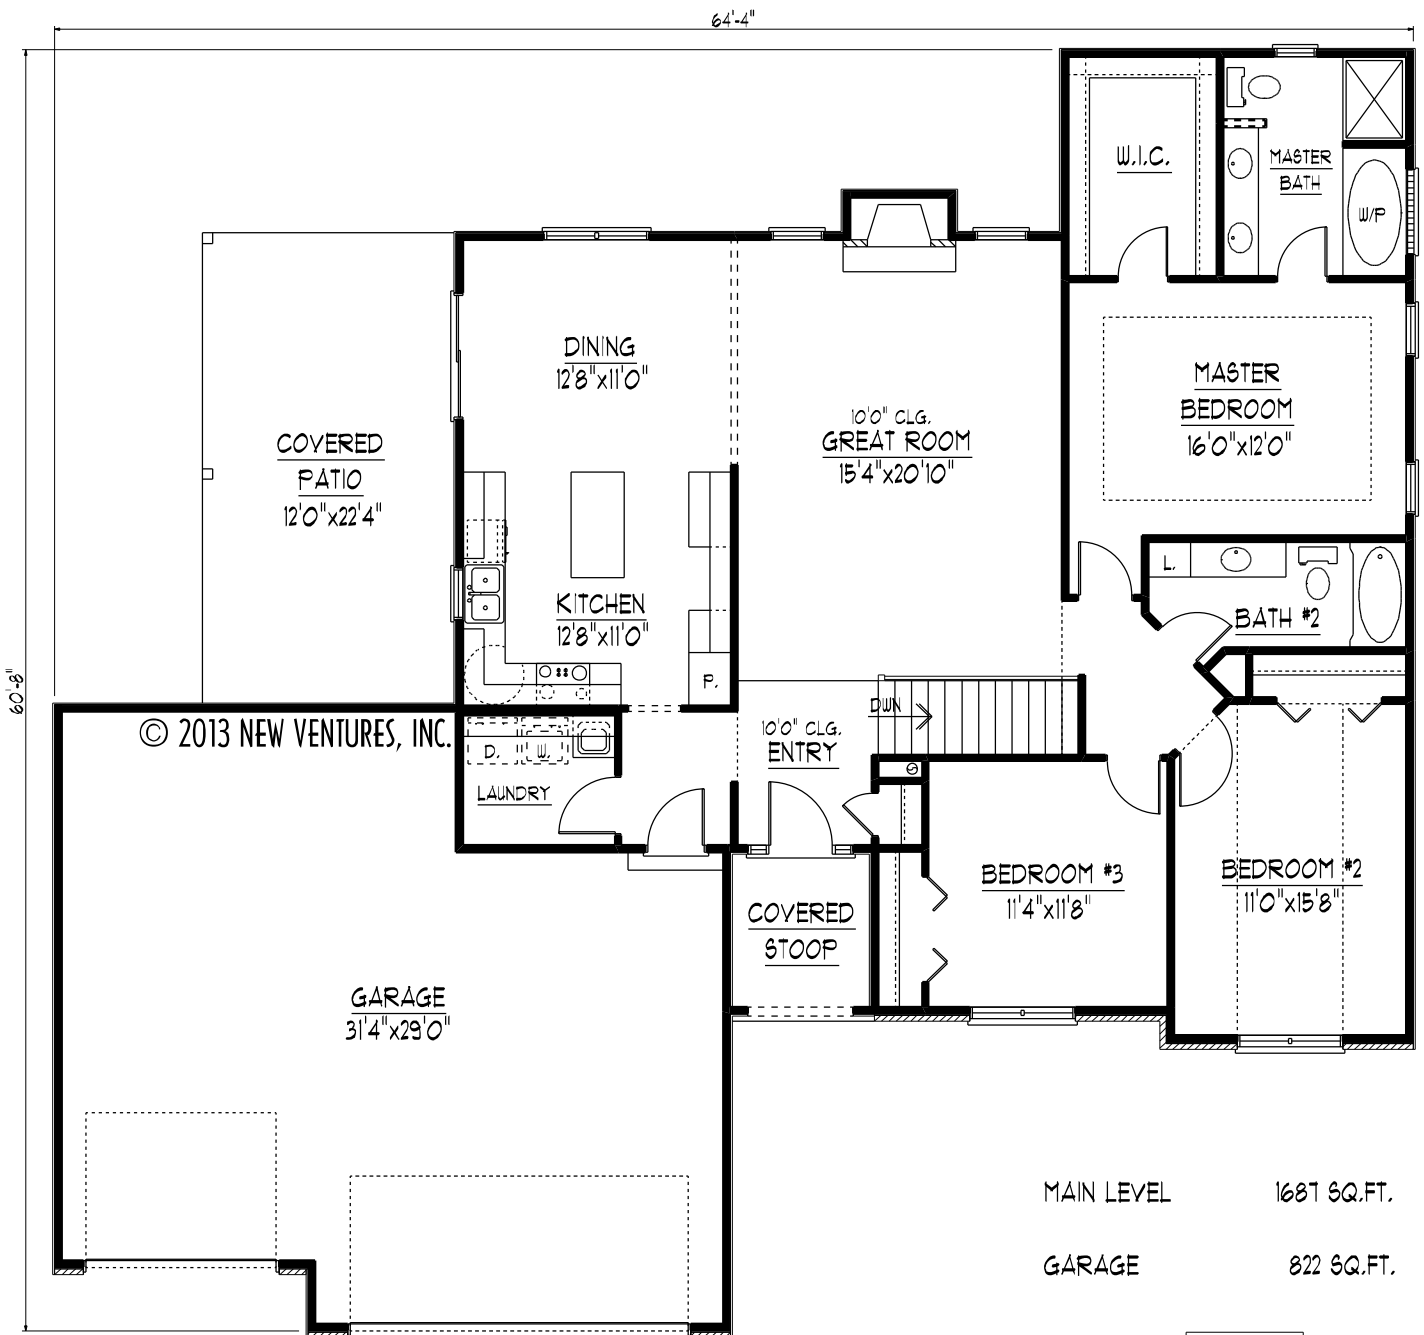

FRONT ELEVATION

NV2T904

MAIN LEVEL 1681 SQ.FT.

GARAGE 822 SQ.FT.

NV2T904

MAIN LEVEL FLOOR PLAN