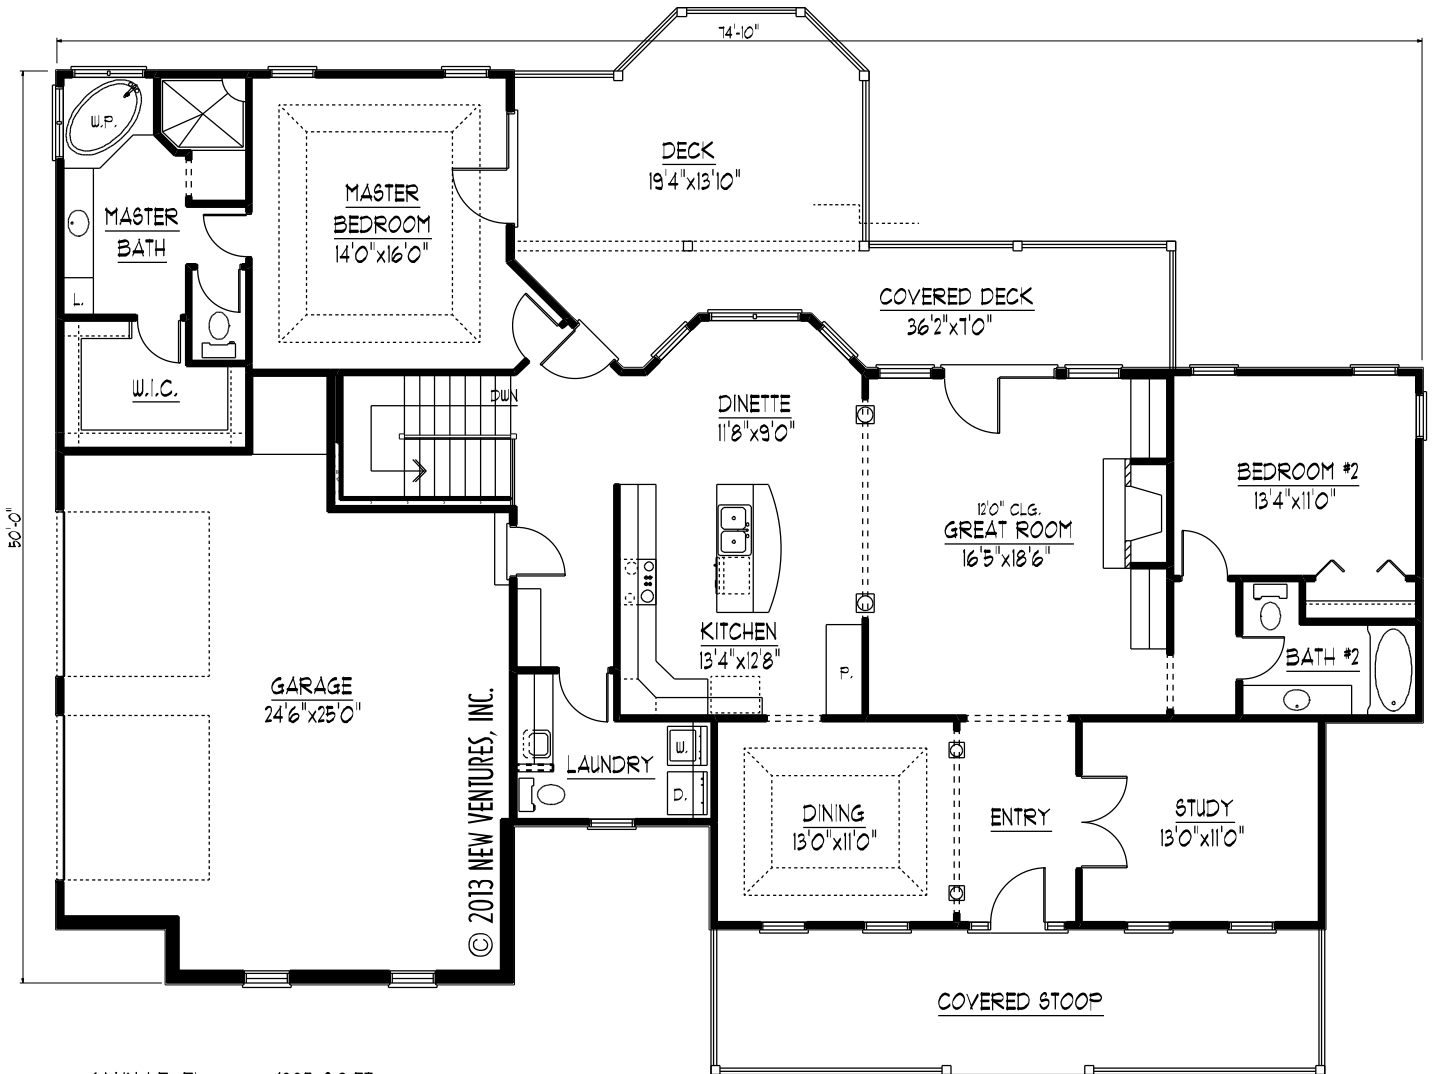

FRONT ELEVATION

NV27504

MAIN LEVEL 1995 SQ.FT.

GARAGE 681 SQ.FT.

MAIN LEVEL FLOOR PLAN

NV27504