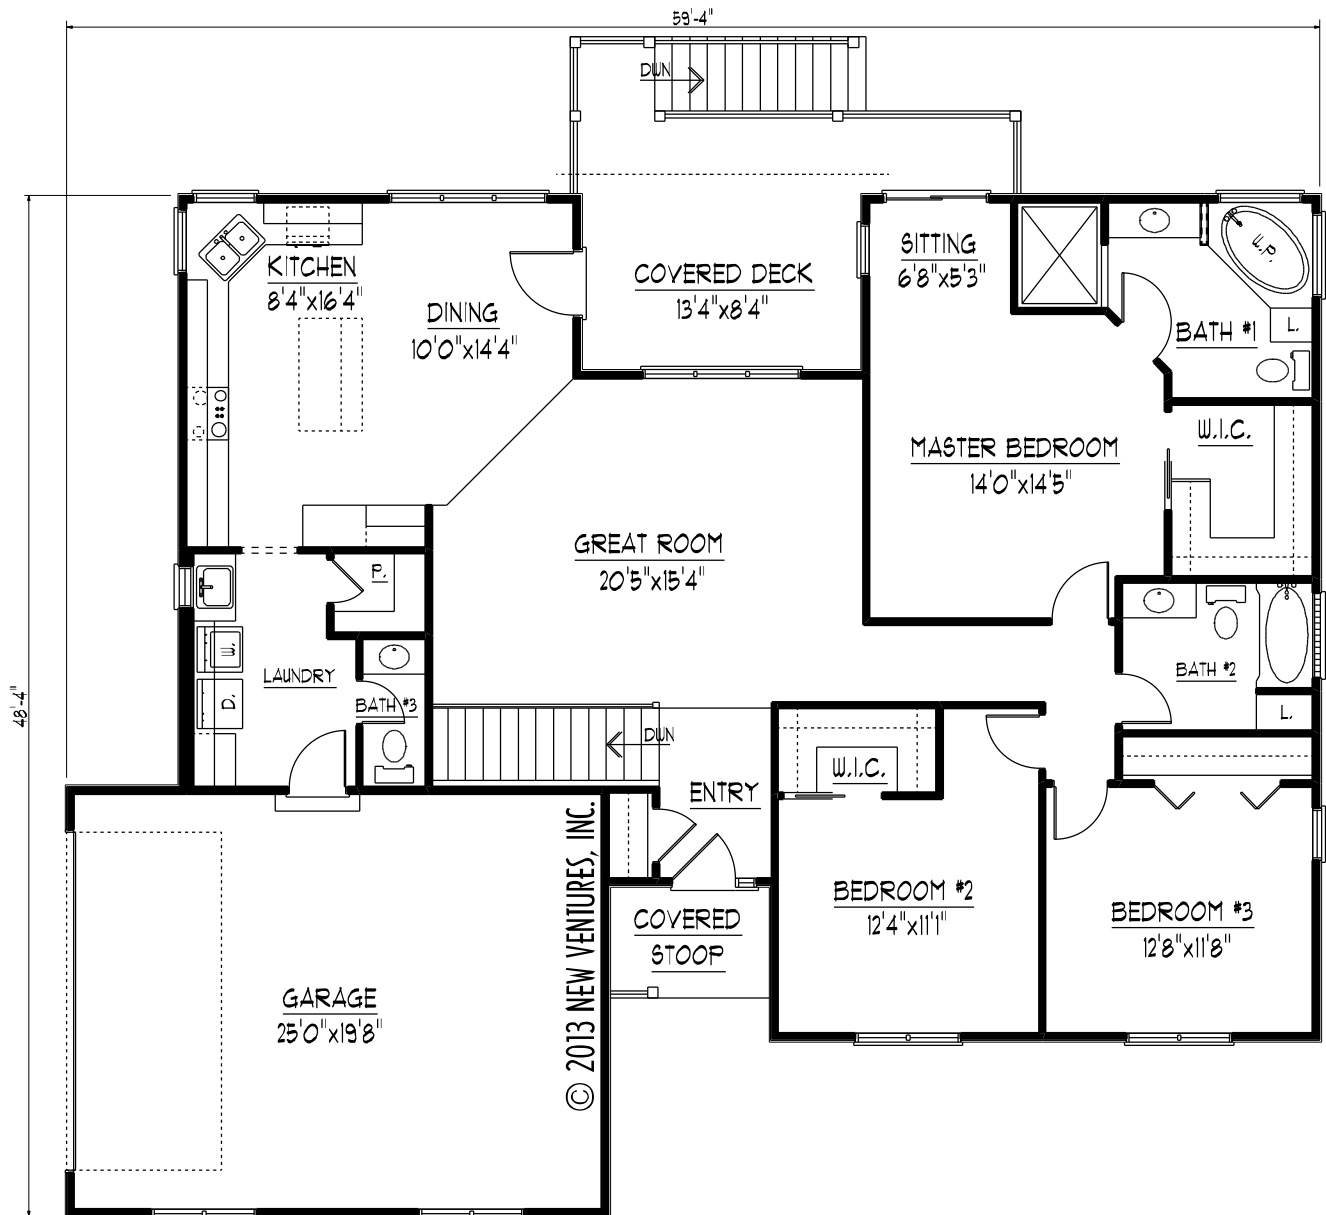

FRONT ELEVATION

NV21401

MAIN LEVEL 1751 SQ. FT.

MAIN LEVEL FLOOR PLAN

NV21401