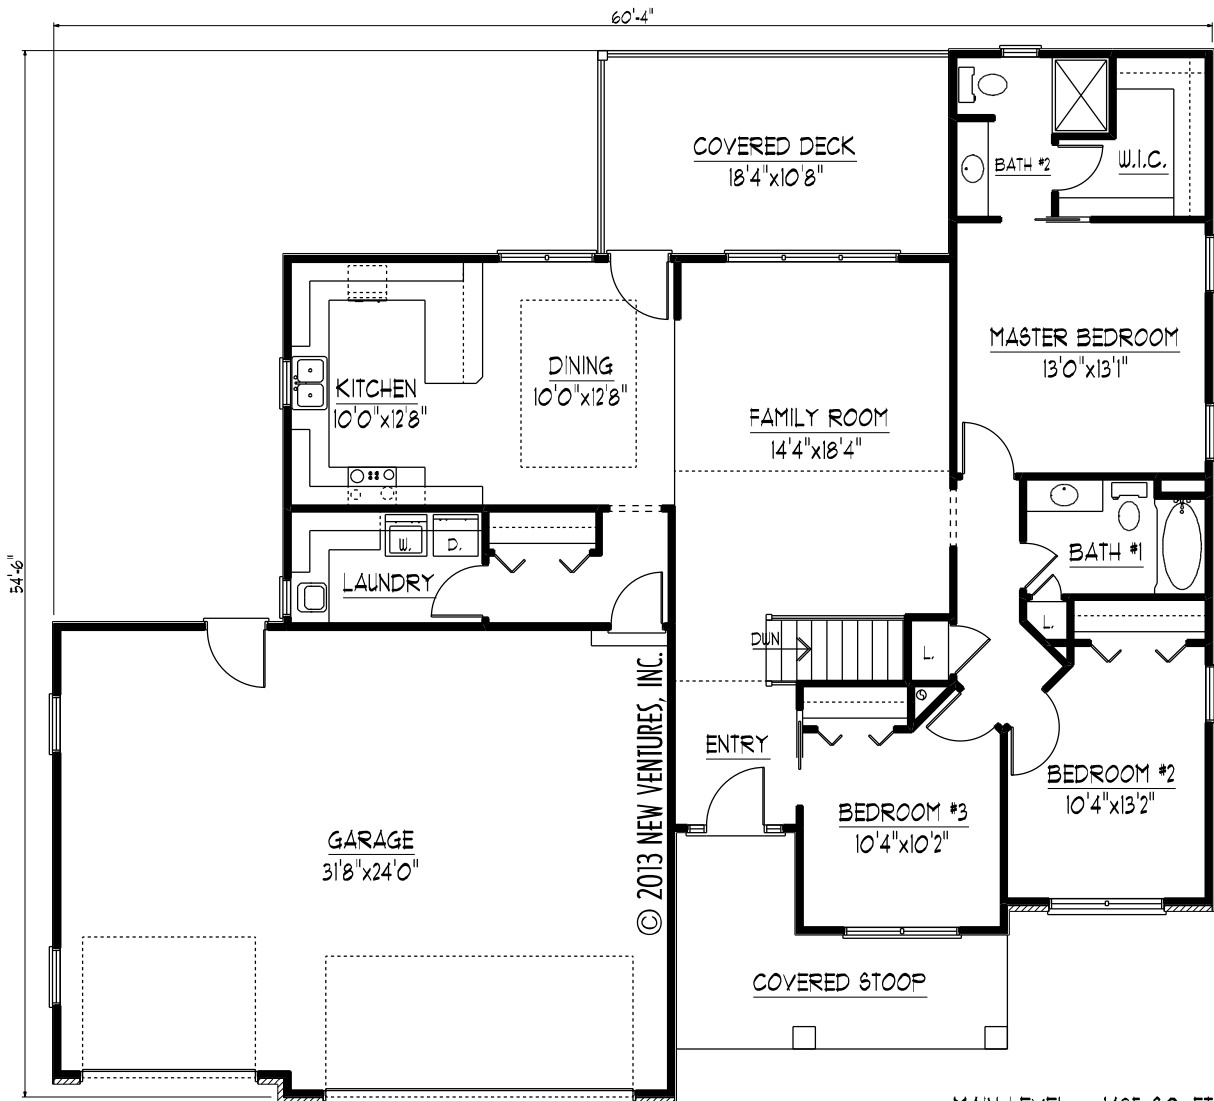

FRONT ELEVATION

NV26806

© 2013 NEW VENTURES, INC.

MAIN LEVEL 1485 SQ. FT.  
GARAGE 715 SQ. FT.

NV26806

MAIN LEVEL FLOOR PLAN