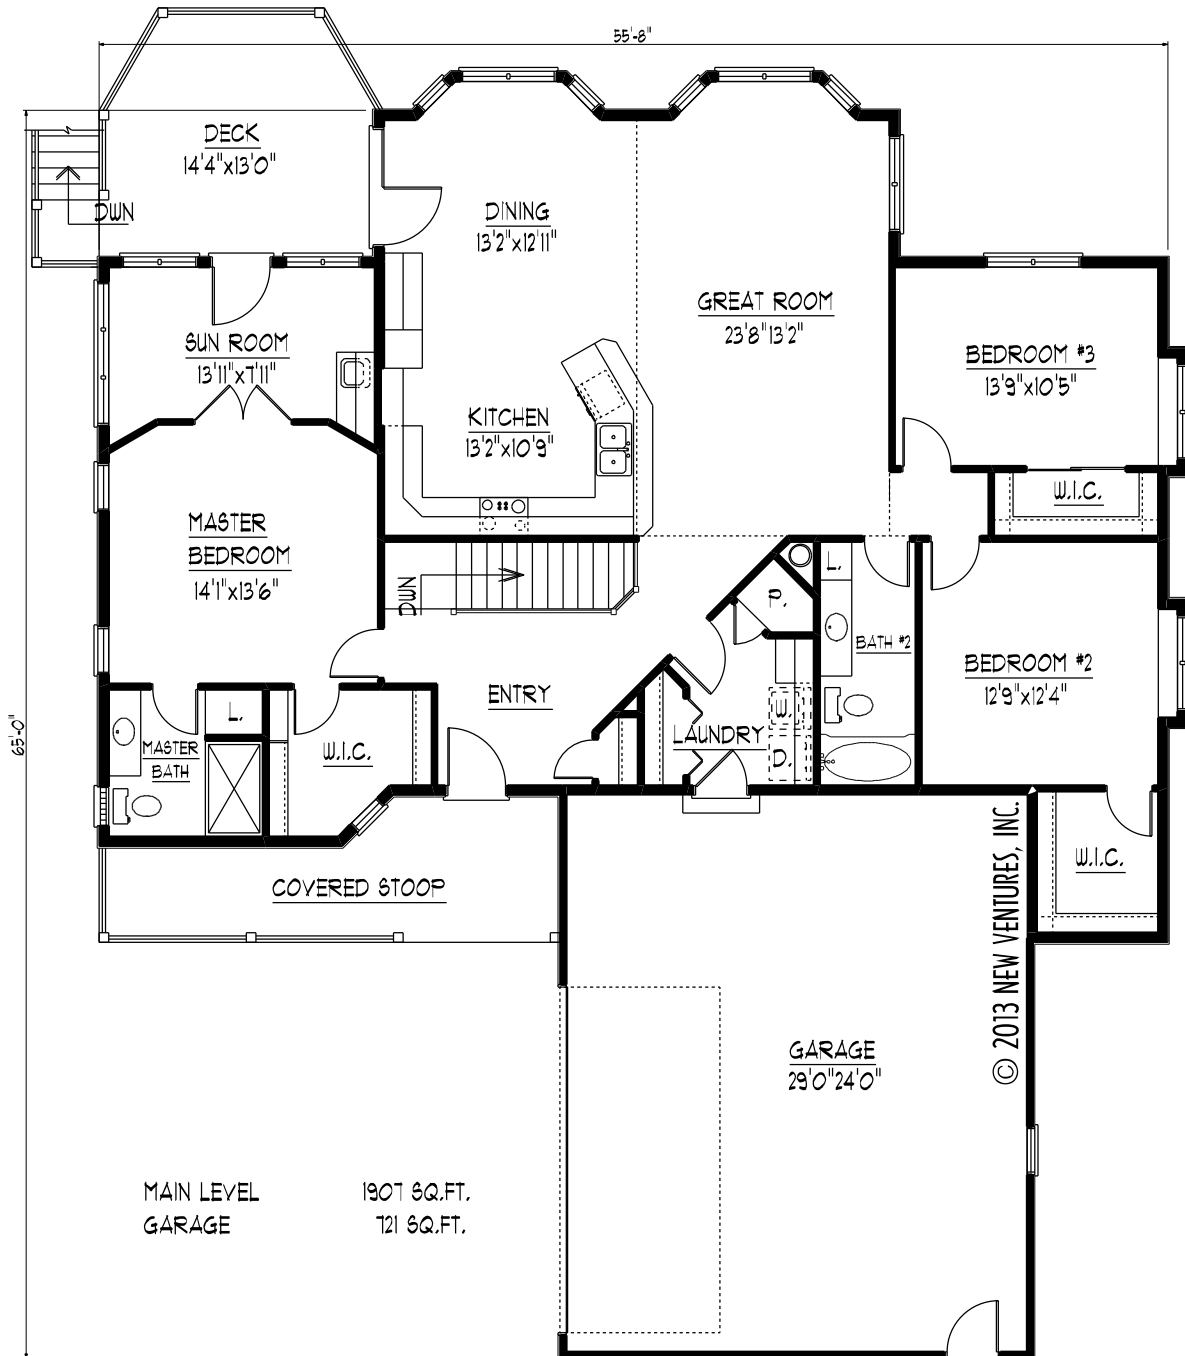

FRONT ELEVATION

NV26803

MAIN LEVEL 1907 SQ.FT.
GARAGE 721 SQ.FT.

© 2013 NEW VENTURES, INC.

MAIN LEVEL FLOOR PLAN

NV26803