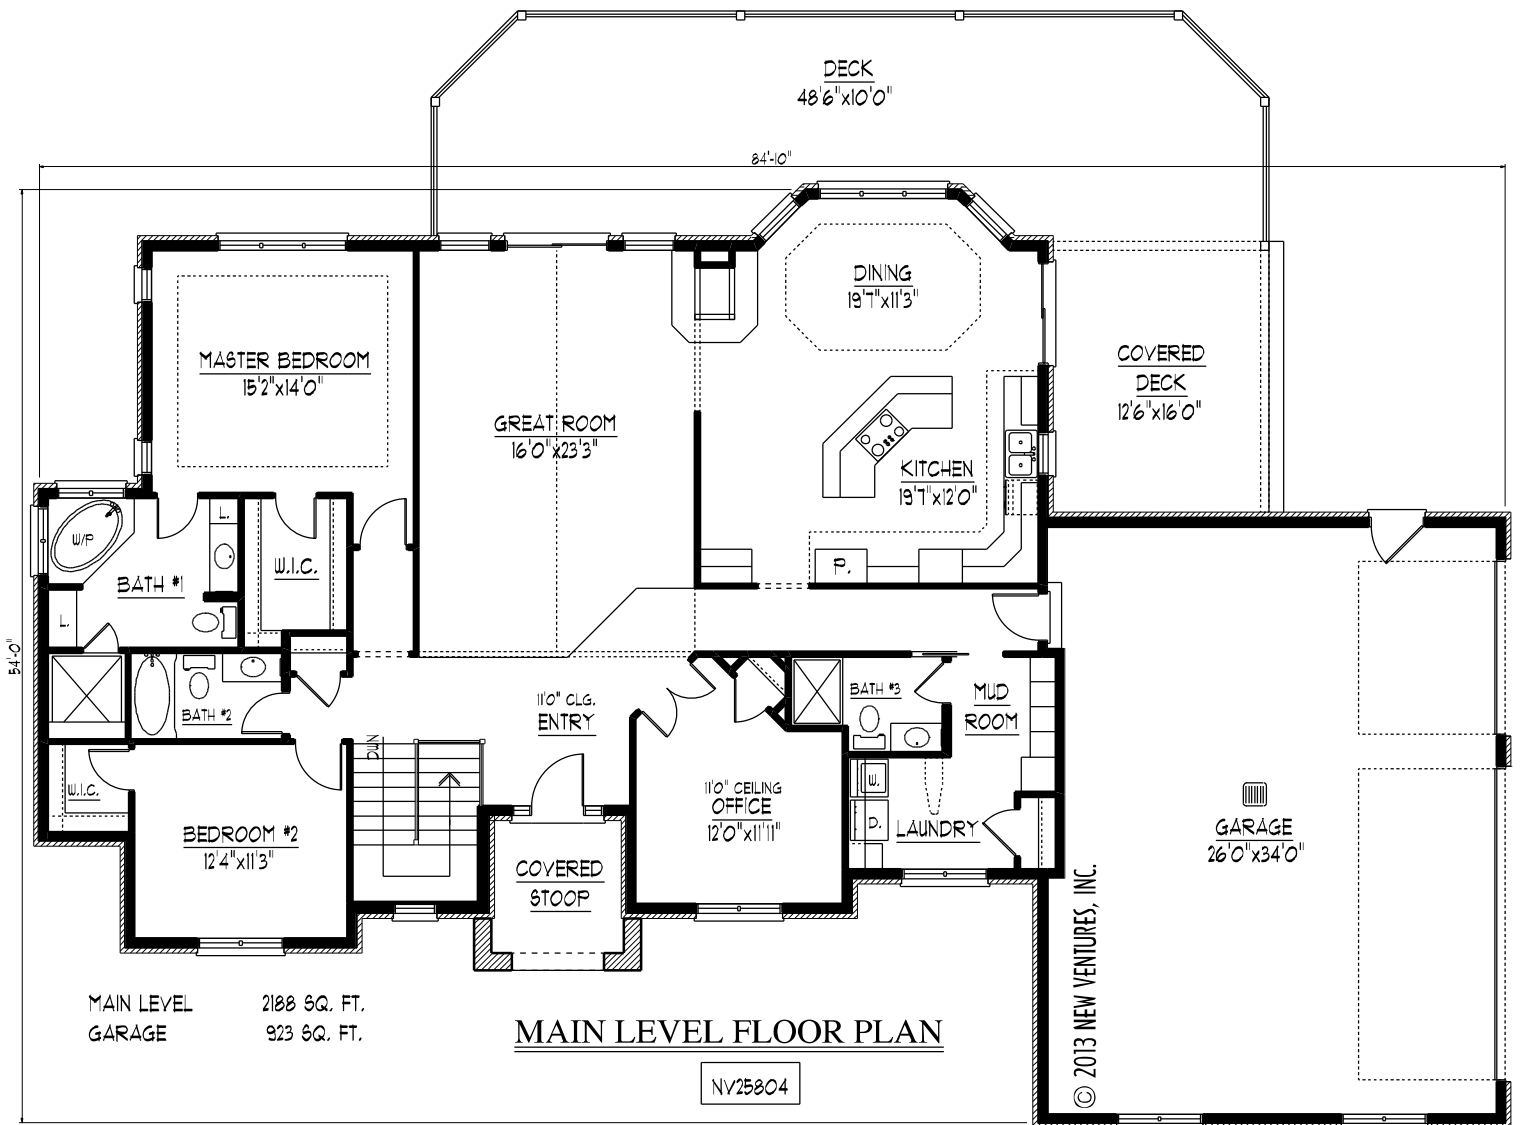

FRONT ELEVATION

NV25804

MAIN LEVEL 2188 SQ. FT.
GARAGE 923 SQ. FT.

MAIN LEVEL FLOOR PLAN

NV25804

© 2013 NEW VENTURES, INC.