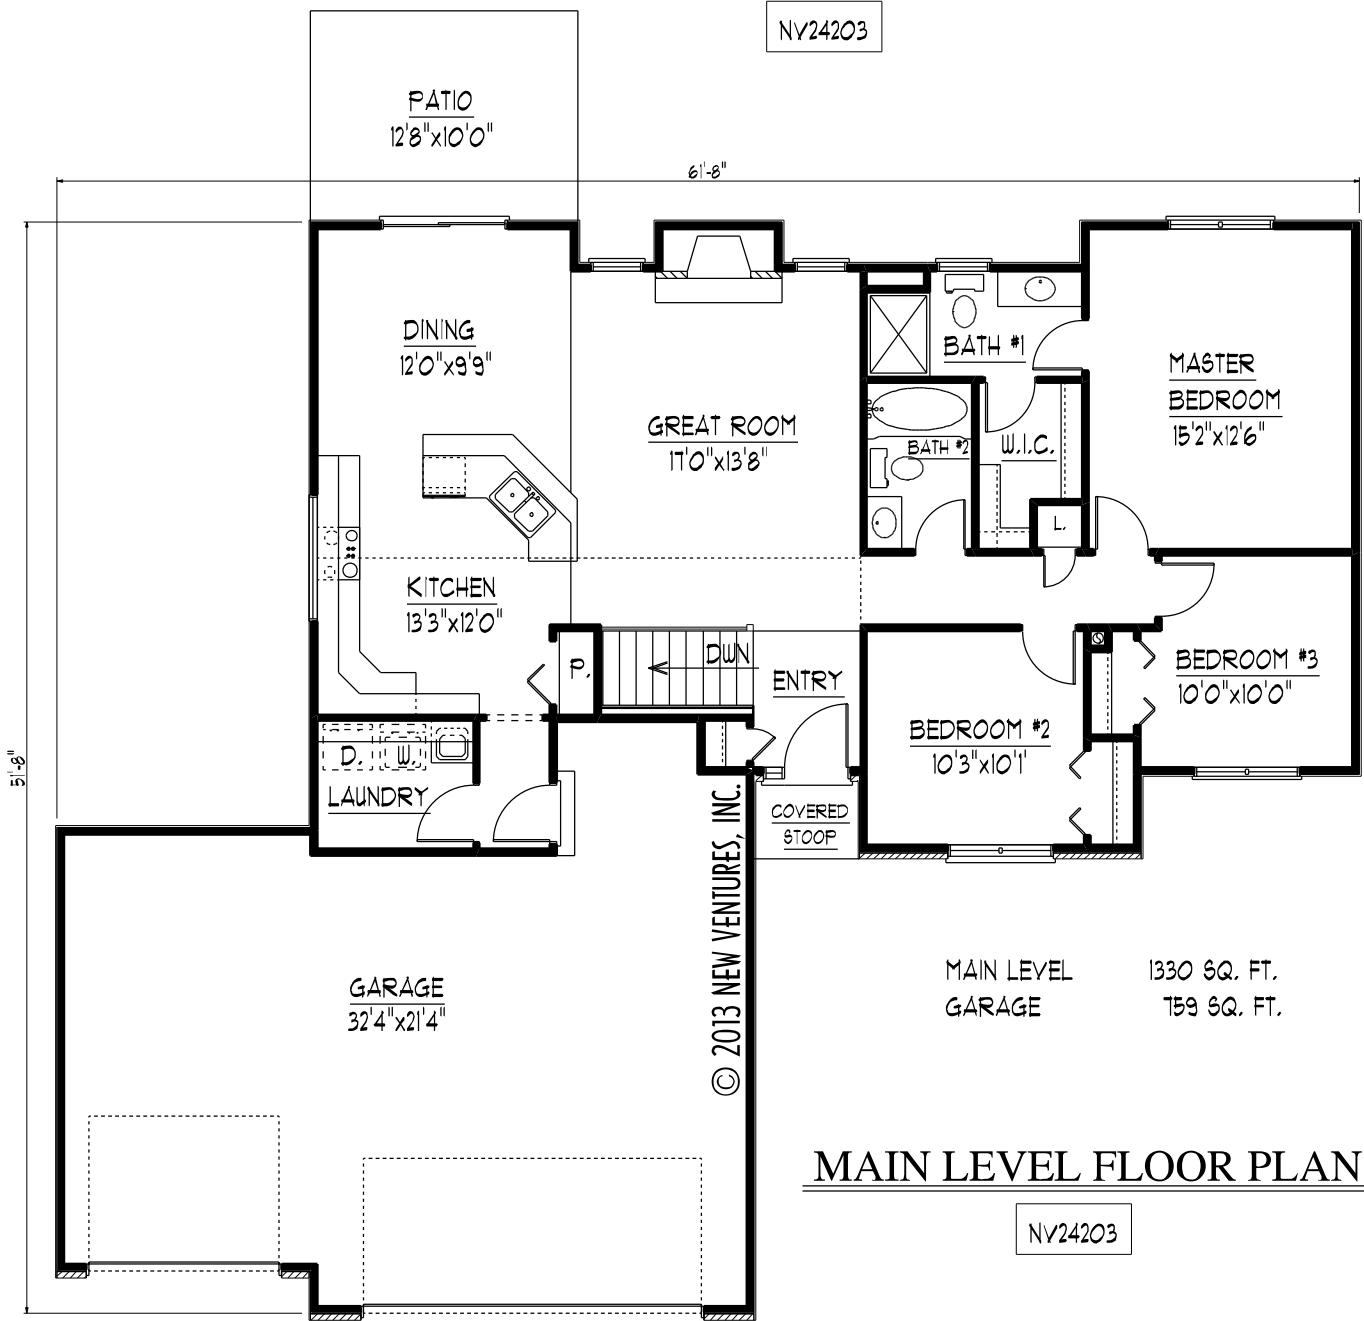

FRONT ELEVATION

NV24203

MAIN LEVEL 1330 SQ. FT.
GARAGE 759 SQ. FT.

MAIN LEVEL FLOOR PLAN

NV24203

© 2013 NEW VENTURES, INC.