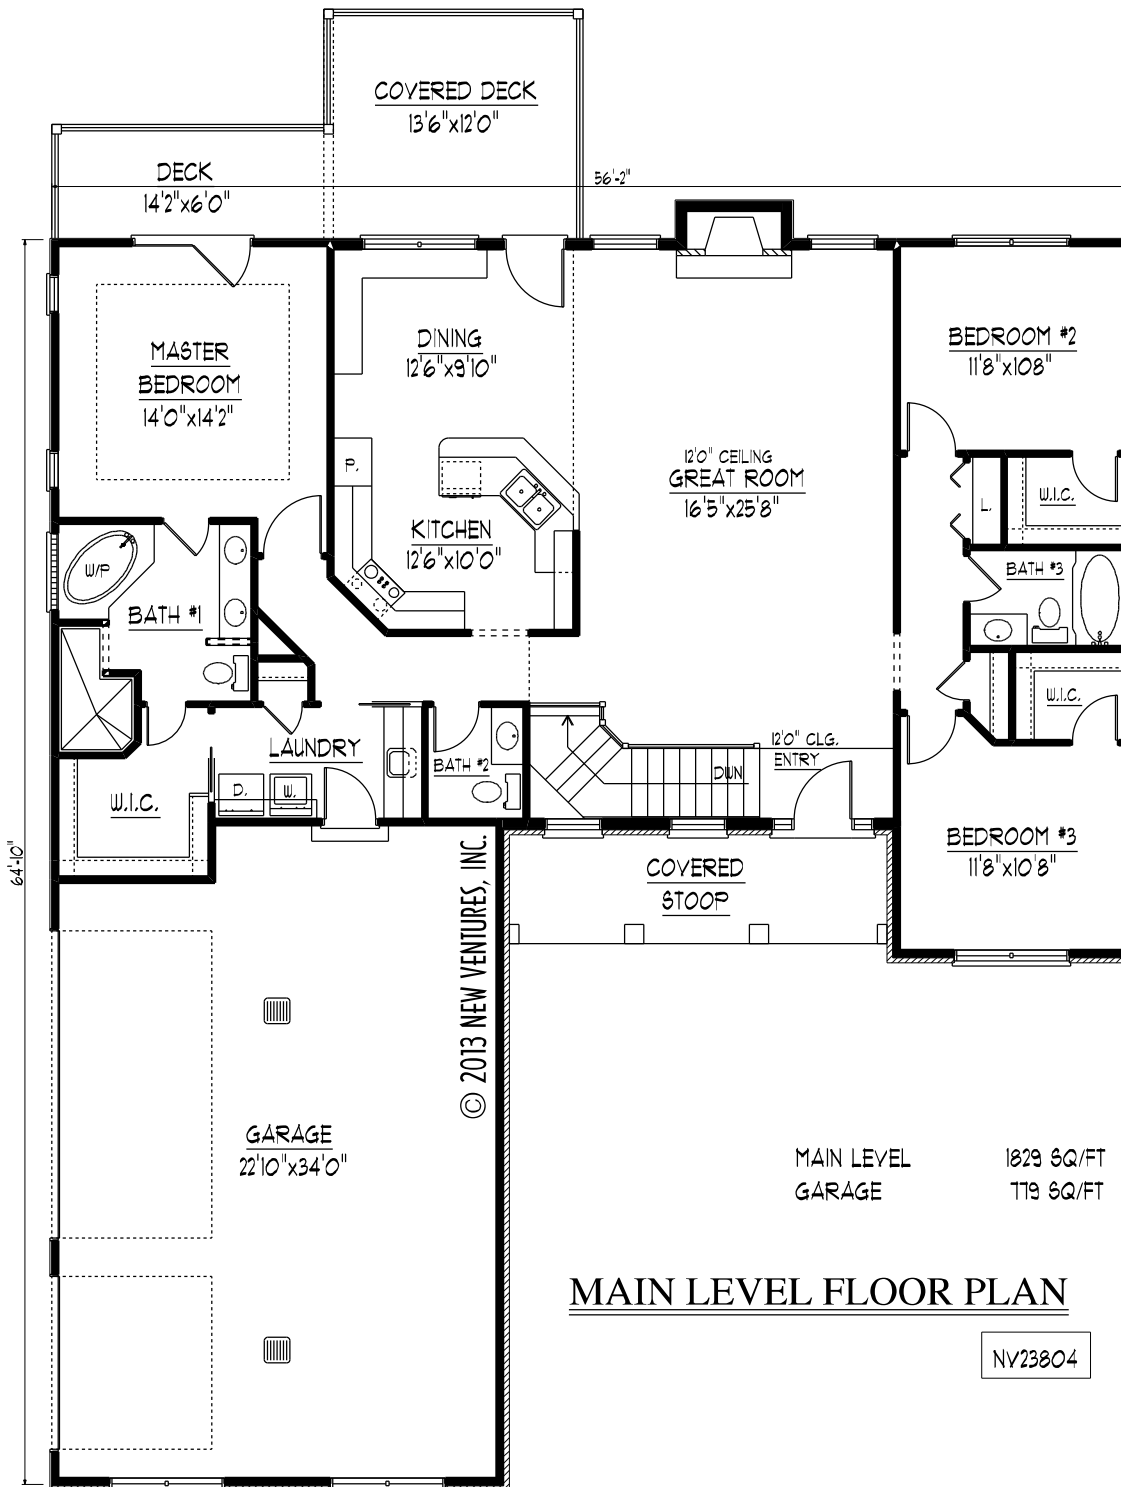

FRONT ELEVATION

NV23804

© 2013 NEW VENTURES, INC.

MAIN LEVEL 1829 SQ/FT
GARAGE 779 SQ/FT

MAIN LEVEL FLOOR PLAN

NV23804