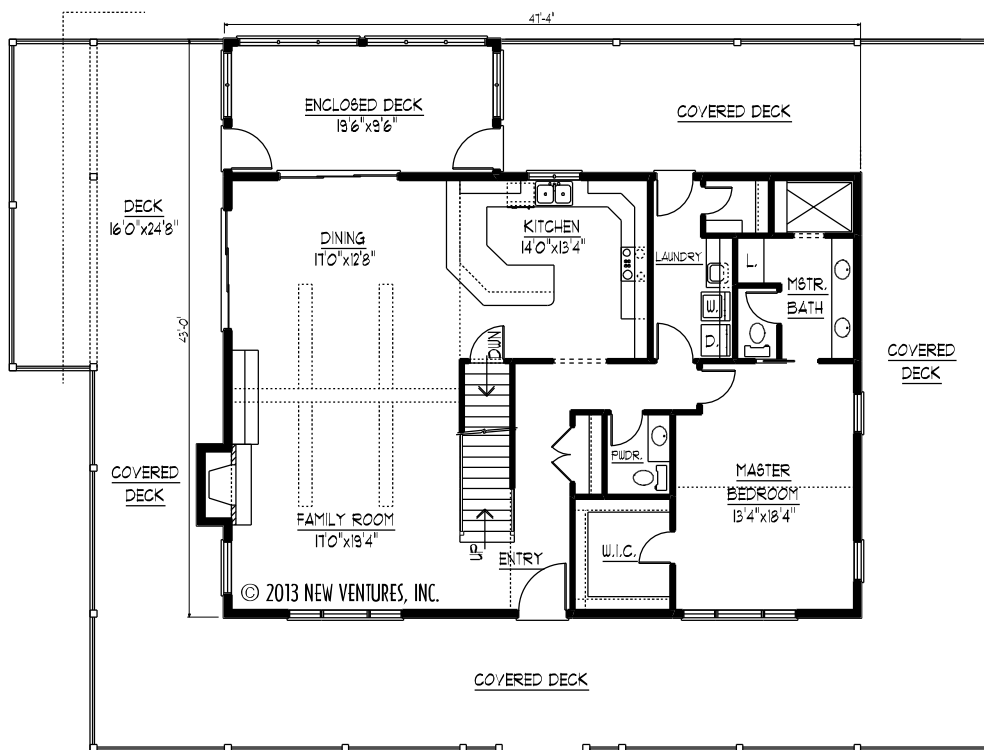

FRONT ELEVATION

NV22104

SECOND LEVEL FLOOR PLAN

NV22104

SECOND LEVEL 652 SQ.FT.

MAIN LEVEL FLOOR PLAN

NV22104

MAIN LEVEL 1562 SQ.FT.
 SECOND LEVEL 652 SQ.FT.
 TOTAL 2214 SQ.FT.