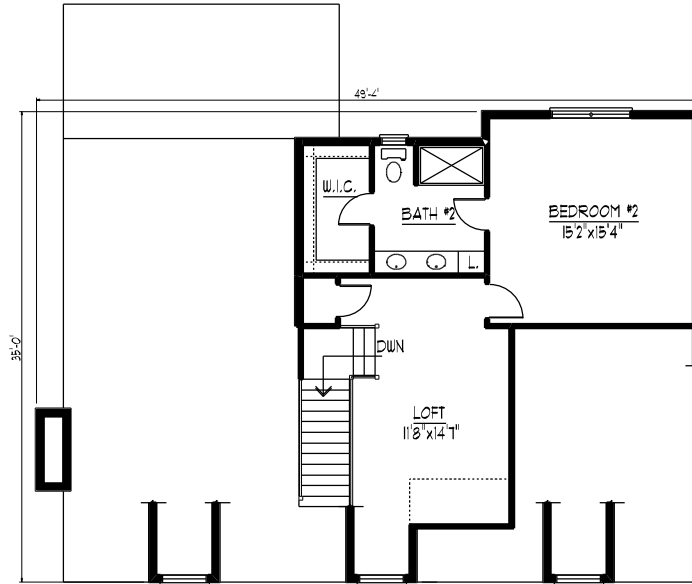

FRONT ELEVATION

NV22104

SECOND LEVEL FLOOR PLAN

NV22104

SECOND LEVEL 652 SQ.FT.

MAIN LEVEL FLOOR PLAN

NV22104

MAIN LEVEL 1562 SQ.FT.
 SECOND LEVEL 652 SQ.FT.
 TOTAL 2214 SQ.FT.