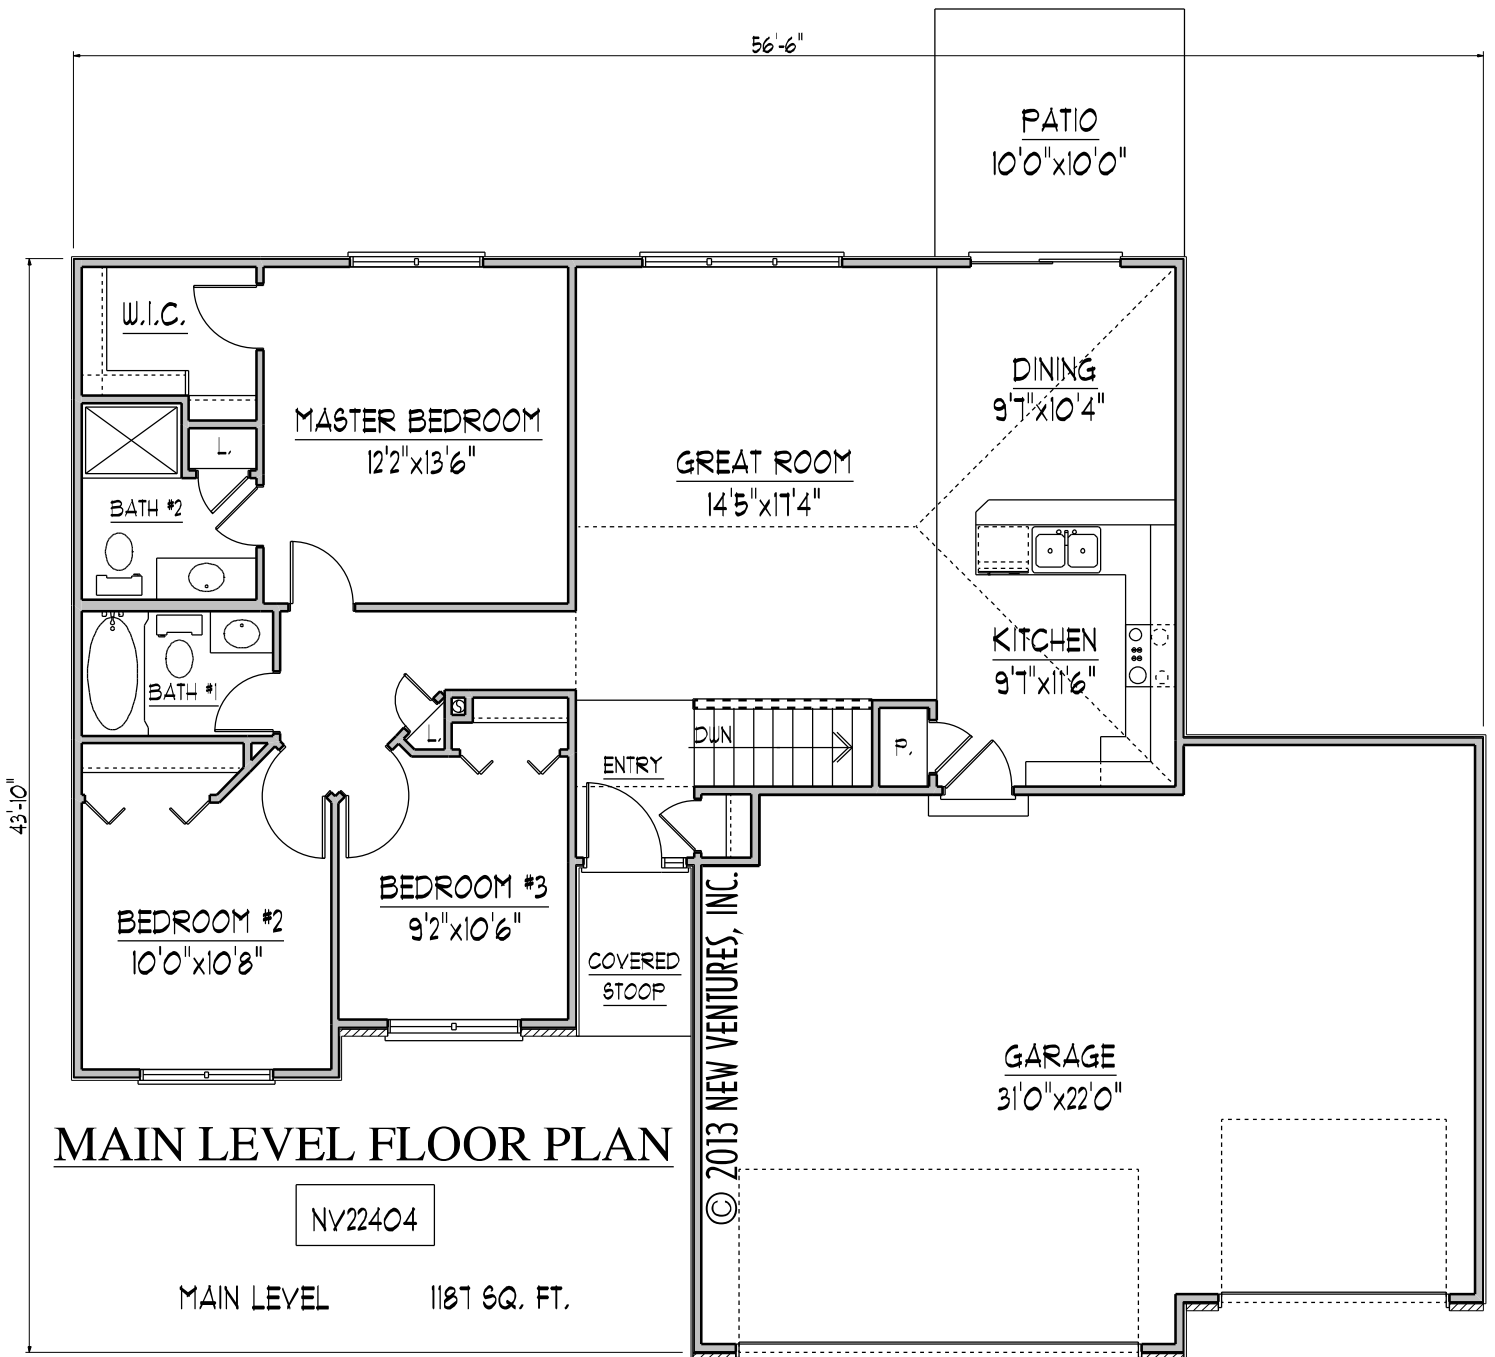

FRONT ELEVATION

NY22404

MAIN LEVEL FLOOR PLAN

NY22404

MAIN LEVEL 1187 SQ. FT.