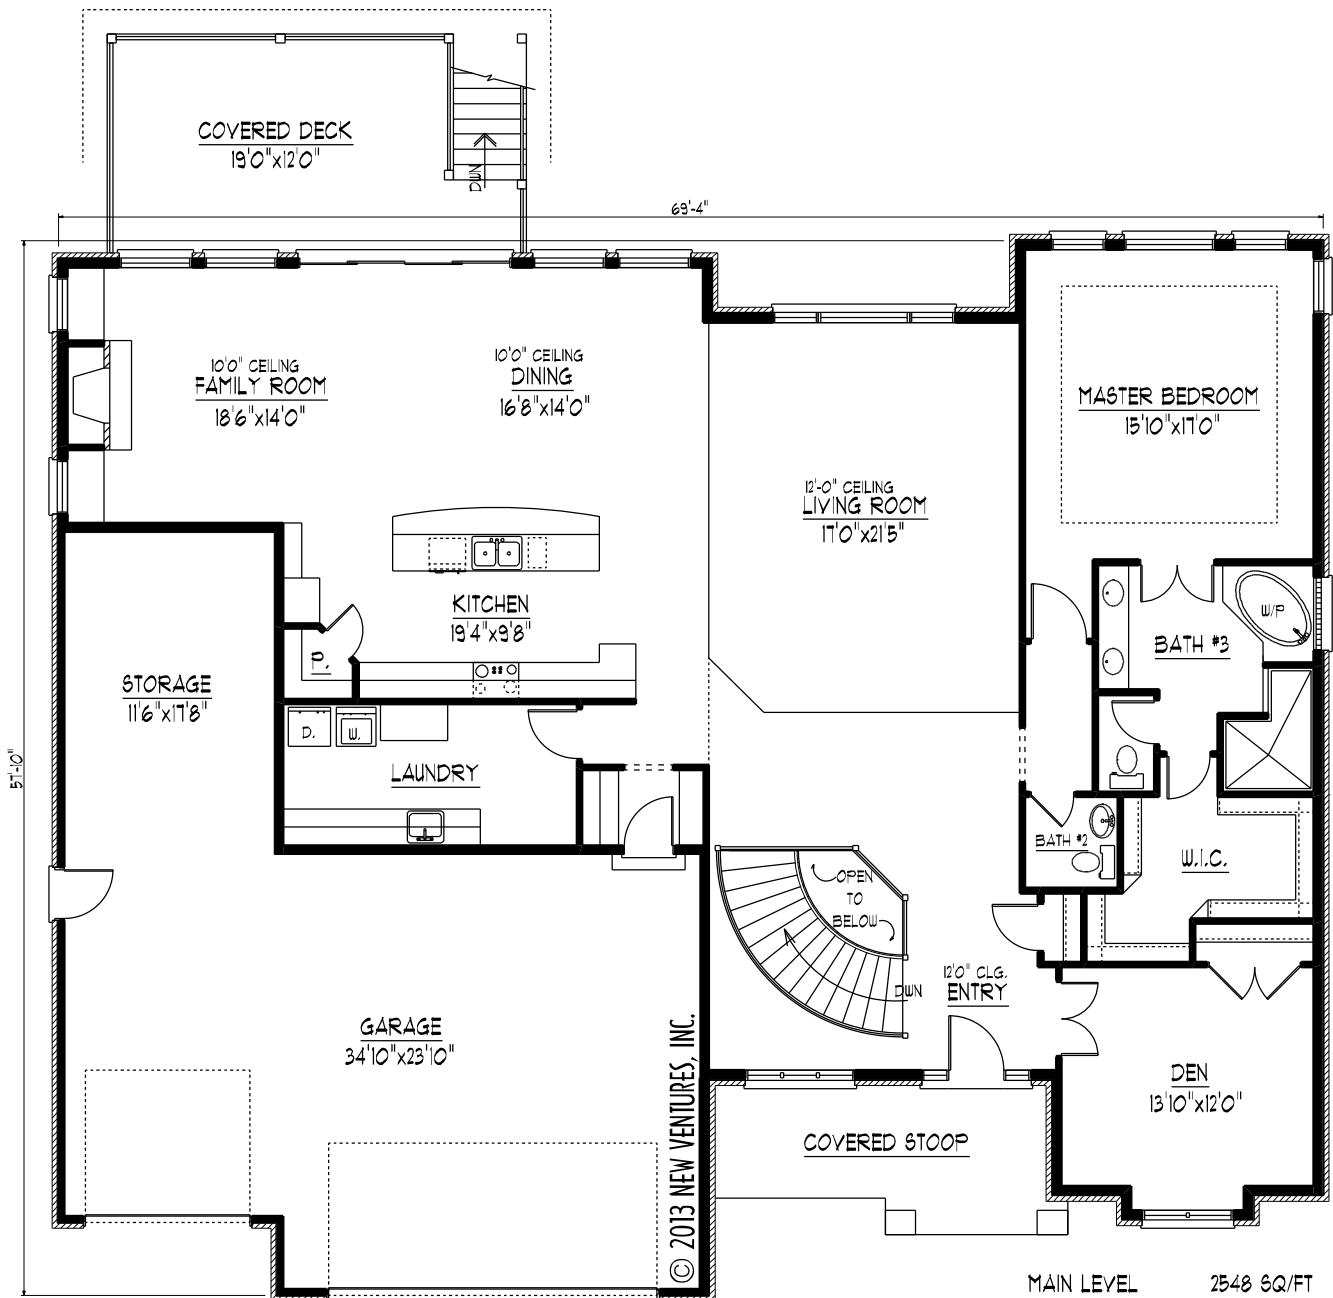

FRONT ELEVATION

NY21604

© 2013 NEW VENTURES, INC.

NY21604

MAIN LEVEL FLOOR PLAN

MAIN LEVEL 2548 SQ/FT

GARAGE 1017 SQ/FT