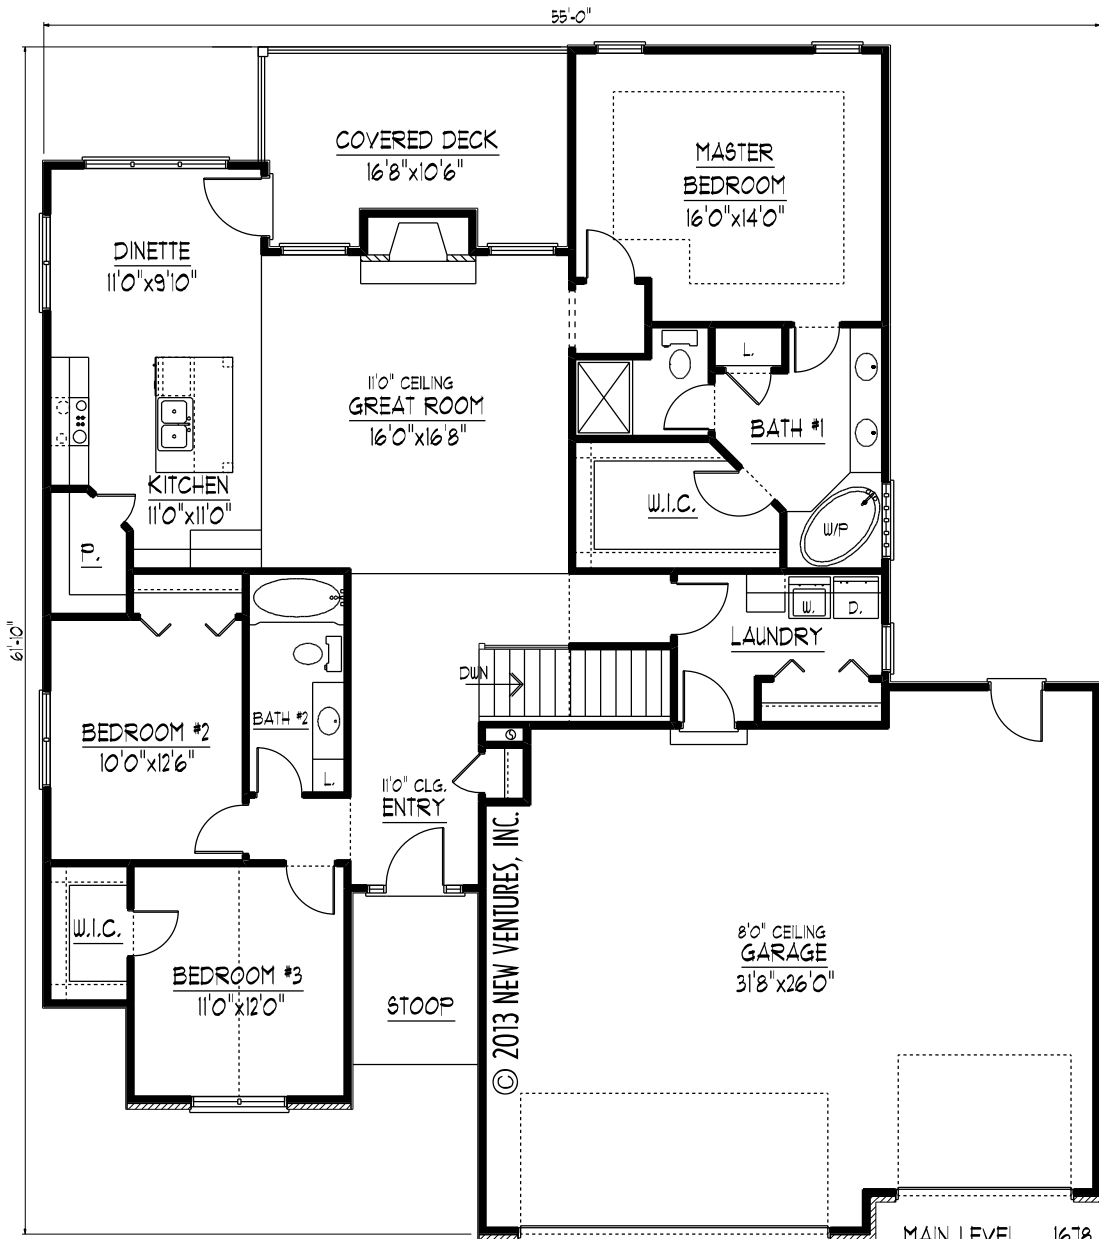

FRONT ELEVATION

NV20204

NV20204

MAIN LEVEL FLOOR PLAN

MAIN LEVEL 1678 SQ. FT.

GARAGE 852 SQ. FT.

© 2013 NEW VENTURES, INC.