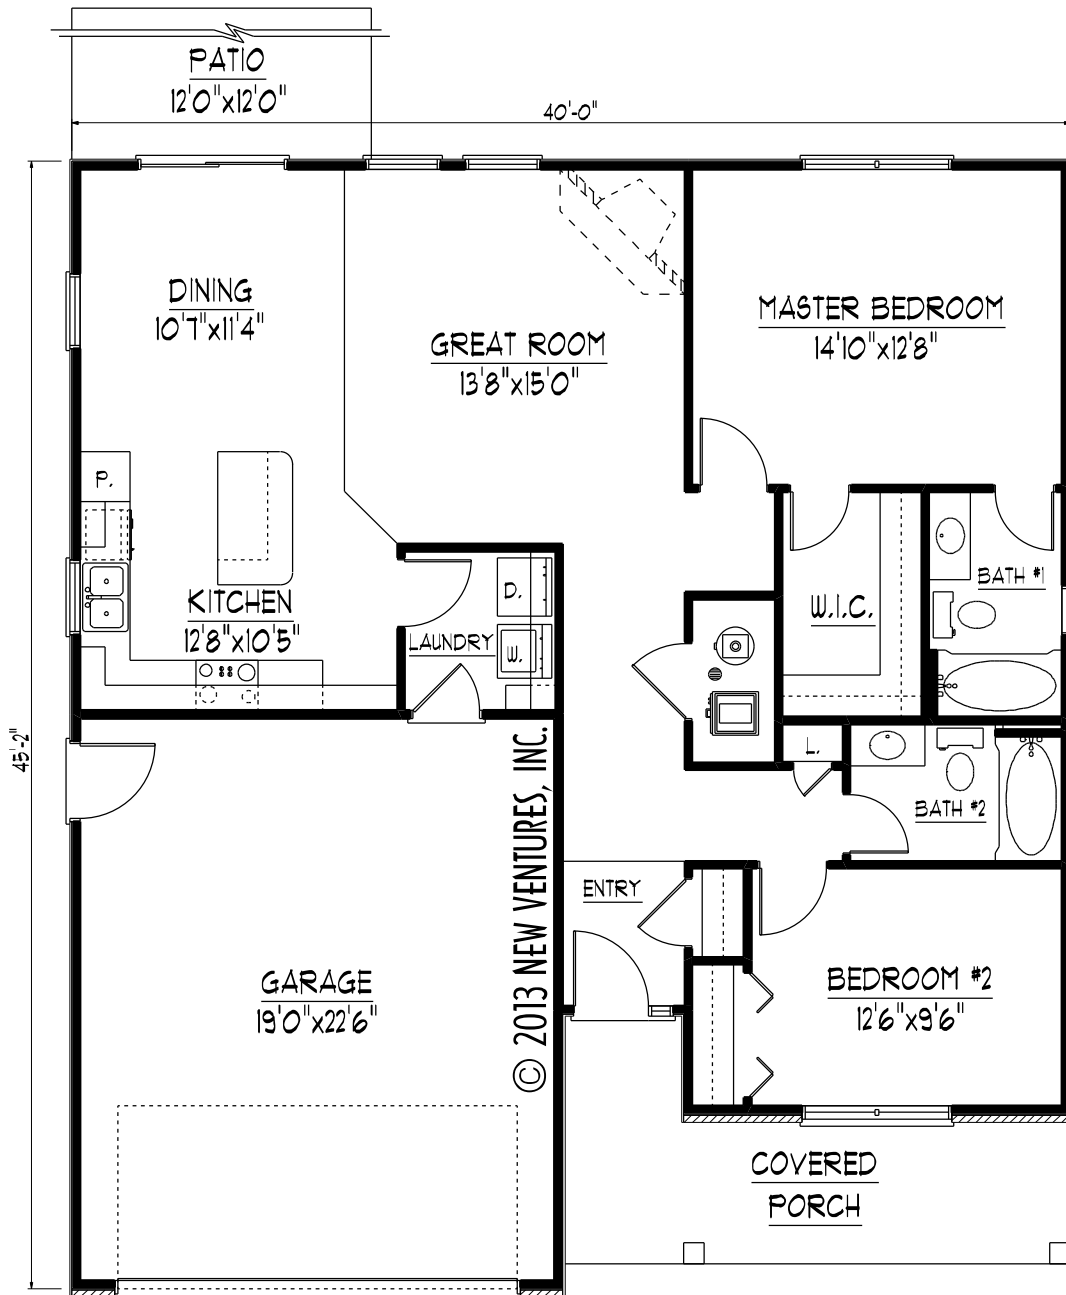

**FRONT ELEVATION**

NV19206

NV19206

MAIN LEVEL  
 GARAGE

1200 SQ. FT.  
 425 SQ. FT.

**MAIN LEVEL FLOOR PLAN**