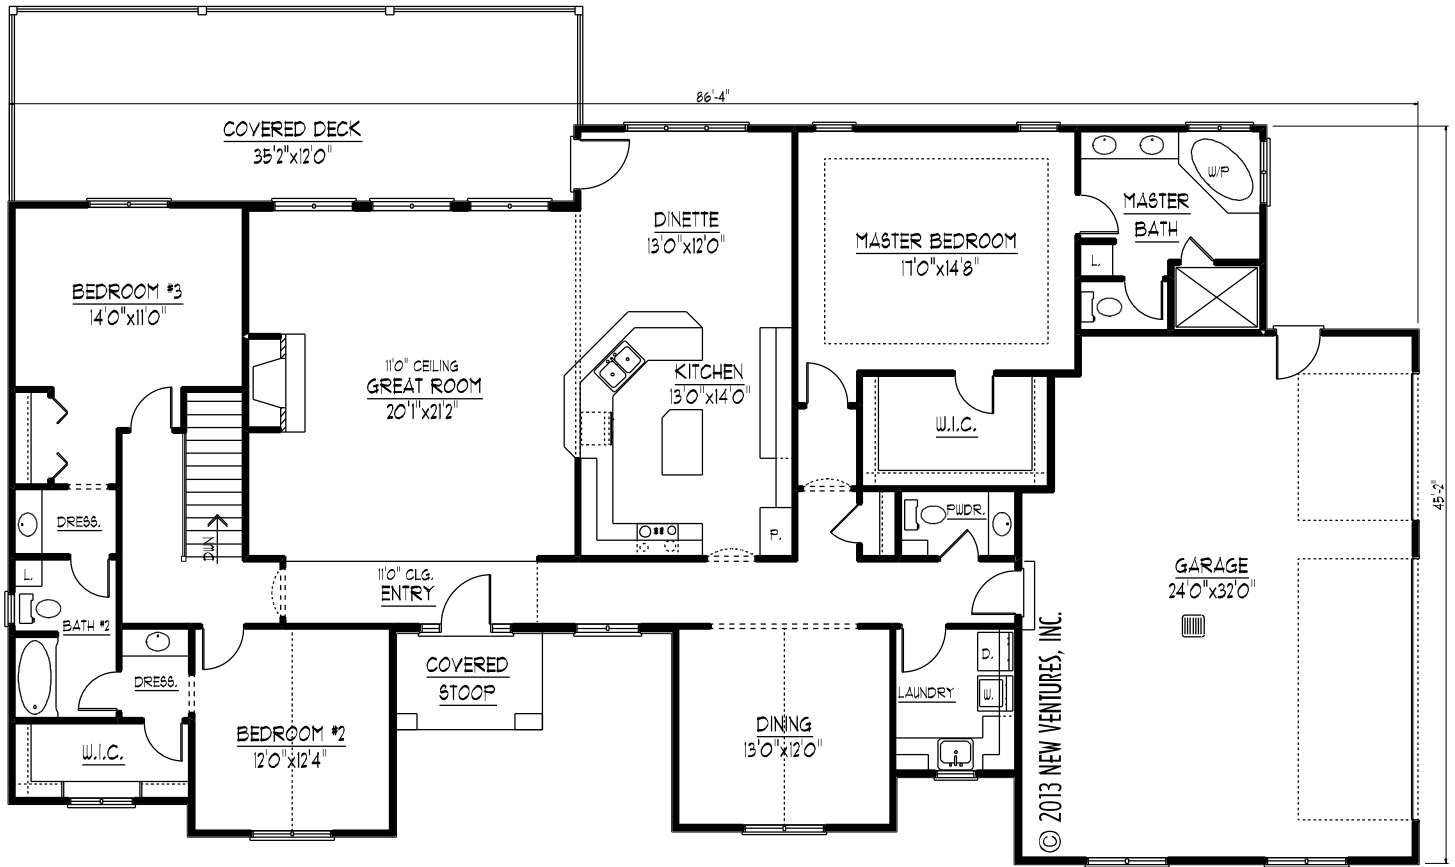

FRONT ELEVATION

NV18704

© 2013 NEW VENTURES, INC.

MAIN LEVEL 2484 SQ. FT.

GARAGE 183 SQ. FT.

MAIN LEVEL FLOOR PLAN

NV18704