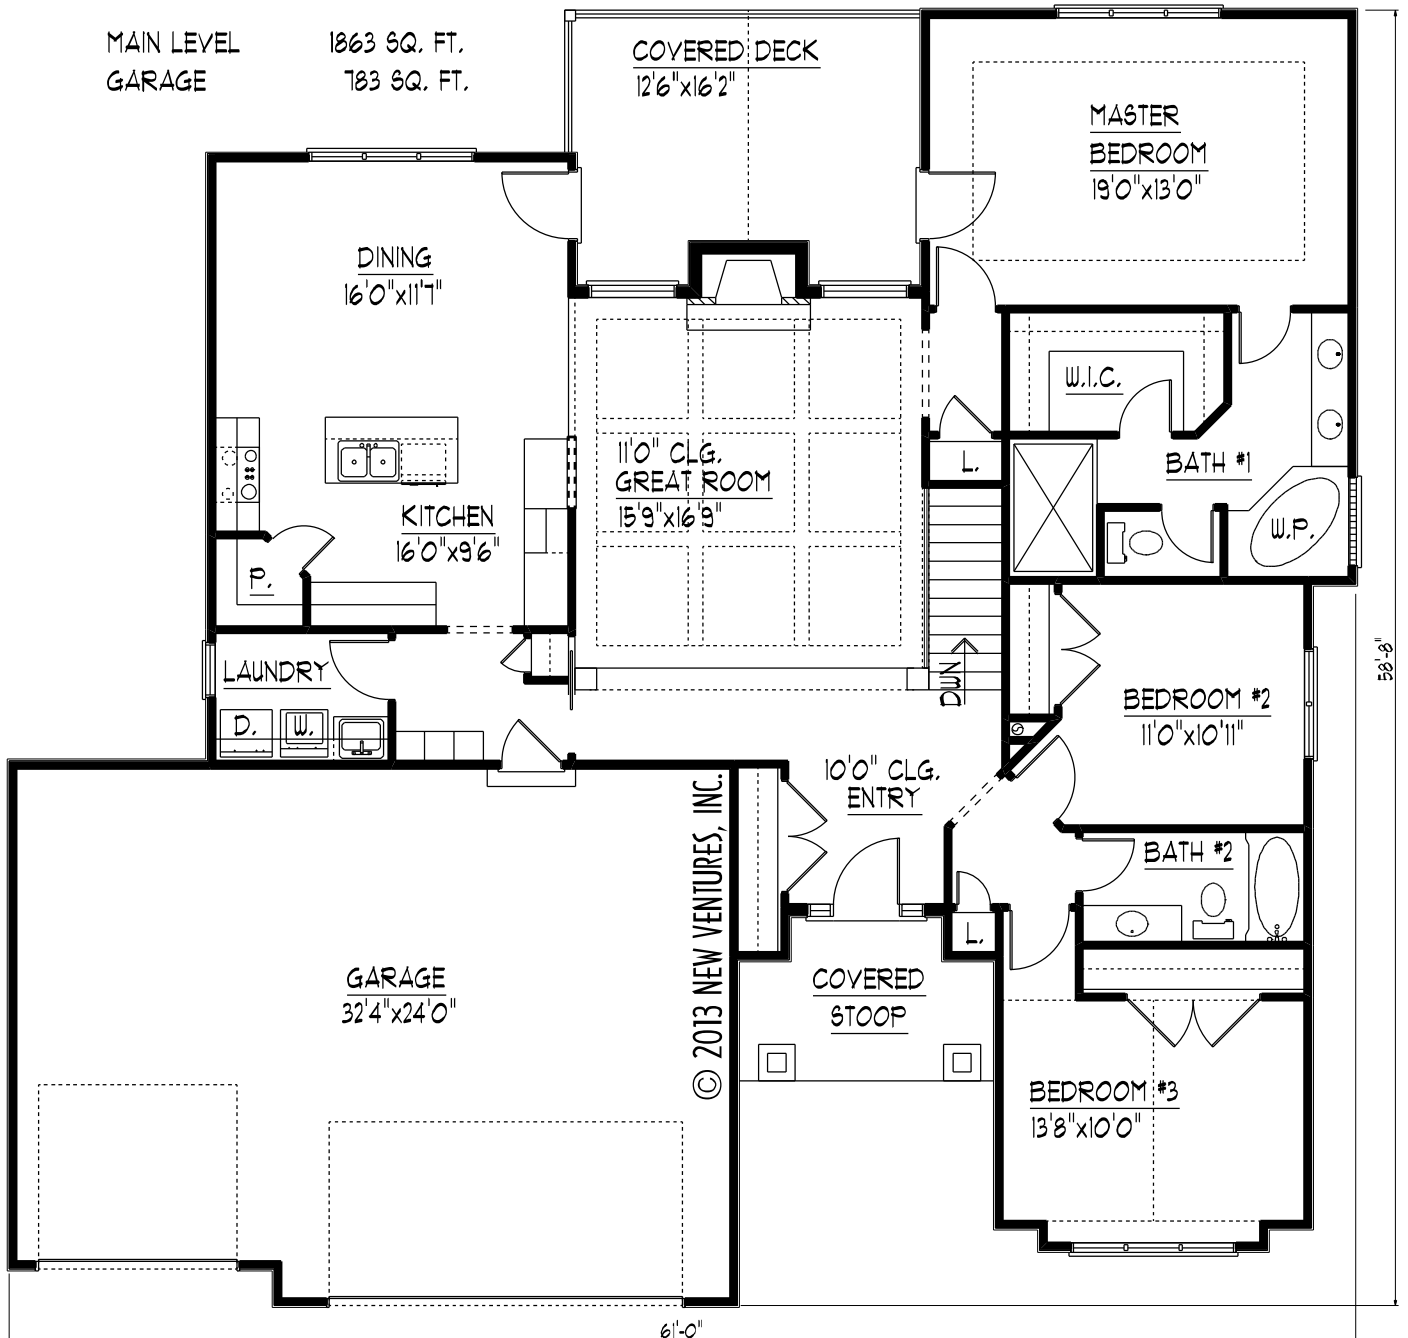

FRONT ELEVATION

NV18410

MAIN LEVEL
GARAGE 1863 SQ. FT.
783 SQ. FT.

MAIN LEVEL FLOOR PLAN

NV18410

© 2013 NEW VENTURES, INC.