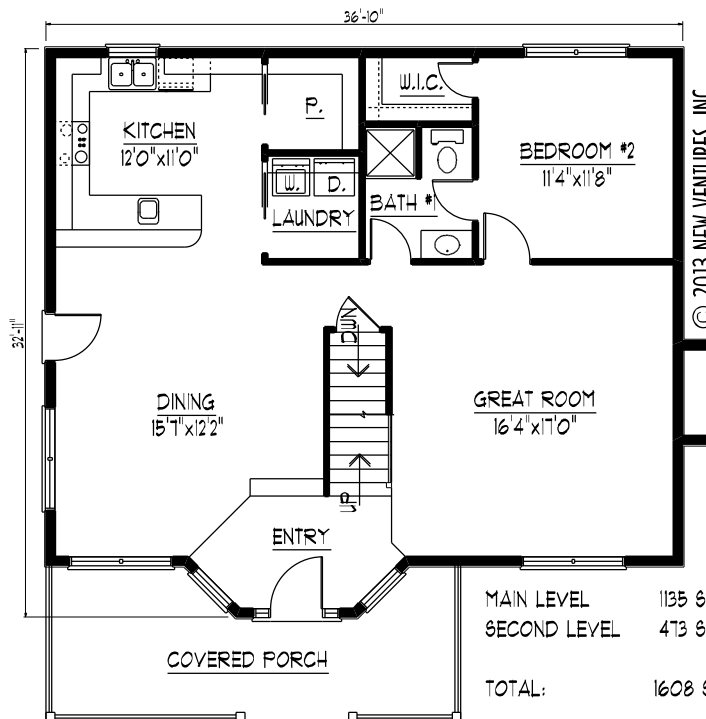

**FRONT ELEVATION**

NV18104

SECOND LEVEL 473 SQ. FT.

NV18104

**SECOND LEVEL FLOOR PLAN**

MAIN LEVEL 1135 SQ. FT.  
 SECOND LEVEL 473 SQ. FT.  
 TOTAL: 1608 SQ. FT.

© 2013 NEW VENTURES, INC.

**MAIN LEVEL FLOOR PLAN**

NV18104