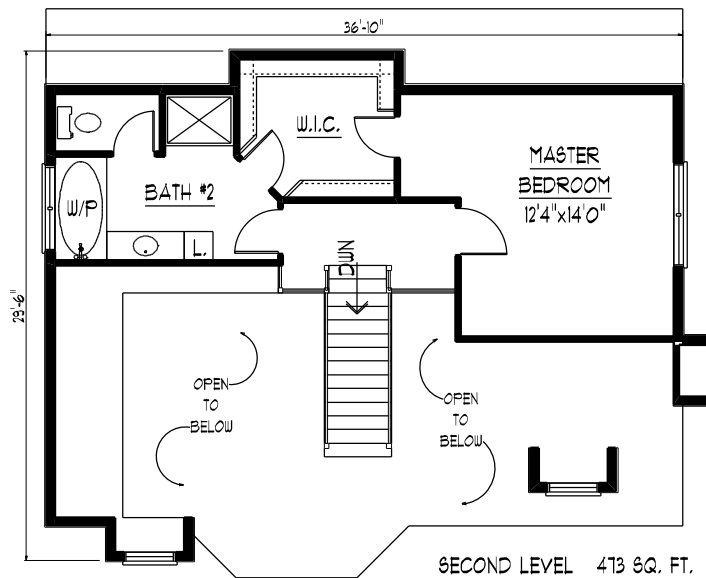

**FRONT ELEVATION**

NV18104

SECOND LEVEL 473 SQ. FT.

NV18104

**SECOND LEVEL FLOOR PLAN**

MAIN LEVEL 1135 SQ. FT.  
 SECOND LEVEL 473 SQ. FT.  
 TOTAL: 1608 SQ. FT.

© 2013 NEW VENTURES, INC.

**MAIN LEVEL FLOOR PLAN**

NV18104