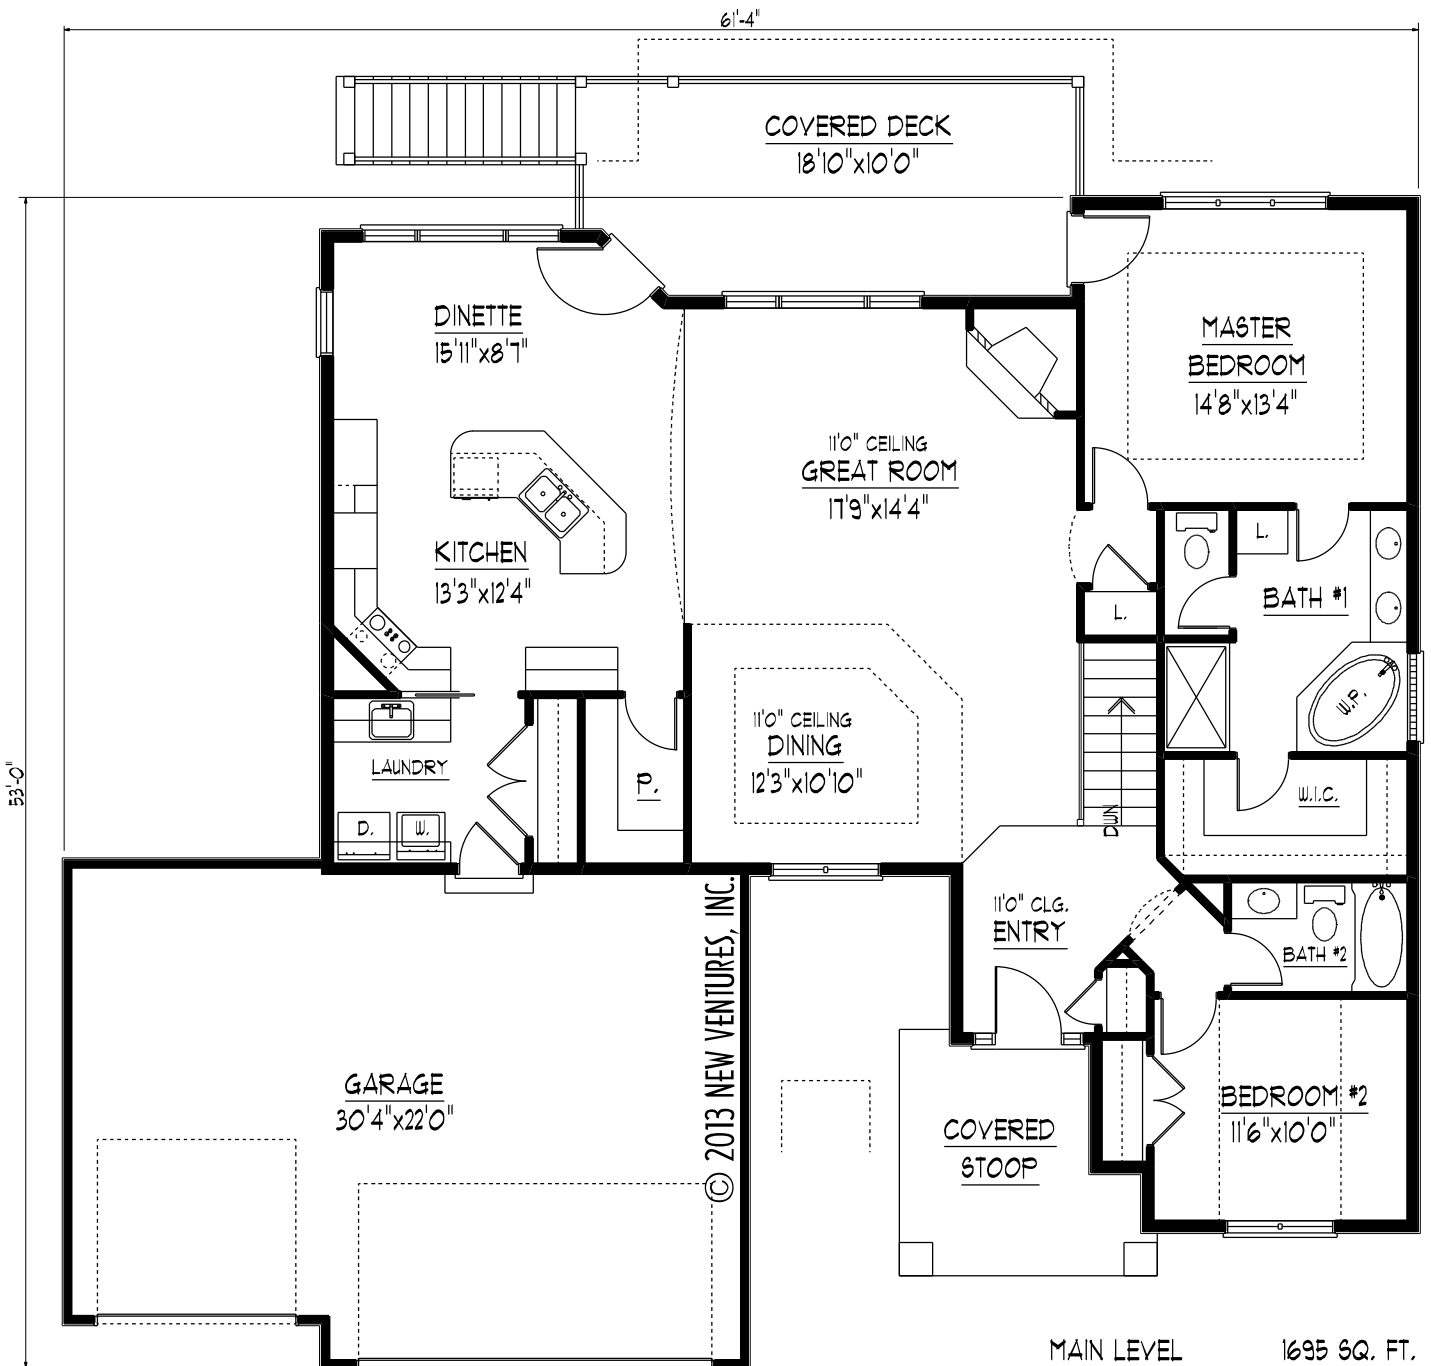

FRONT ELEVATION

NV17907

MAIN LEVEL 1695 SQ. FT.

MAIN LEVEL FLOOR PLAN

NV17907