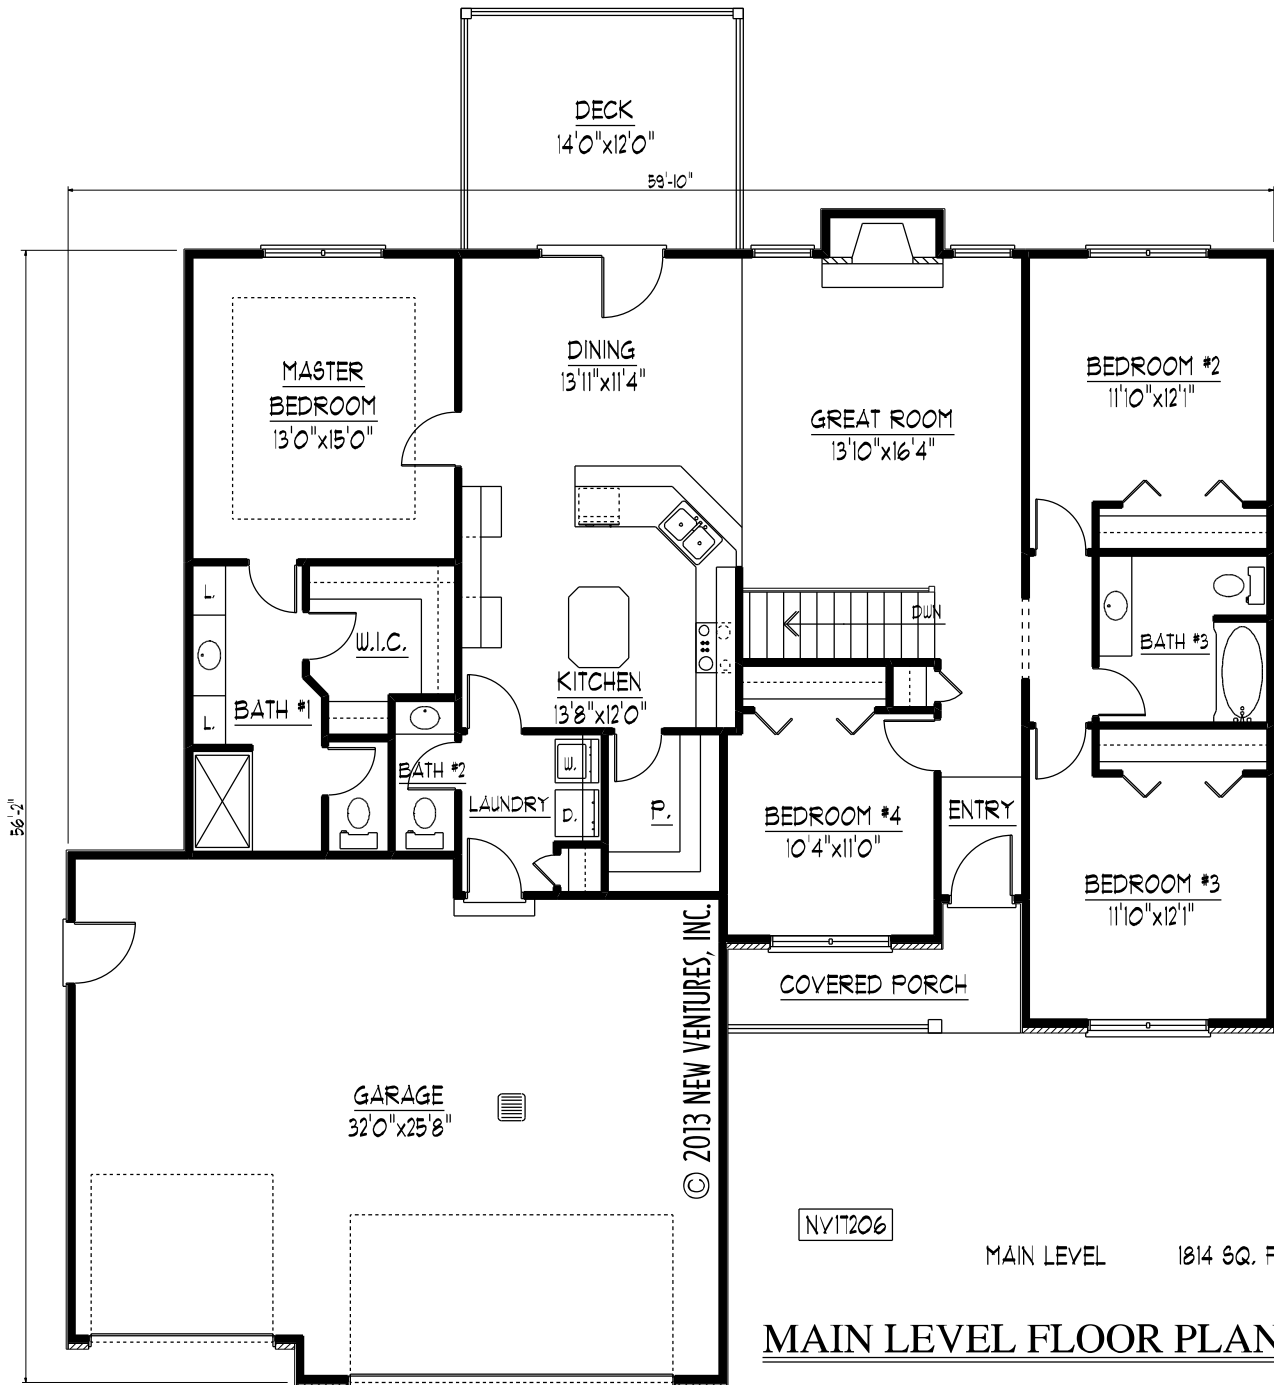

FRONT ELEVATION

NV17206

© 2013 NEW VENTURES, INC.

NV17206

MAIN LEVEL 1814 SQ. FT.

MAIN LEVEL FLOOR PLAN