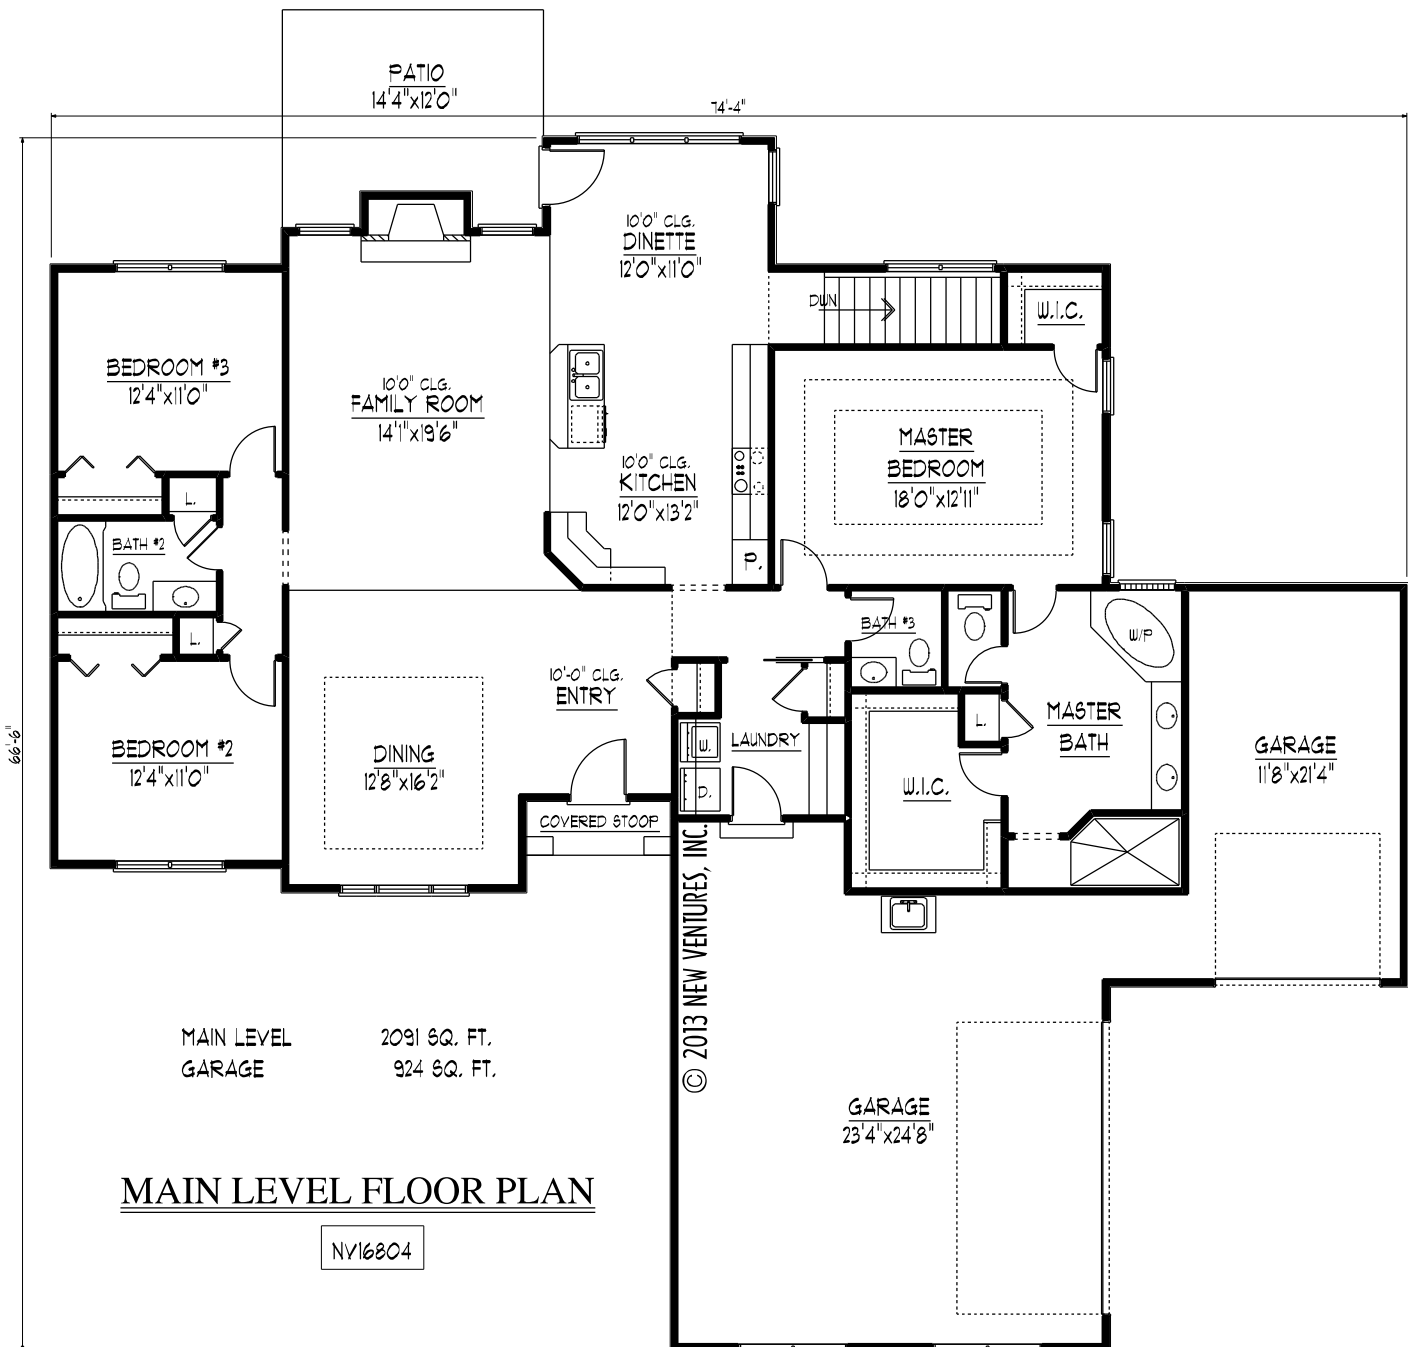

FRONT ELEVATION

NV16804

MAIN LEVEL 2091 SQ. FT.
 GARAGE 924 SQ. FT.

MAIN LEVEL FLOOR PLAN

NV16804