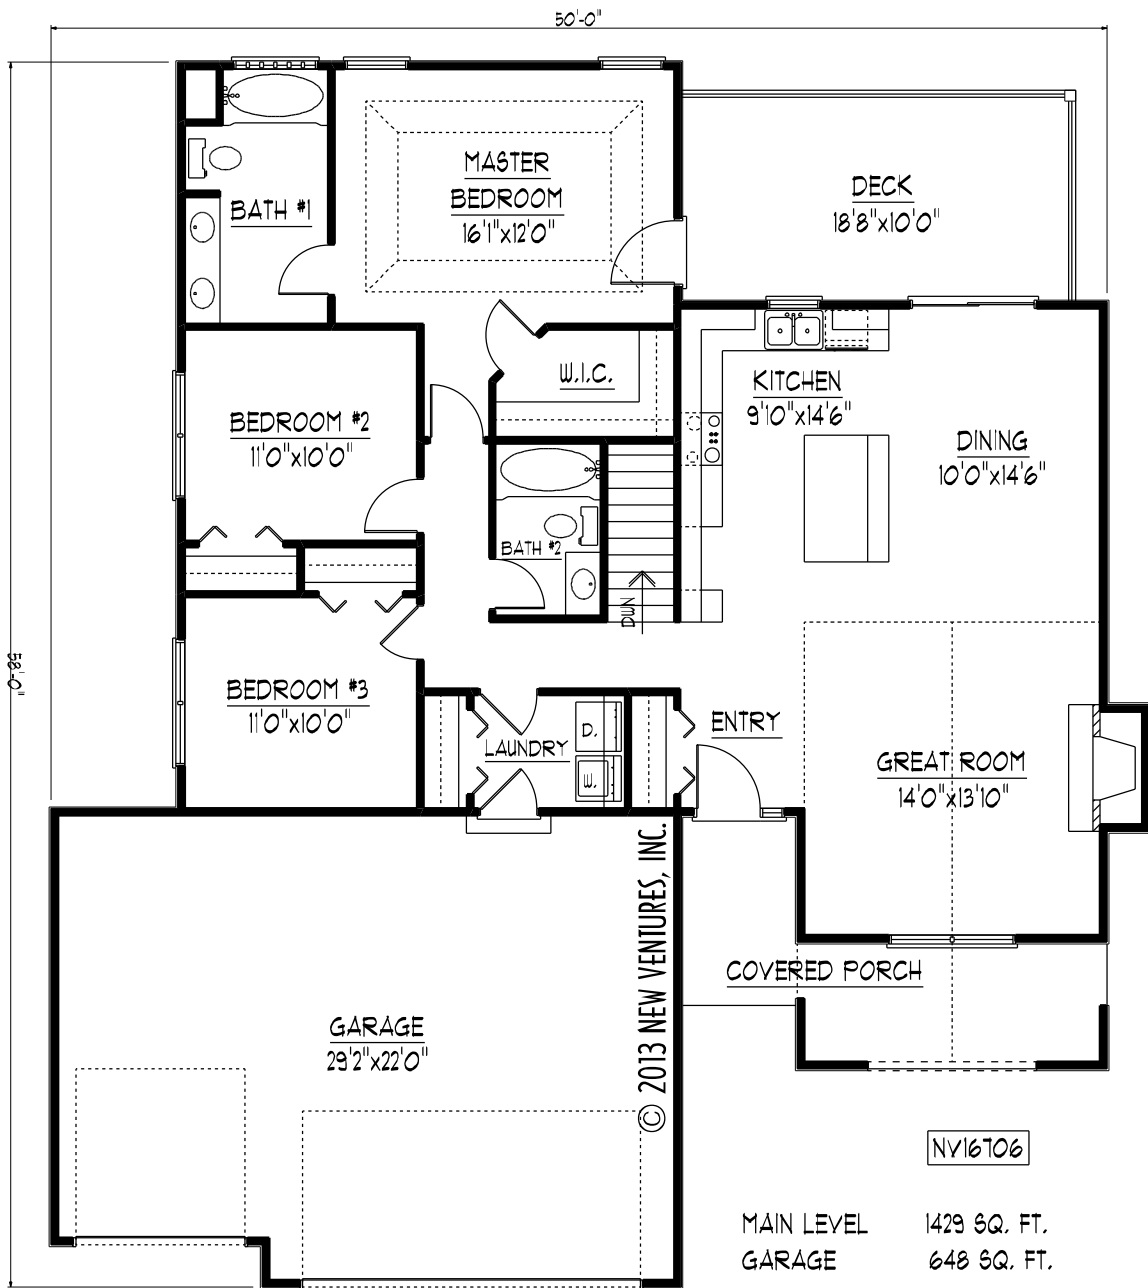

**FRONT ELEVATION**

NV16706

NV16706

MAIN LEVEL 1429 SQ. FT.  
GARAGE 648 SQ. FT.

**MAIN LEVEL FLOOR PLAN**