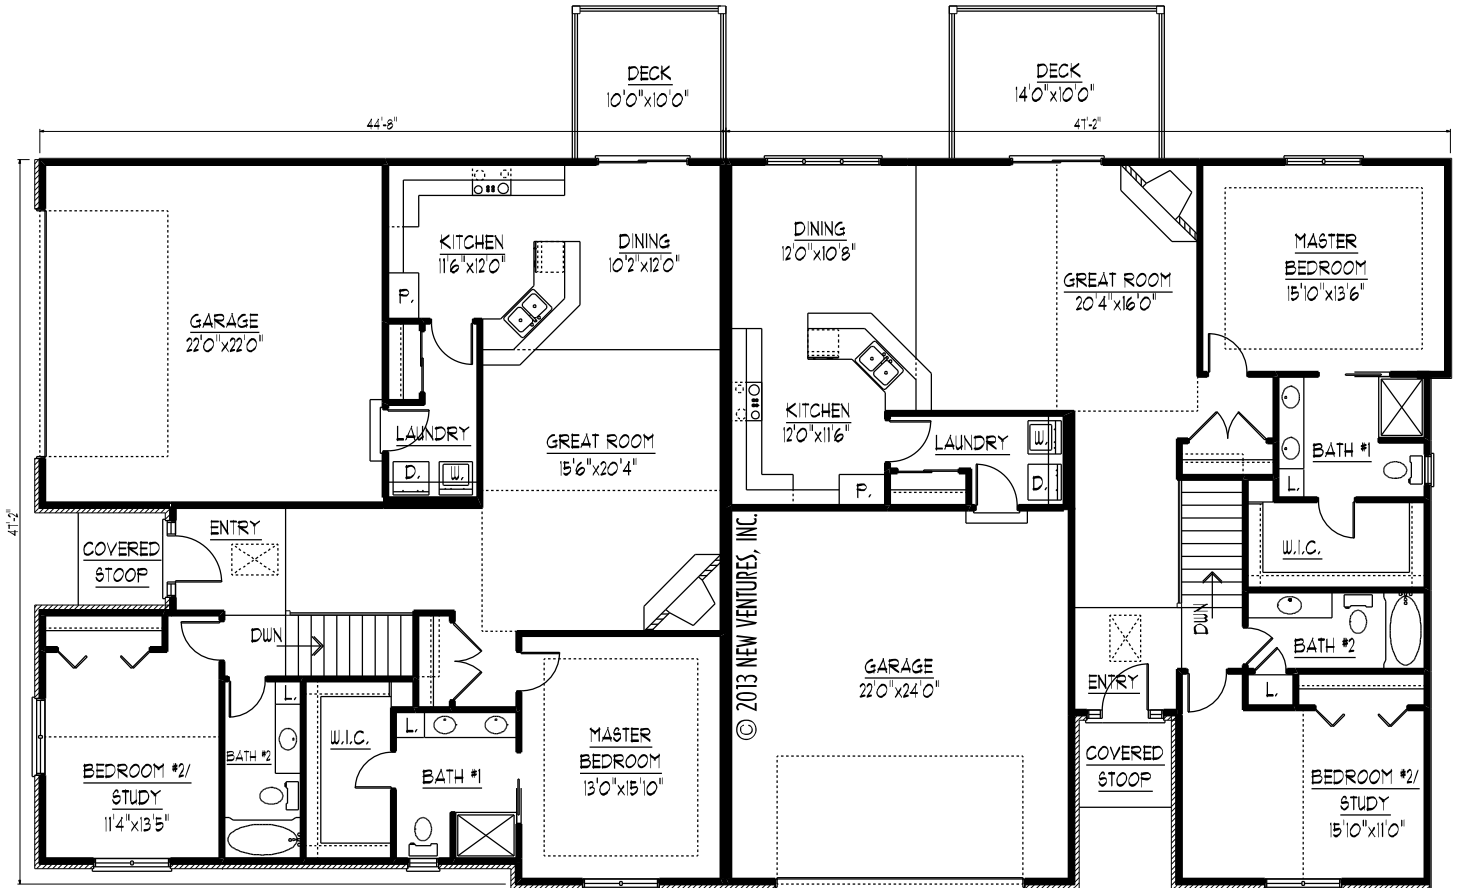

FRONT ELEVATION

NV15905

MAIN LEVEL FLOOR PLAN

MAIN LEVEL 1505 SQ. FT.
GARAGE 506 SQ. FT.

NV15905

MAIN LEVEL 1561 SQ. FT.
GARAGE 553 SQ. FT.