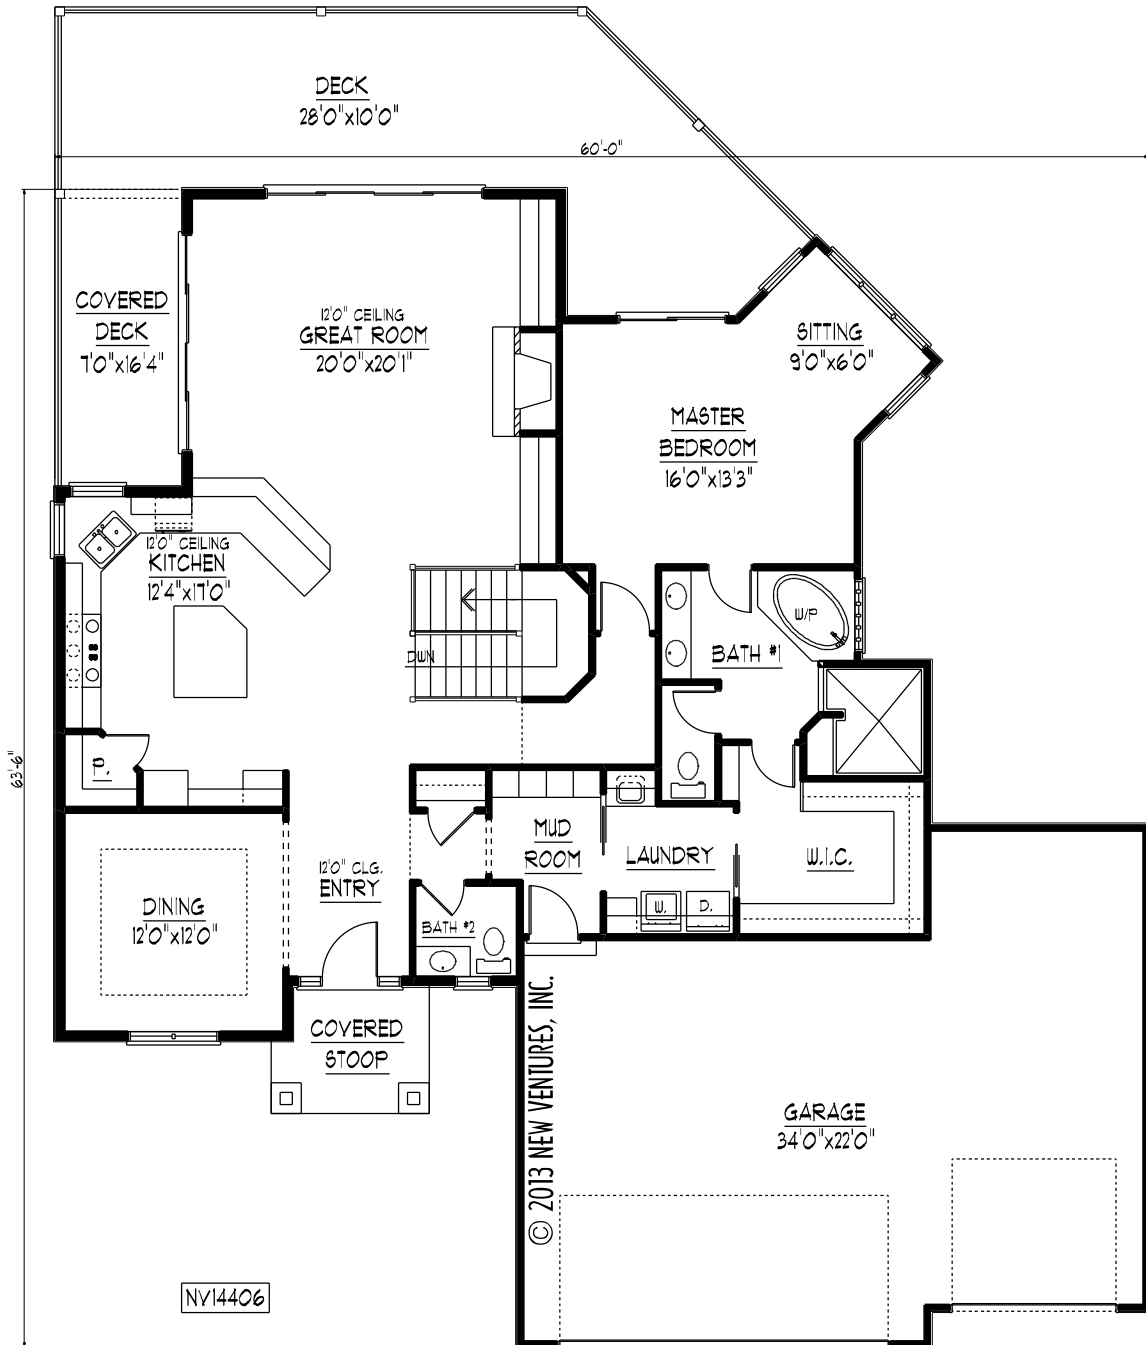

FRONT ELEVATION

NV14406

NV14406

© 2013 NEW VENTURES, INC.

MAIN LEVEL 1790 SQ. FT.

GARAGE 825 SQ. FT.

MAIN LEVEL FLOOR PLAN