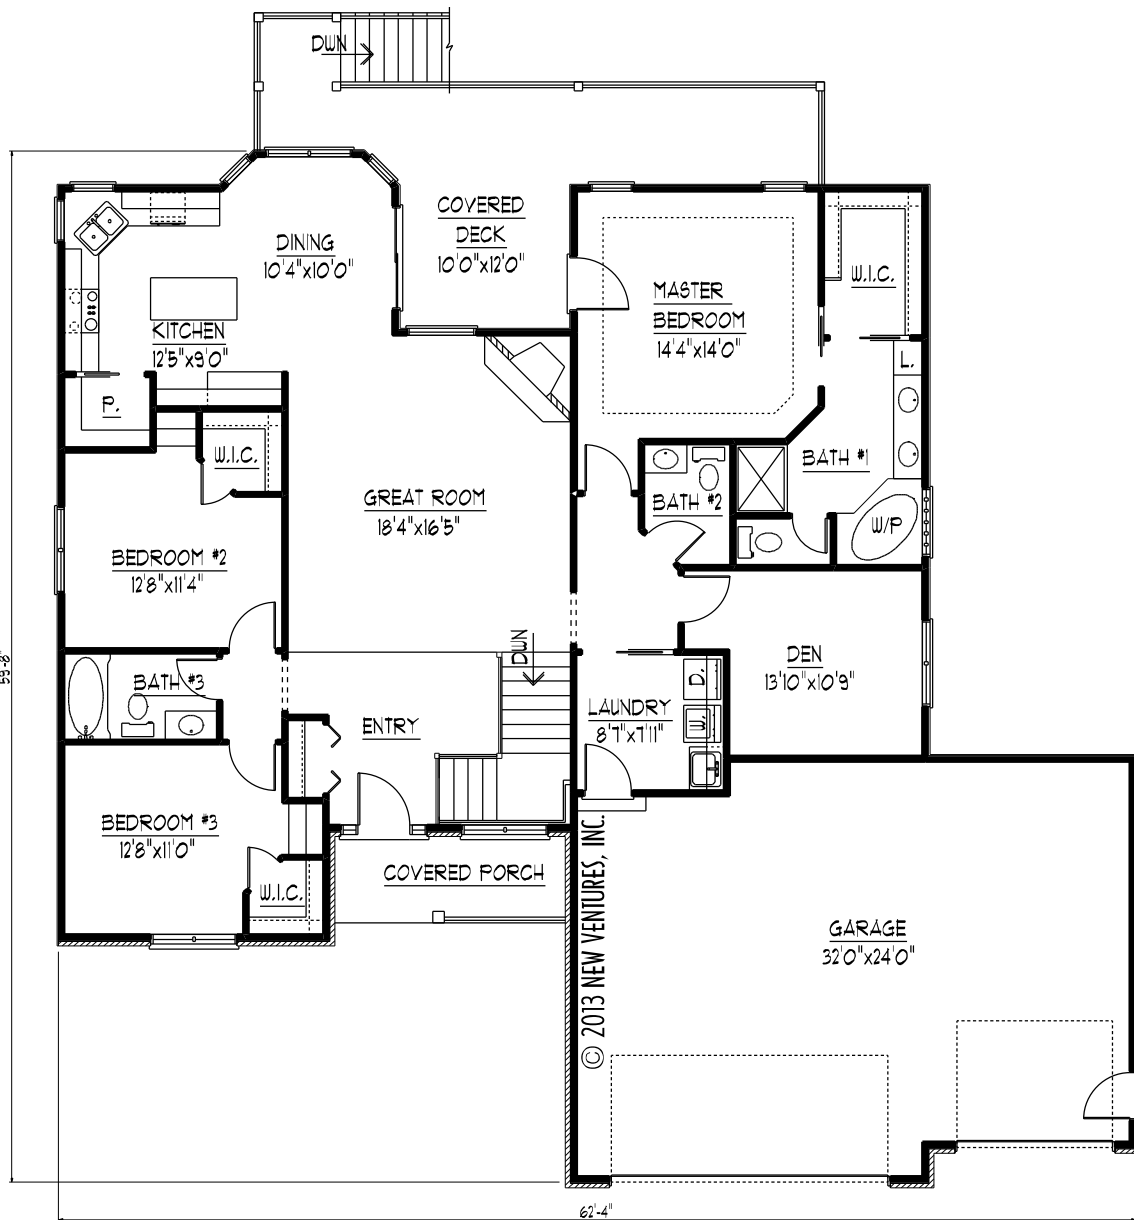

FRONT ELEVATION

NV13903

MAIN LEVEL FLOOR PLAN

NV13903

MAIN LEVEL 1840 SQ. FT.  
GARAGE 764 SQ. FT.

© 2013 NEW VENTURES, INC.