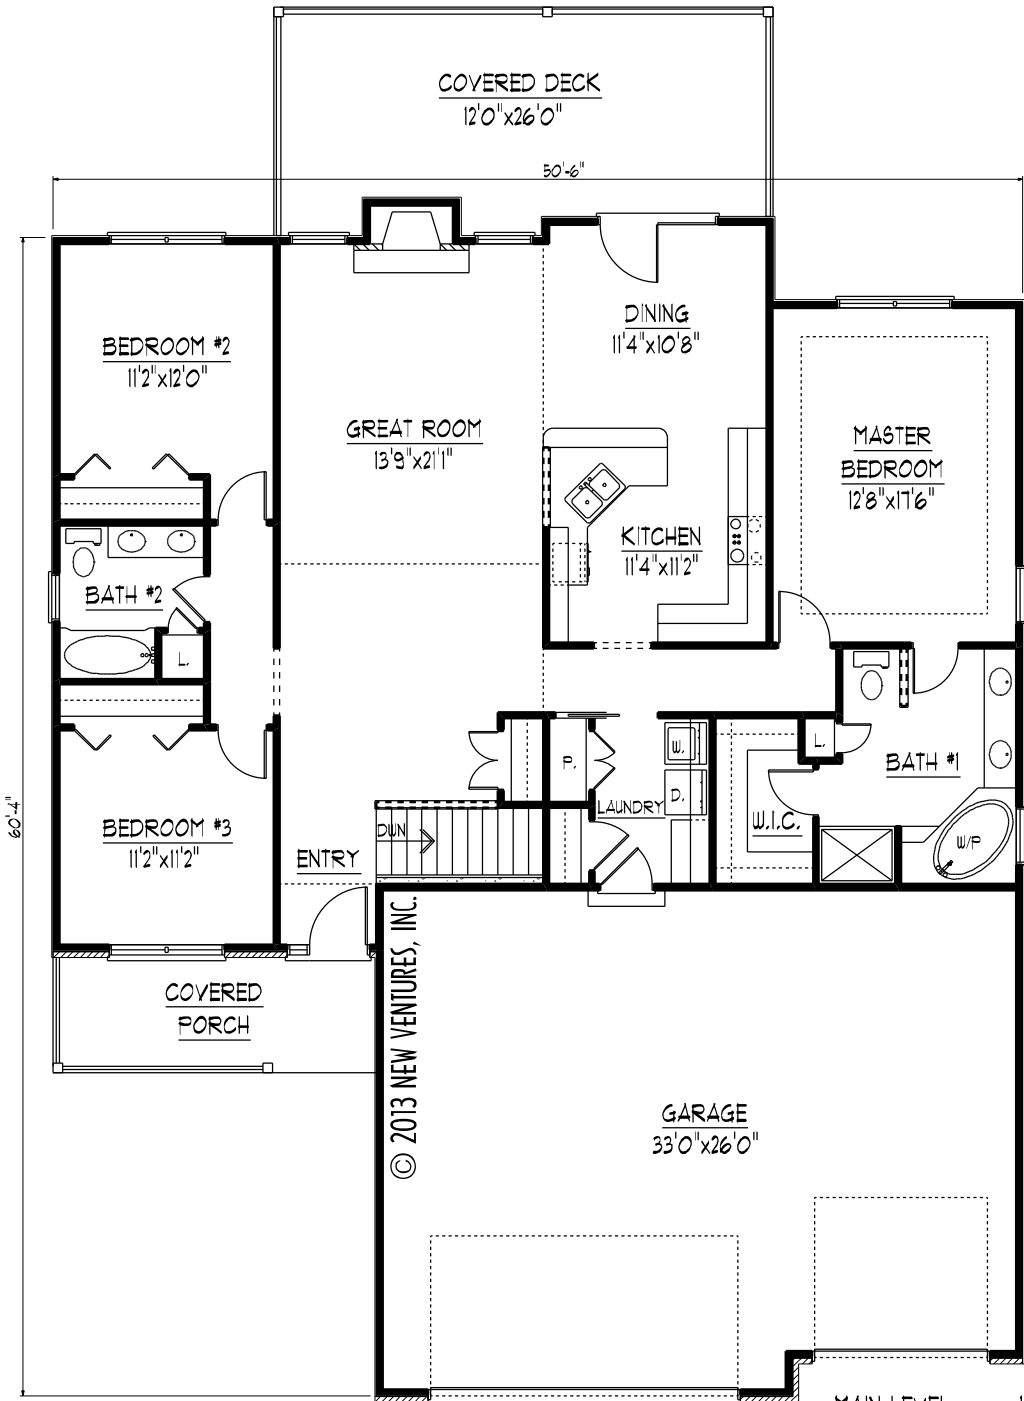

FRONT ELEVATION

NV13805

© 2013 NEW VENTURES, INC.

MAIN LEVEL 1740 SQ. FT.
GARAGE 863 SQ. FT.

NV13805

MAIN LEVEL FLOOR PLAN