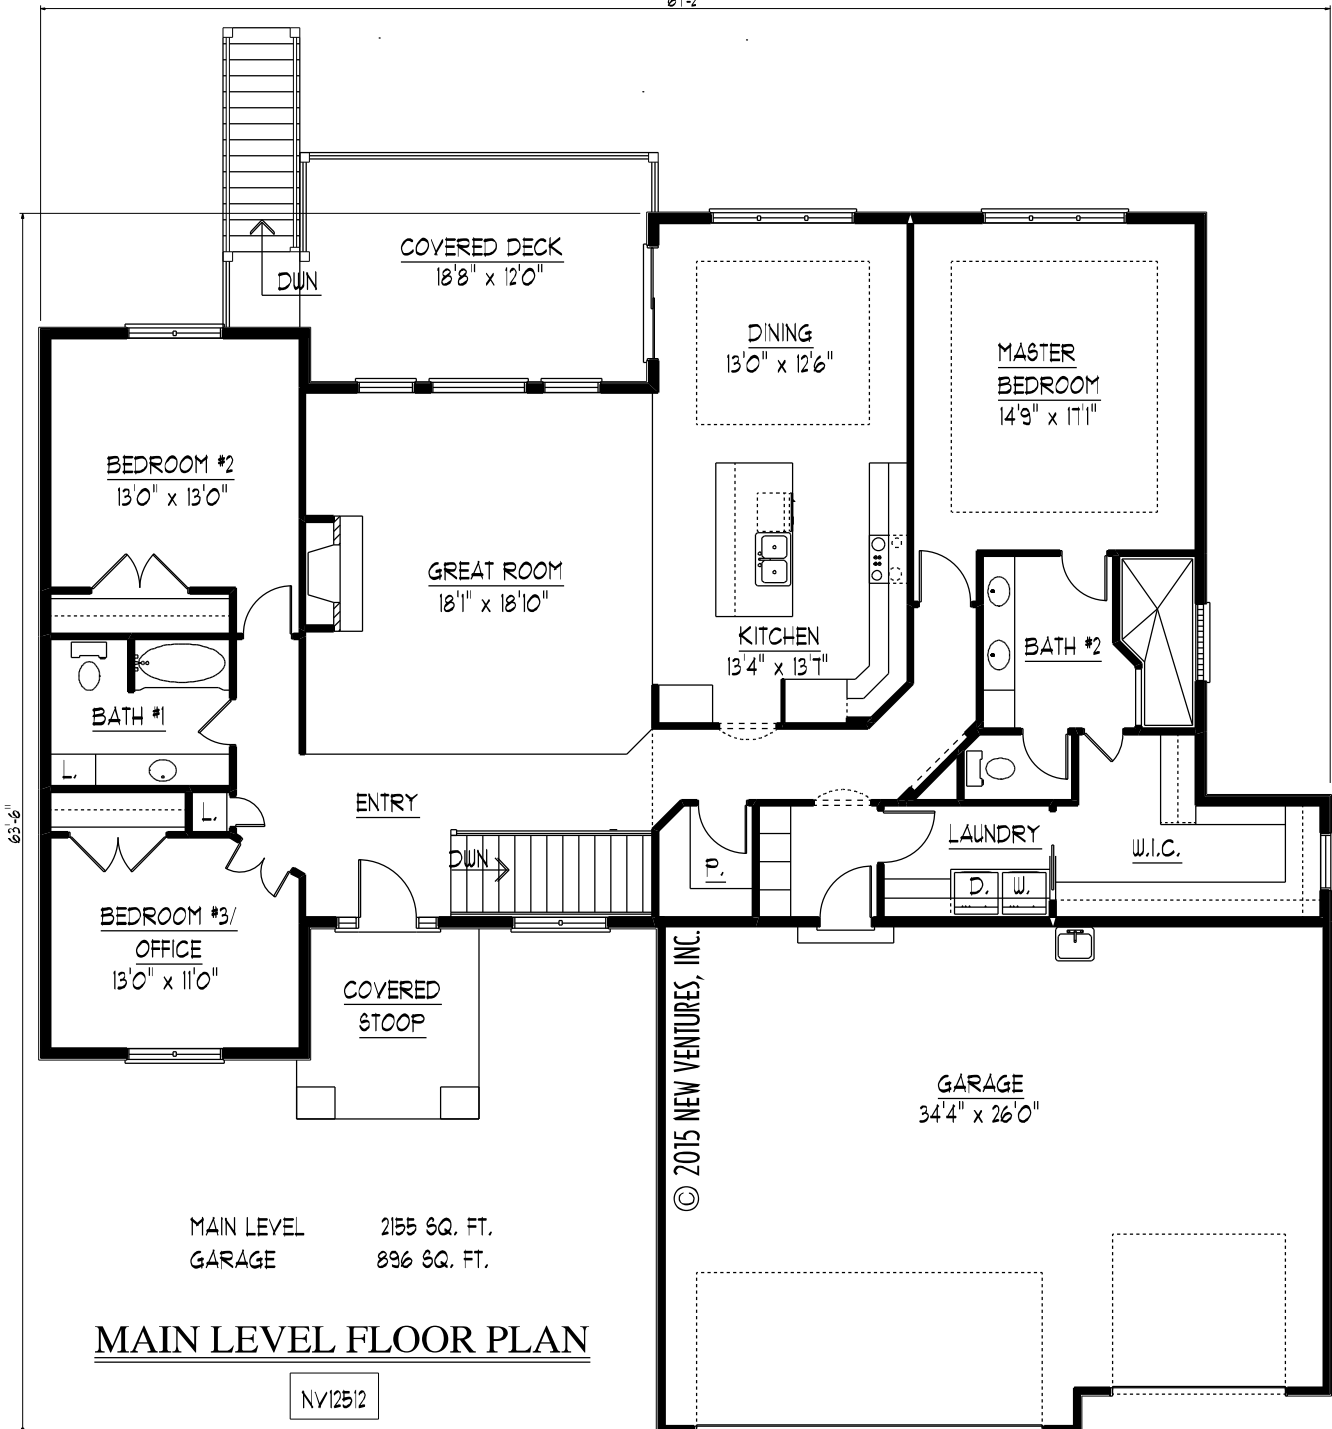

FRONT ELEVATION

NV12512

61'-2"

MAIN LEVEL FLOOR PLAN