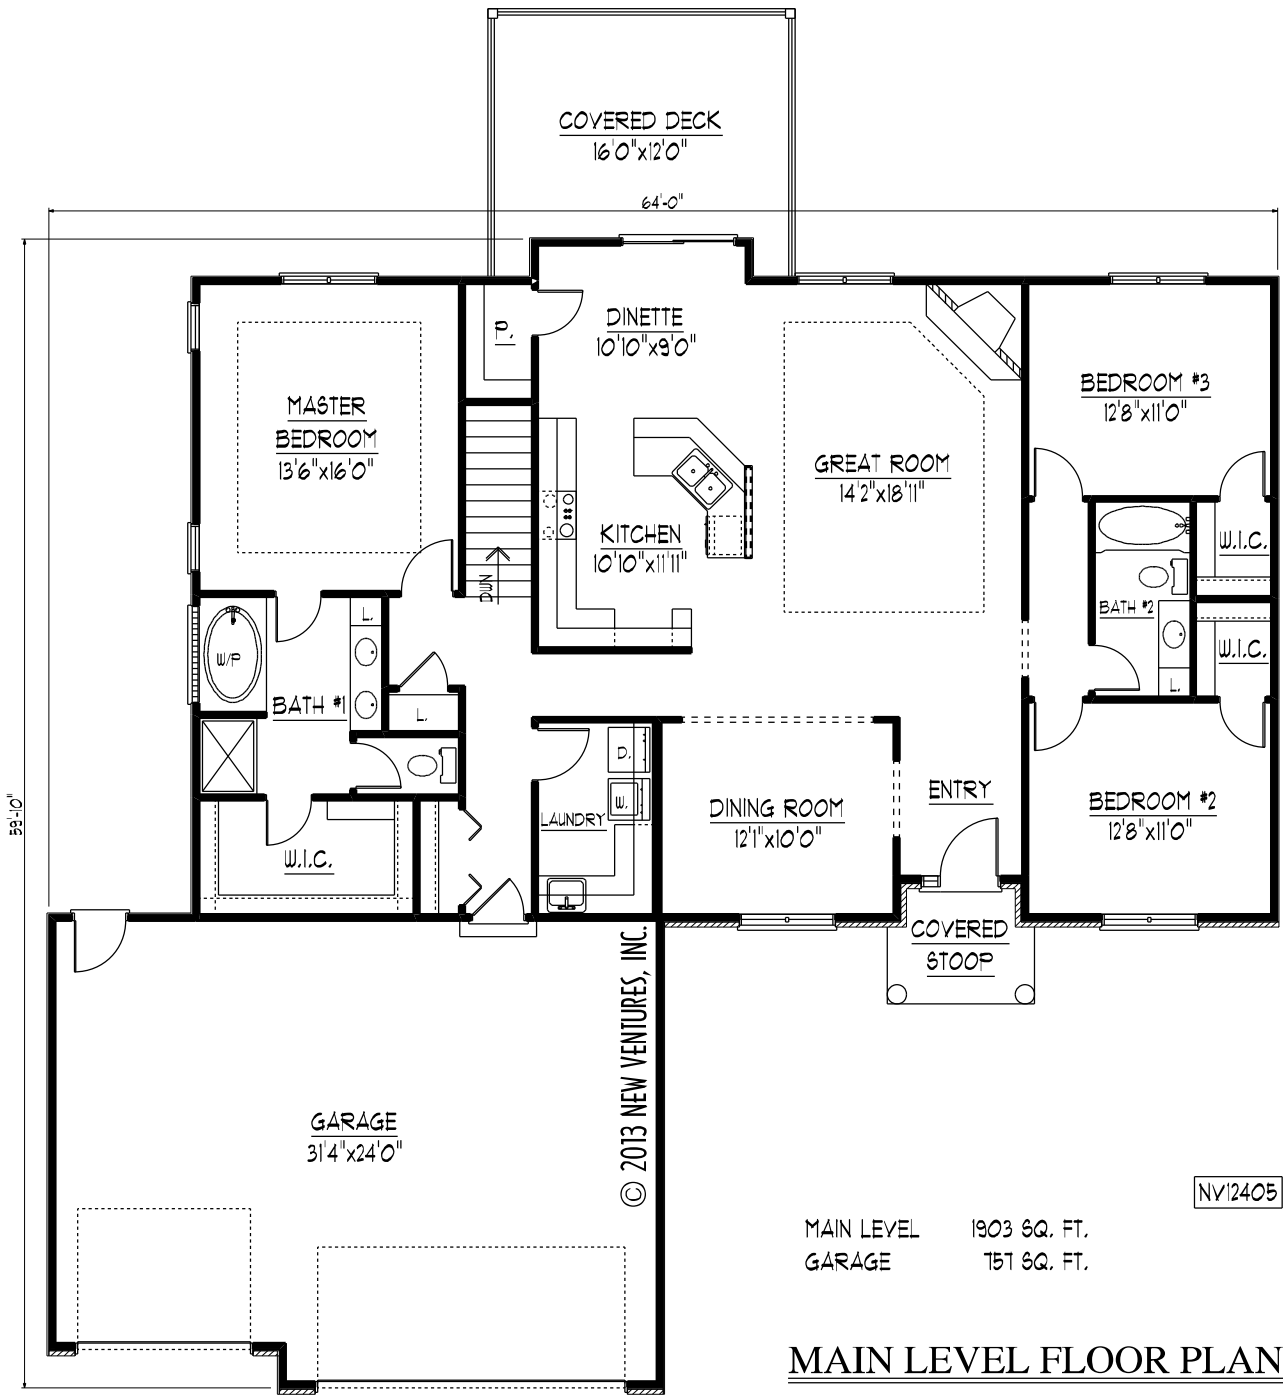

FRONT ELEVATION

NV12405

© 2013 NEW VENTURES, INC.

NV12405

MAIN LEVEL 1903 SQ. FT.
GARAGE 751 SQ. FT.

MAIN LEVEL FLOOR PLAN