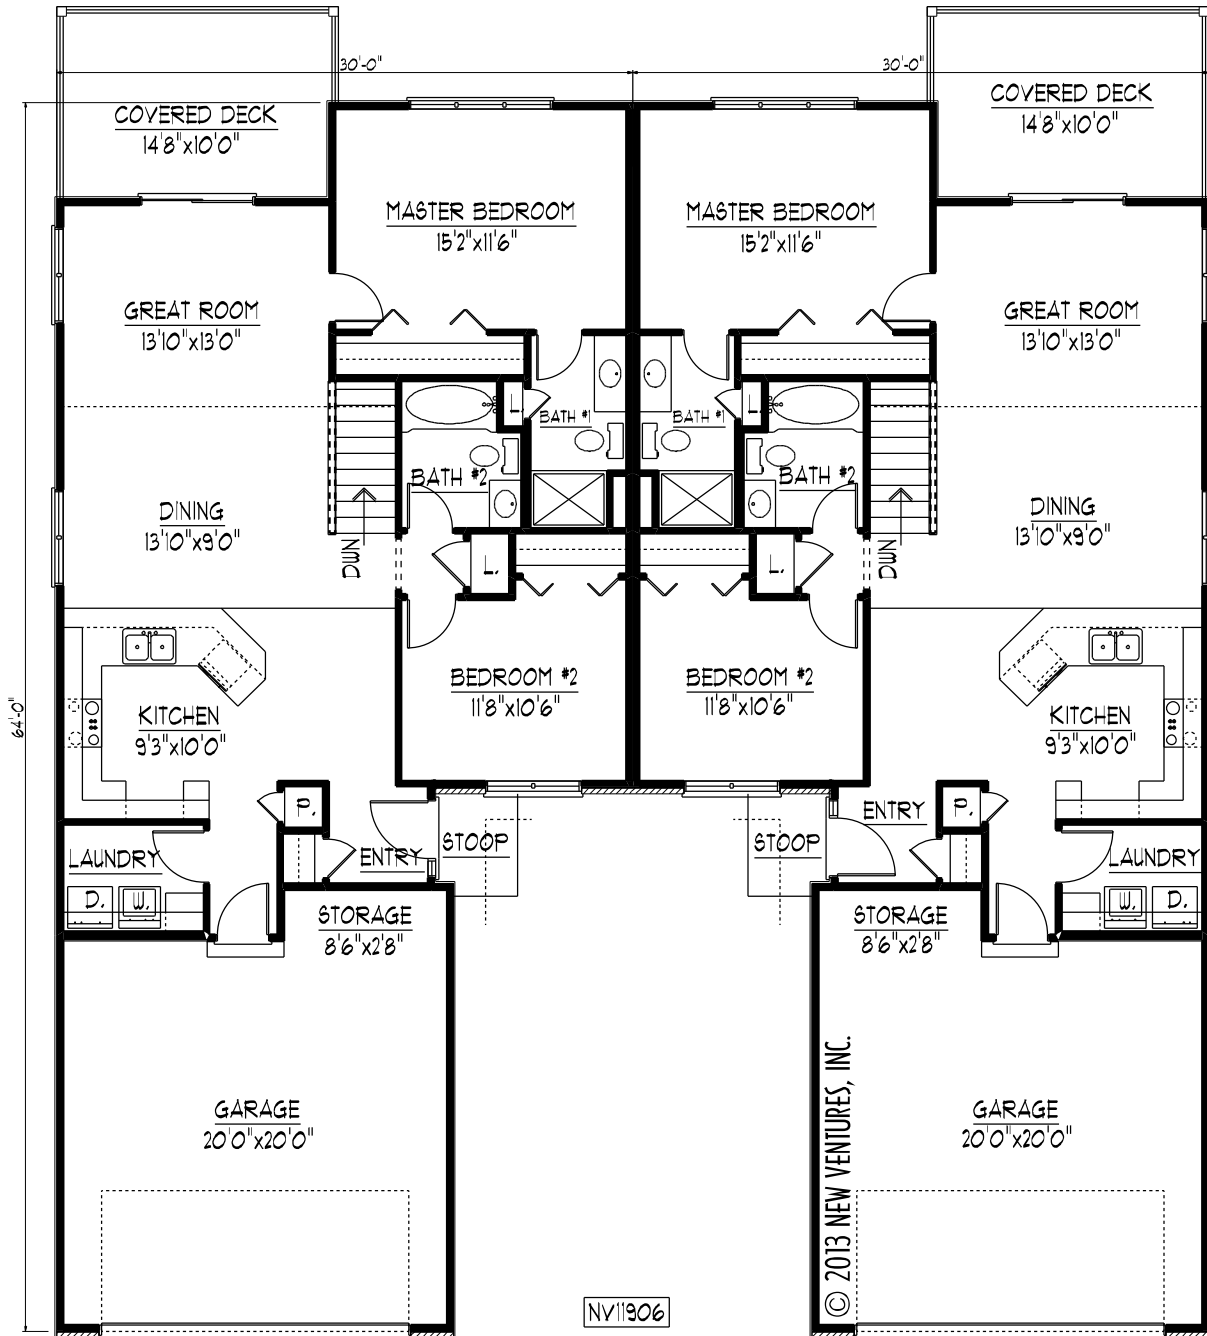

**FRONT ELEVATION**

NV11906

MAIN LEVEL 1129 SQ. FT.  
GARAGE 429 SQ. FT.

**MAIN LEVEL FLOOR PLAN**

MAIN LEVEL 1129 SQ. FT.  
GARAGE 429 SQ. FT.