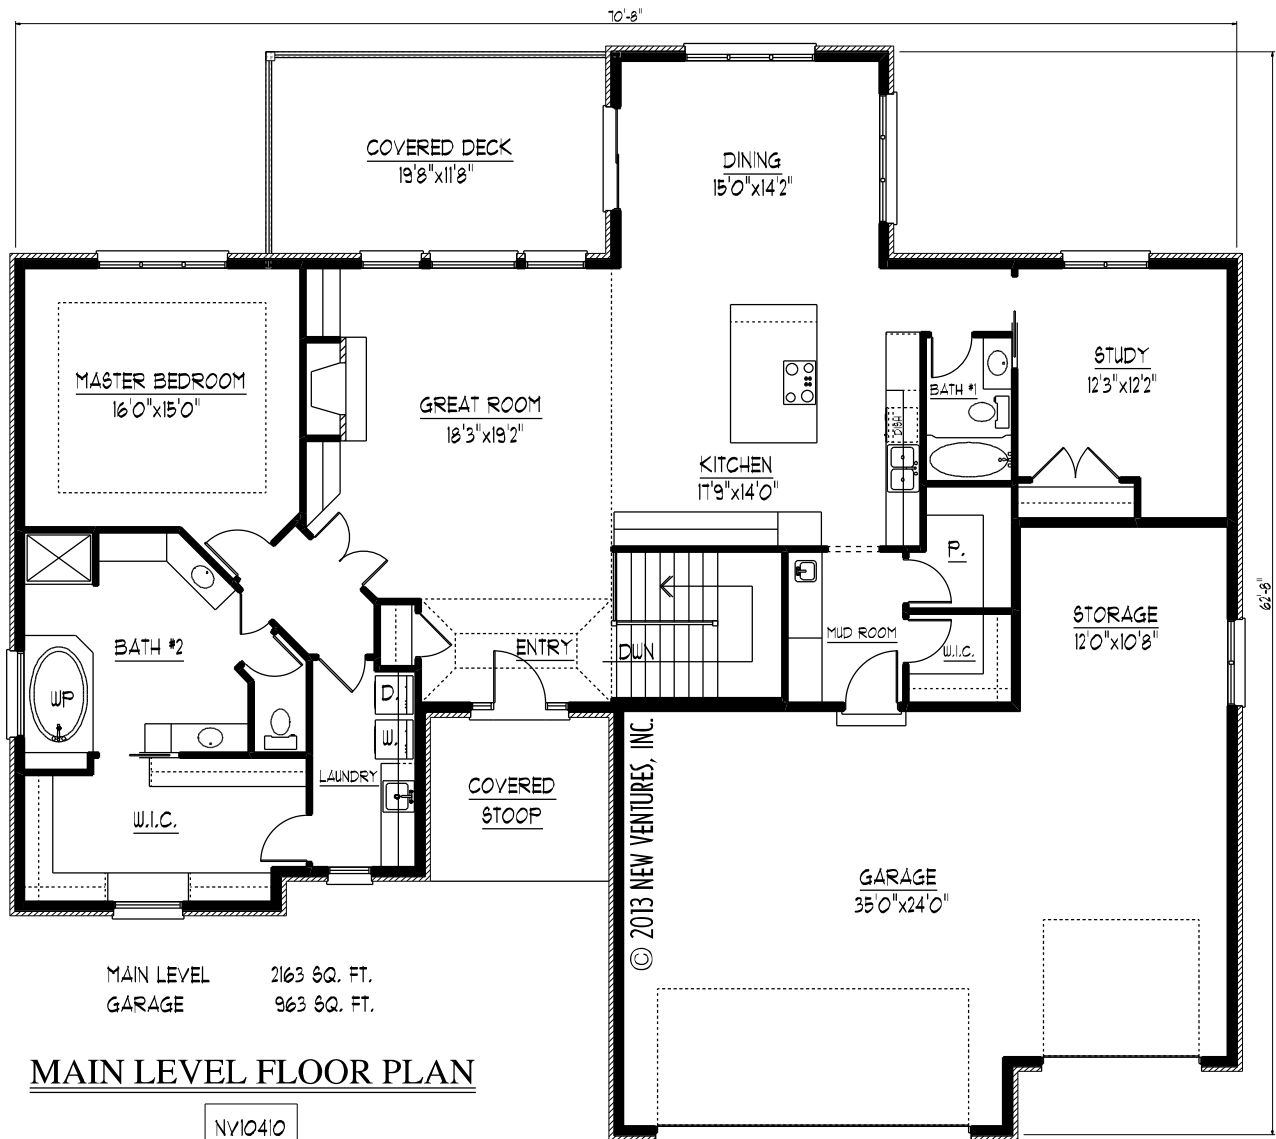

FRONT ELEVATION NV10410

MAIN LEVEL 2163 SQ. FT.
GARAGE 963 SQ. FT.

MAIN LEVEL FLOOR PLAN

NV10410