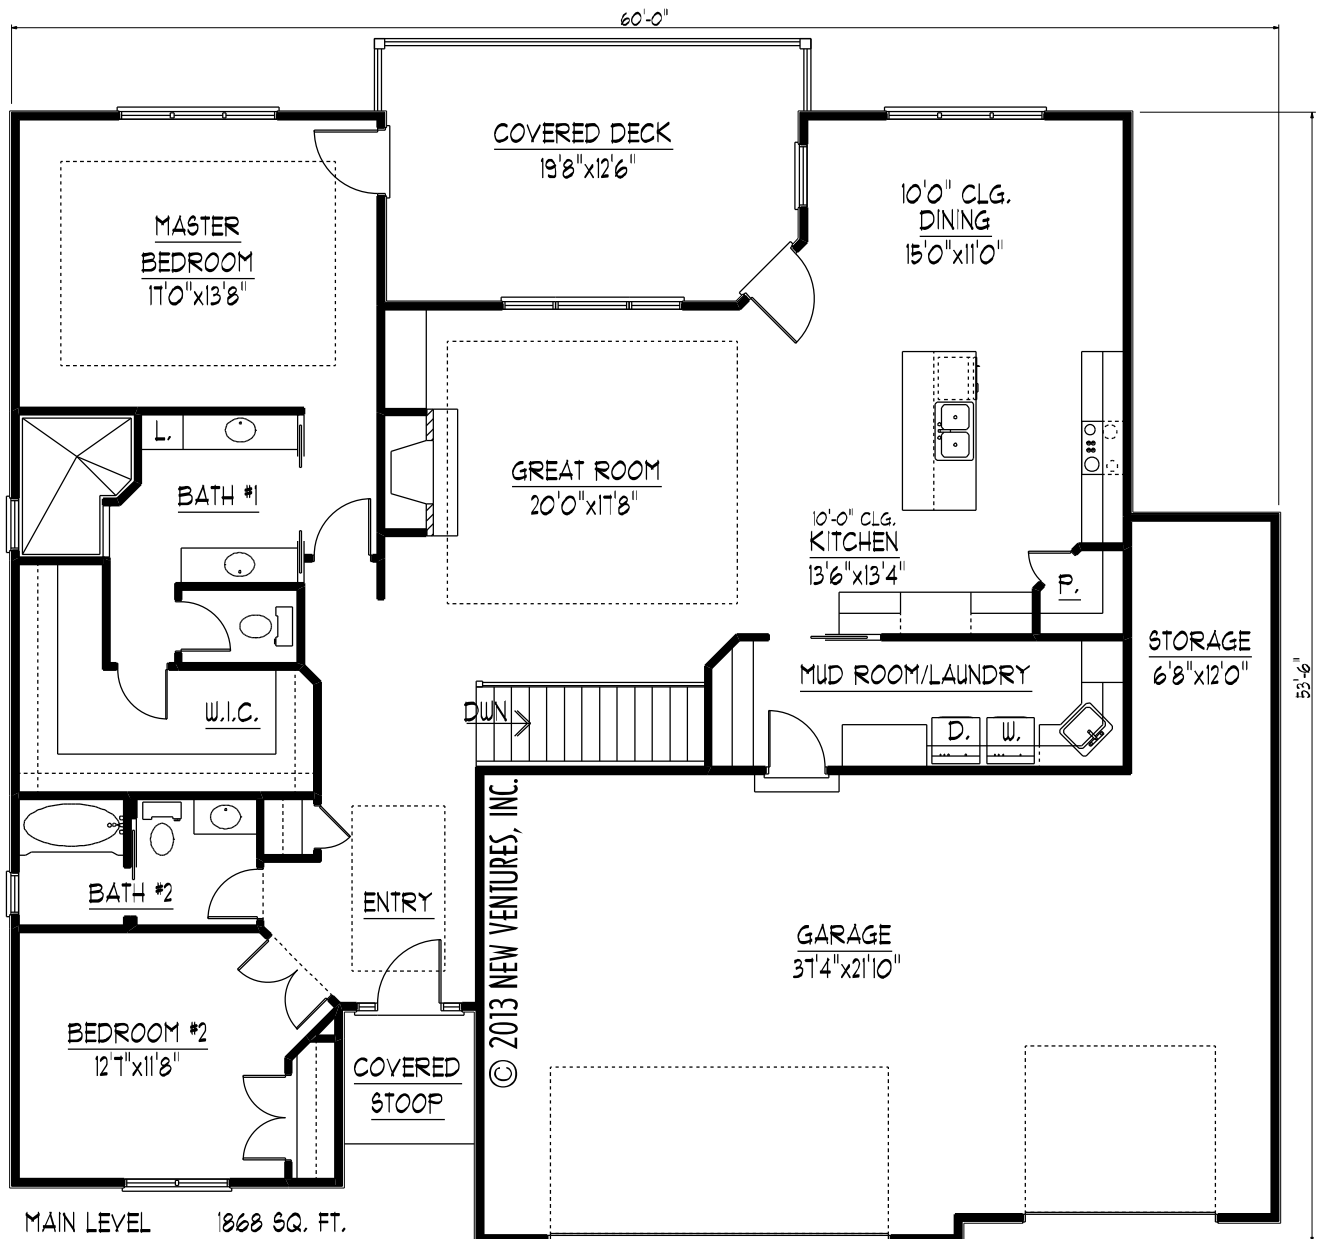

FRONT ELEVATION

NV06610

MAIN LEVEL 1868 SQ. FT.
GARAGE 910 SQ. FT.

MAIN LEVEL FLOOR PLAN

NV06610