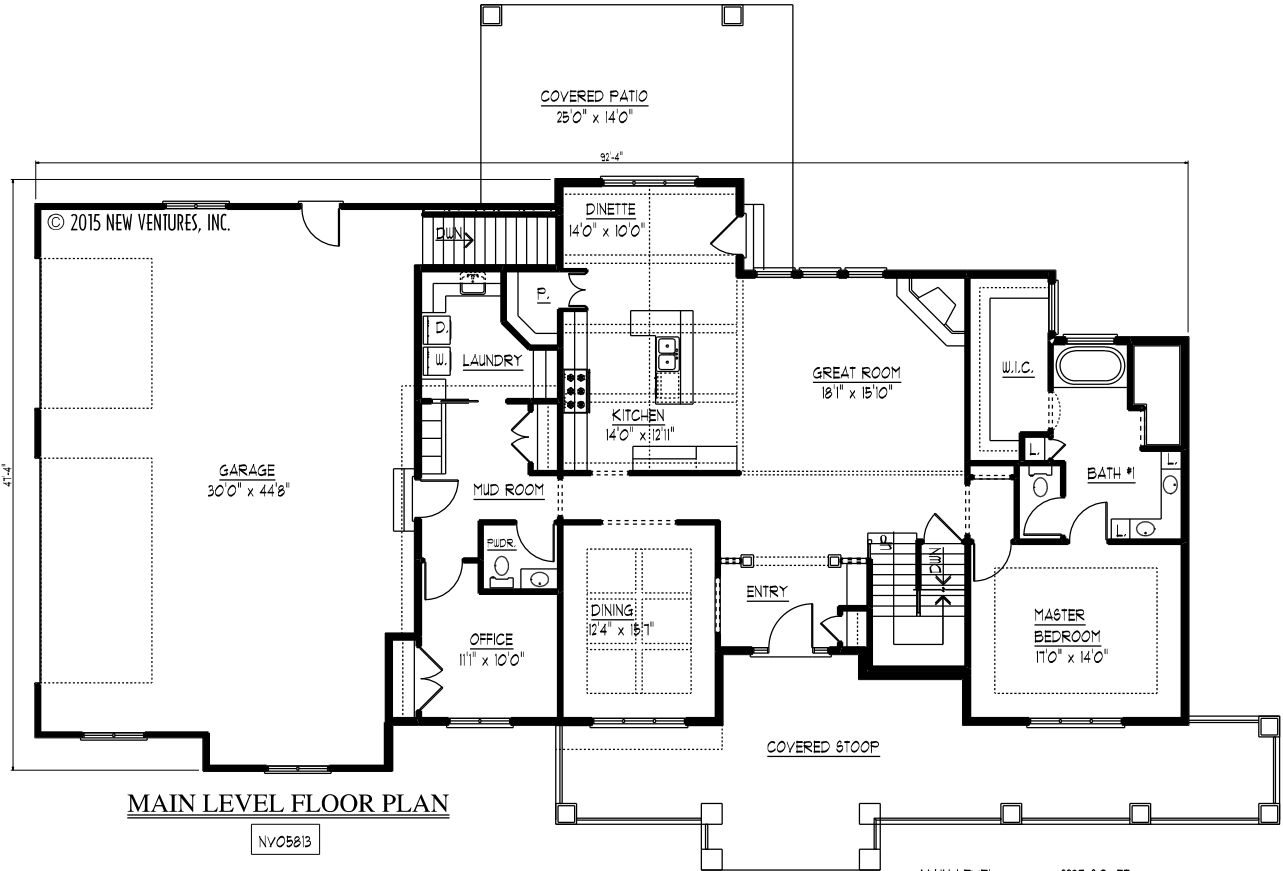

FRONT ELEVATION NVO5813

MAIN LEVEL	2231 SQ. FT.
SECOND LEVEL	919 SQ. FT.
TOTAL	3156 SQ. FT.

GARAGE	1370 SQ. FT.
--------	--------------

SECOND LEVEL	855 SQ. FT.
STORAGE	64 SQ. FT.
TOTAL	919 SQ. FT.