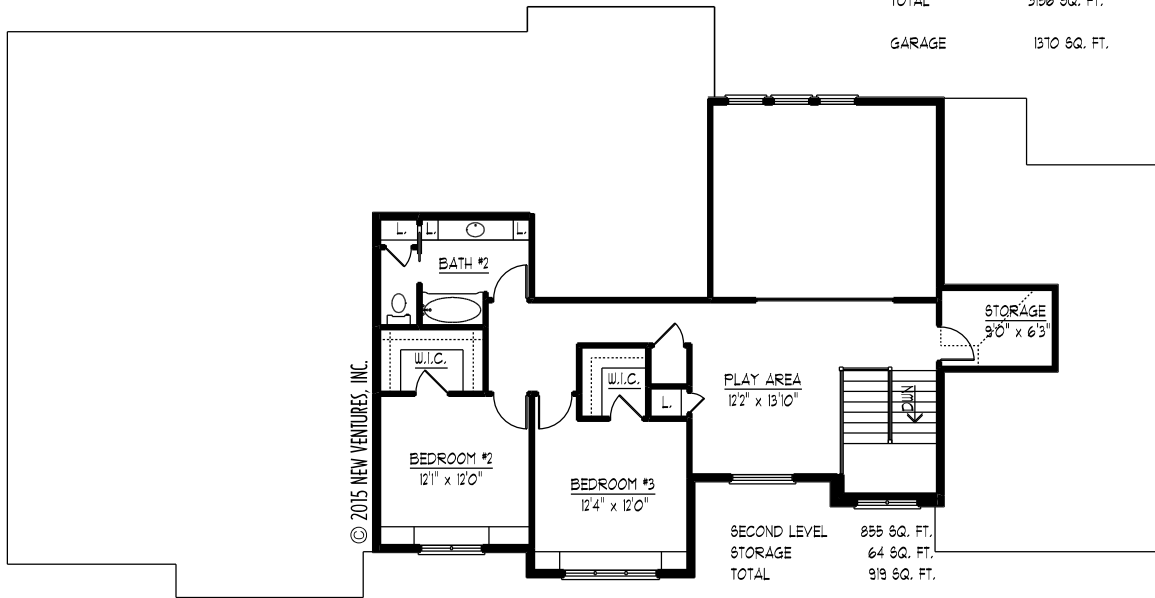

FRONT ELEVATION NVO5813

MAIN LEVEL	2231 SQ. FT.
SECOND LEVEL	919 SQ. FT.
TOTAL	3156 SQ. FT.

GARAGE	1370 SQ. FT.
--------	--------------

SECOND LEVEL	855 SQ. FT.
STORAGE	64 SQ. FT.
TOTAL	919 SQ. FT.