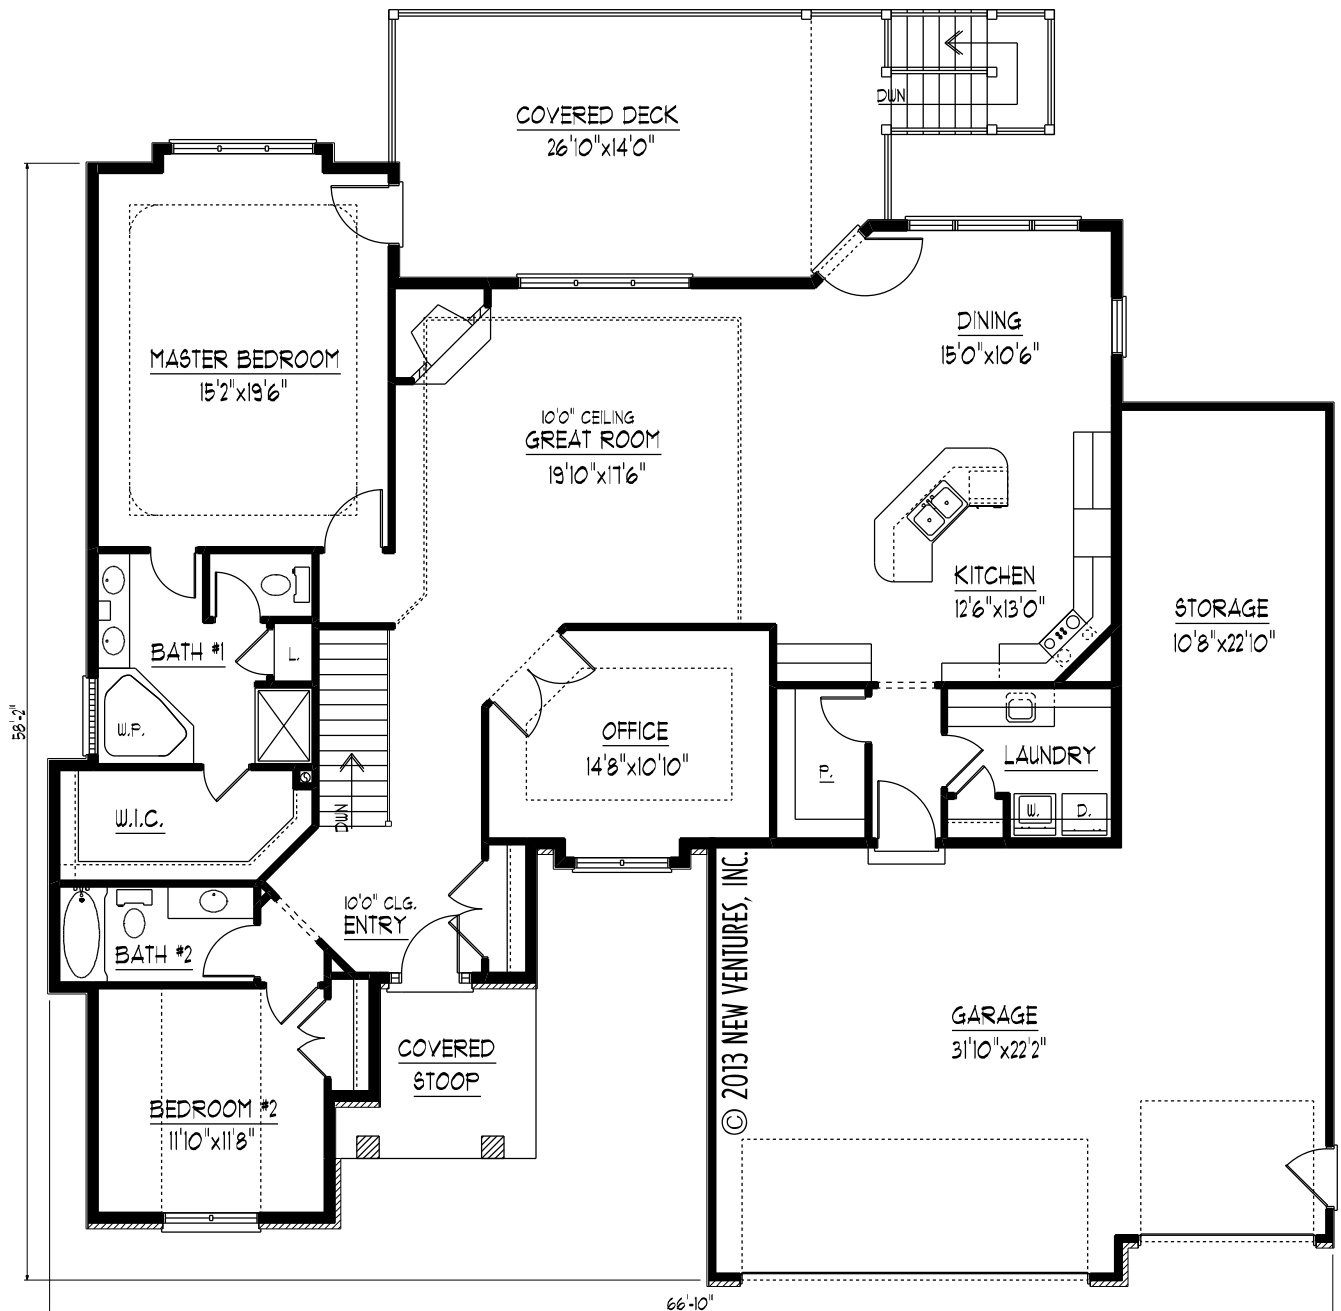

FRONT ELEVATION

NV04605

NV04605

MAIN LEVEL FLOOR PLAN

MAIN LEVEL
GARAGE

2117 SQ. FT.
964 SQ. FT.

© 2013 NEW VENTURES, INC.