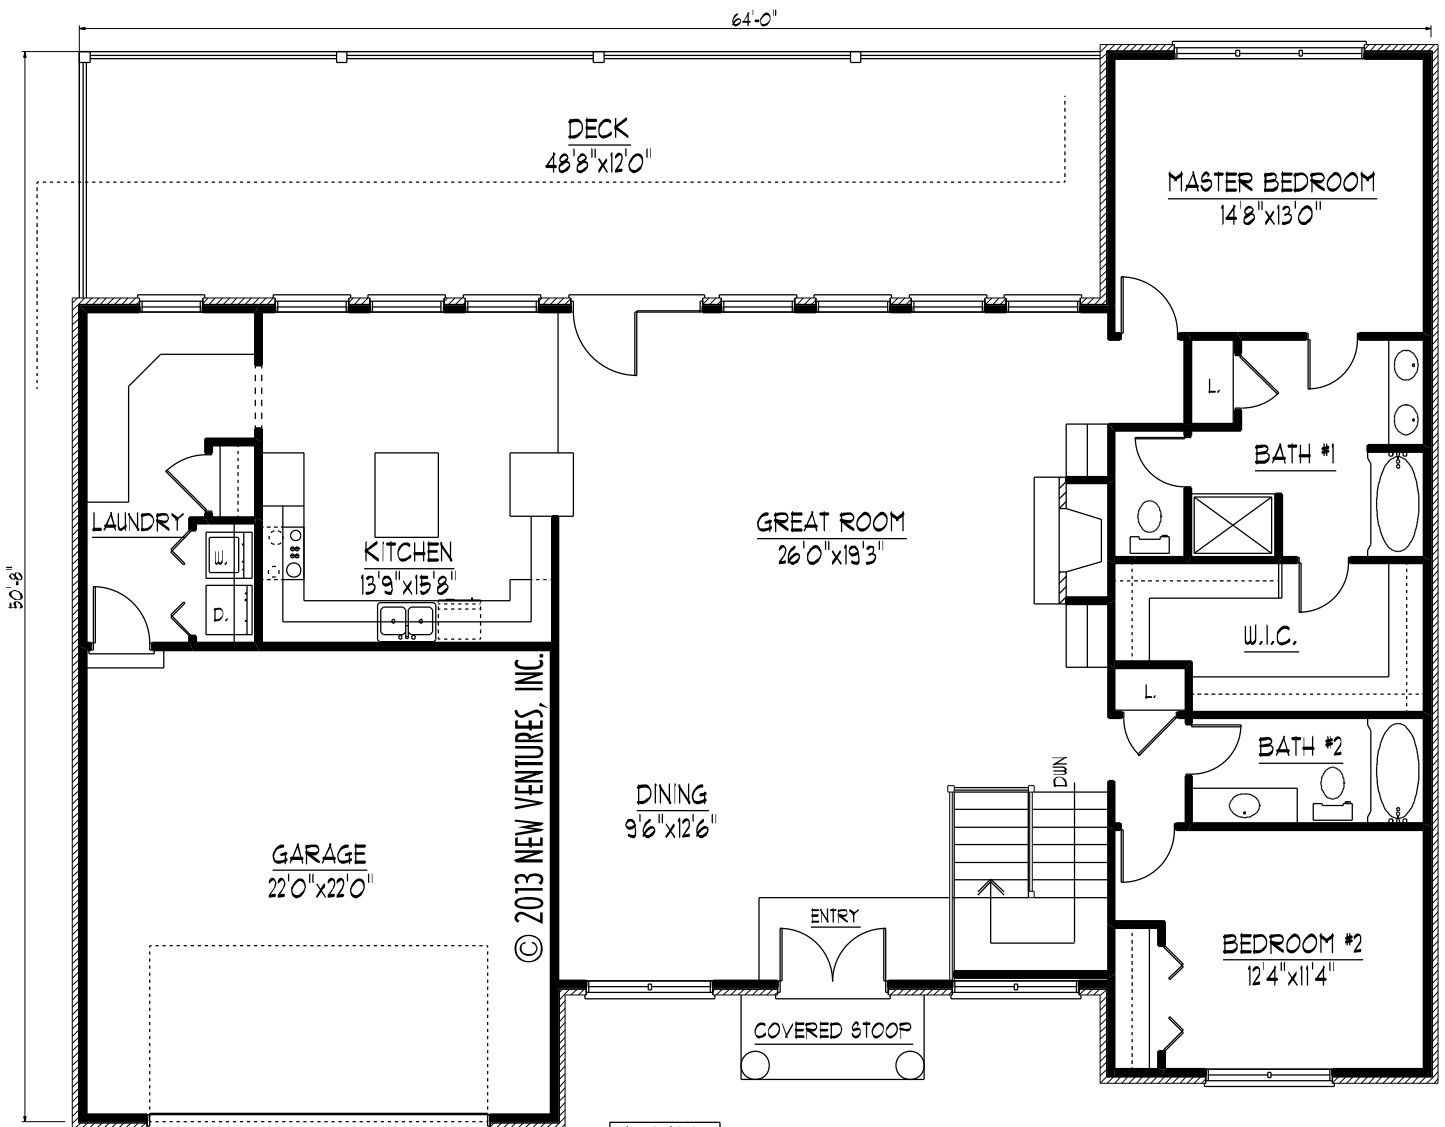

FRONT ELEVATION

NV04206

MAIN LEVEL FLOOR PLAN

NV04206

MAIN LEVEL
GARAGE

1960 SQ. FT.
501 SQ. FT.