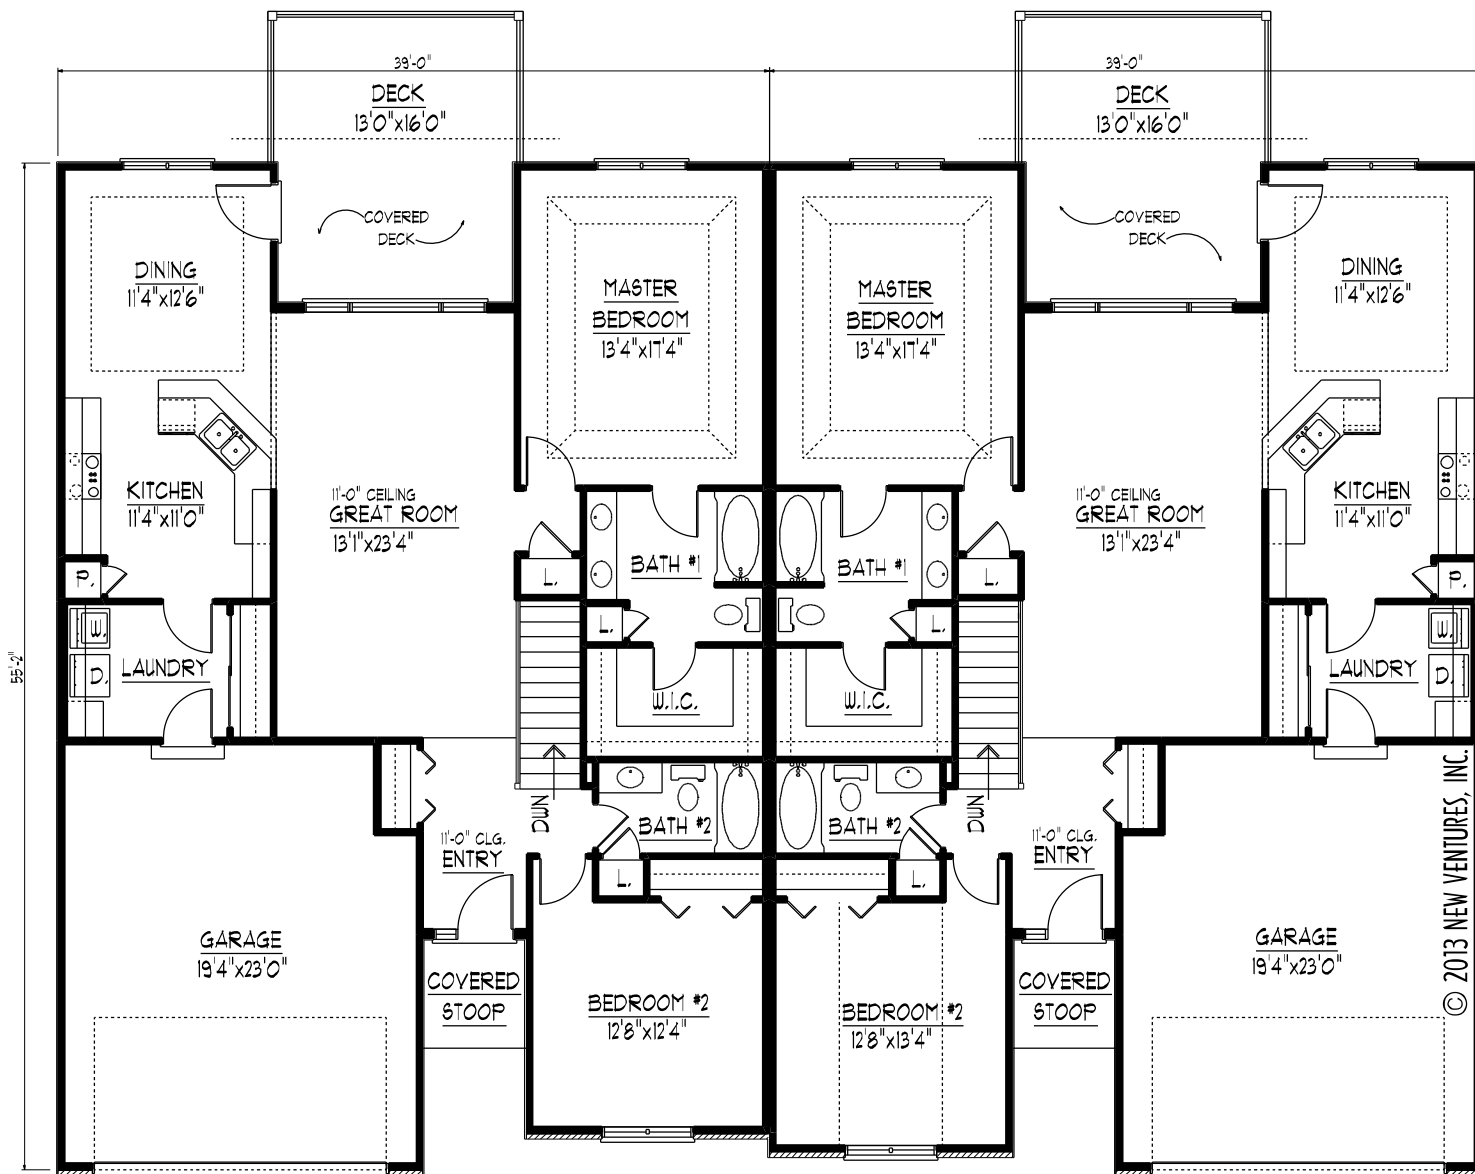

**FRONT ELEVATION**

NYO3406

MAIN LEVEL 1500 SQ. FT.  
GARAGE 473 SQ. FT.

NYO3406

**MAIN LEVEL FLOOR PLAN**

MAIN LEVEL 1513 SQ. FT.  
GARAGE 473 SQ. FT.

© 2013 NEW VENTURES, INC.