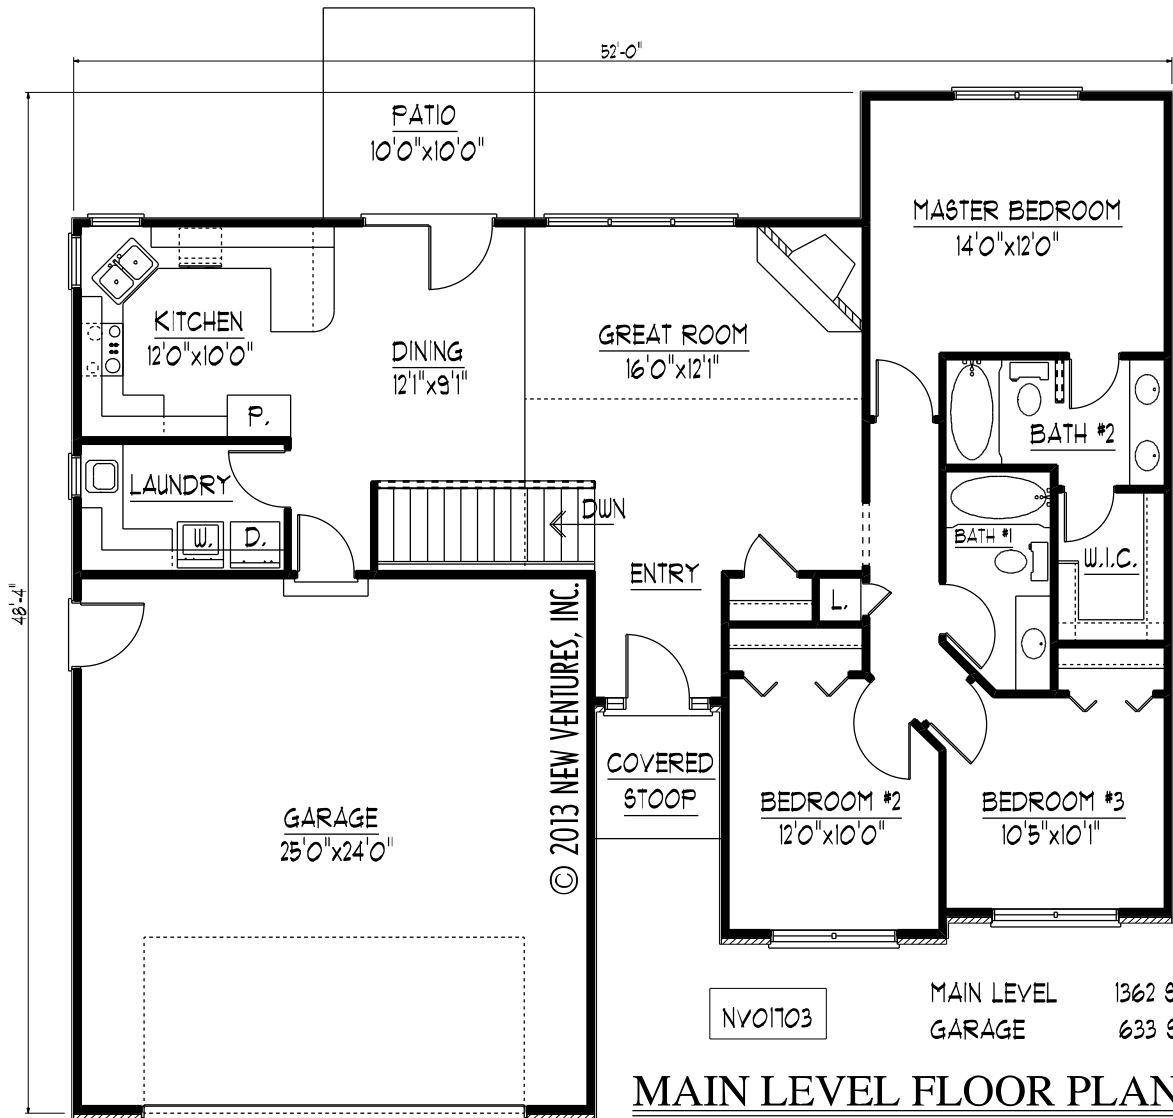

FRONT ELEVATION

NV01703

NV01703

MAIN LEVEL 1362 SQ. FT.  
GARAGE 633 SQ. FT.

MAIN LEVEL FLOOR PLAN